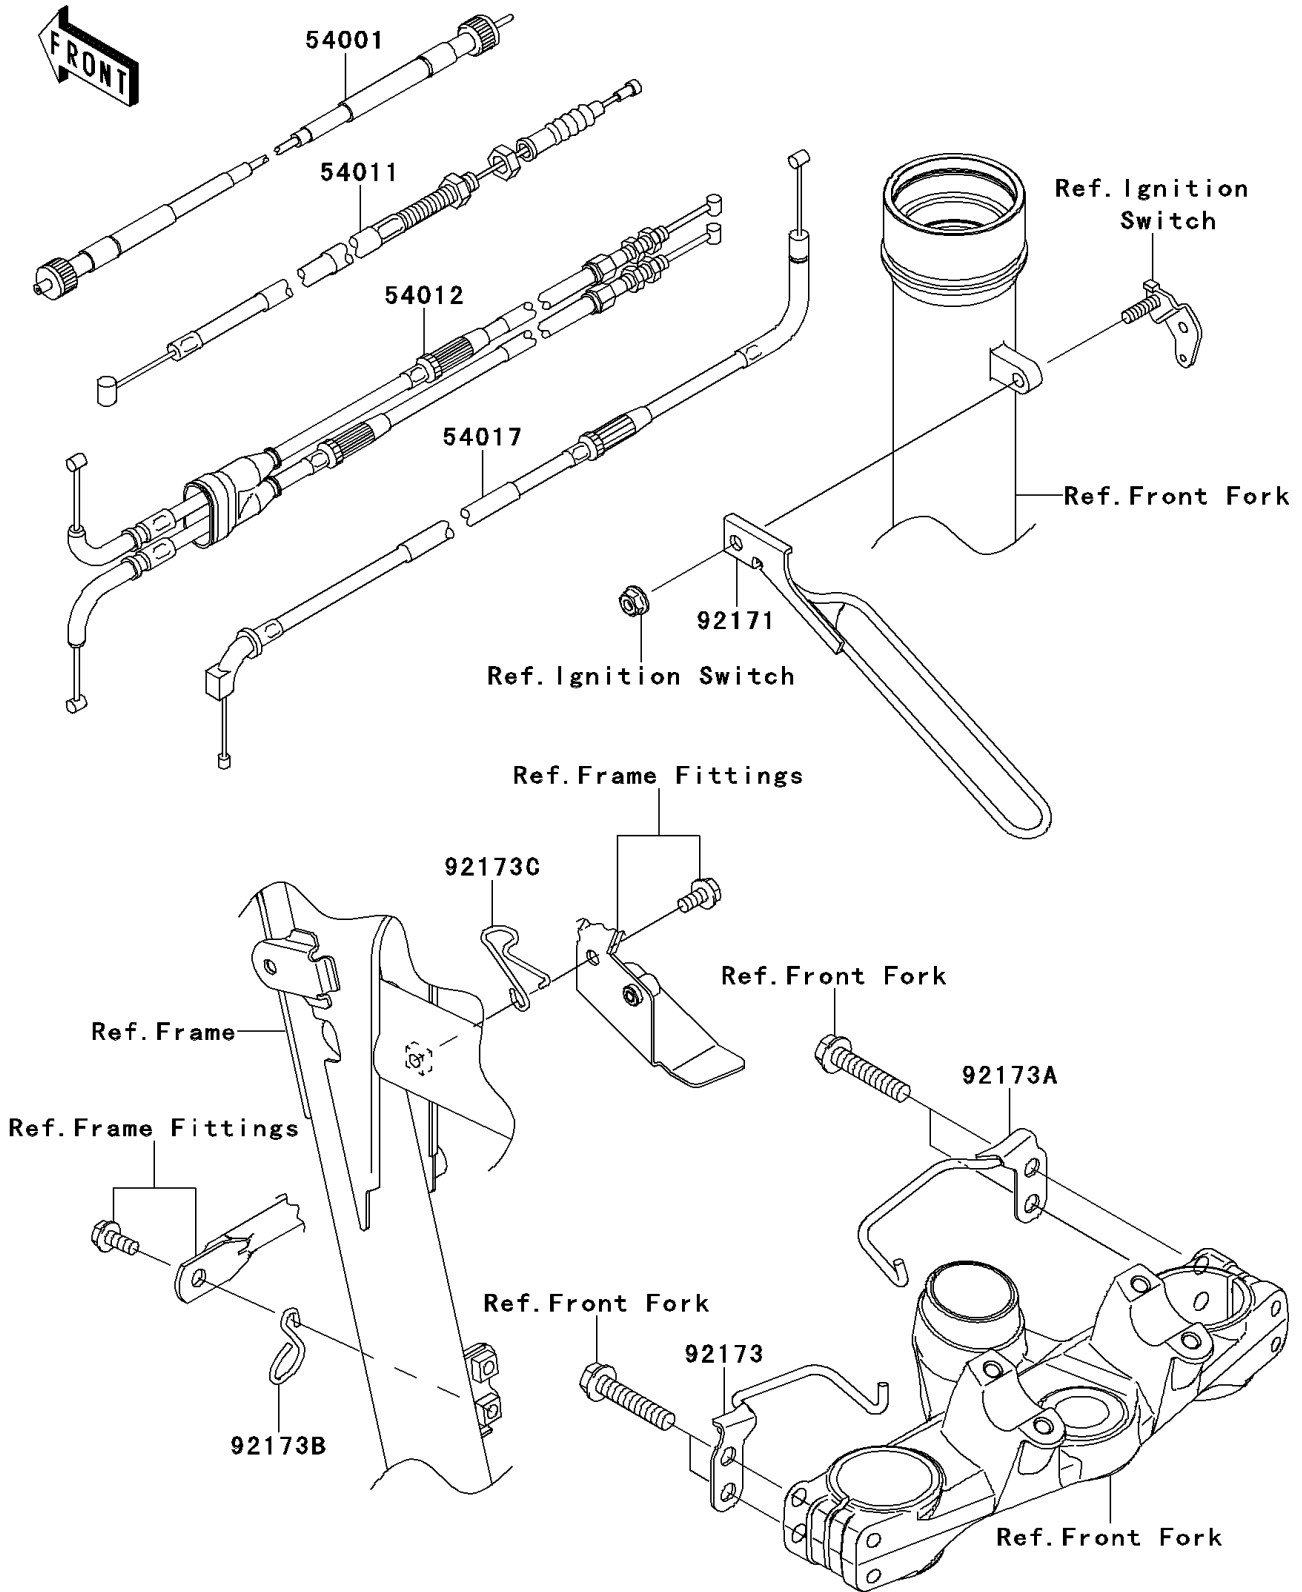

2013 KLR™ 650 PARTS DIAGRAM

Cables

F2540

2013 KLR™ 650 PARTS LIST

Cables

| ITEM NAME | PART NUMBER | QUANTITY |
|-------------------------------------|-------------|----------|
| CABLE-SPEEDMETER (Ref # 54001) | 54001-0026 | 1 |
| CABLE-CLUTCH (Ref # 54011) | 54011-0556 | 1 |
| CABLE-THROTTLE (Ref # 54012) | 54012-0184 | 1 |
| CABLE-STARTER (Ref # 54017) | 54017-0042 | 1 |
| CLAMP,CABLE (Ref # 92171) | 92171-0941 | 1 |
| CLAMP,UPP BRACKET,LH (Ref # 92173) | 92173-0206 | 1 |
| CLAMP,UPP BRACKET,RH (Ref # 92173A) | 92173-0207 | 1 |
| CLAMP,DIA=2.9MM (Ref # 92173B) | 92173-0212 | 1 |
| CLAMP,DIA=2.3MM (Ref # 92173C) | 92173-0213 | 1 |