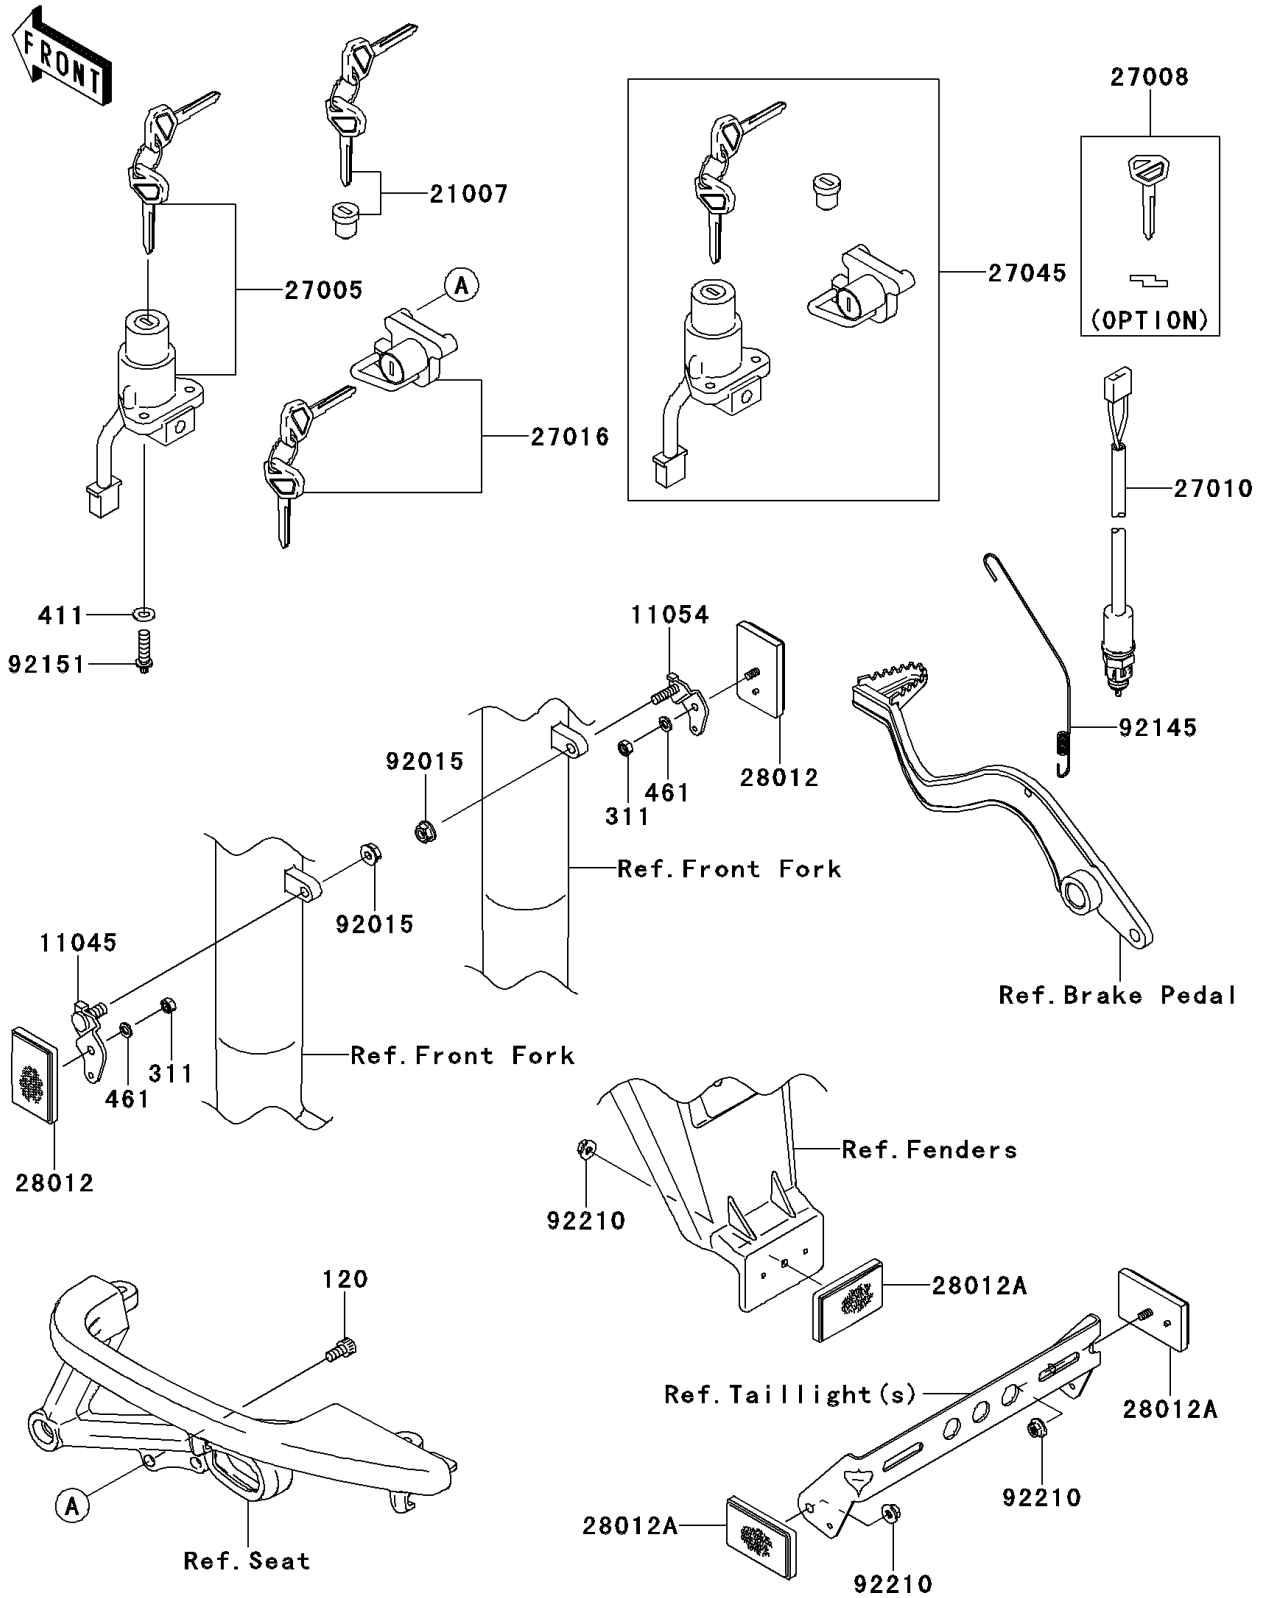

2013 KLR™ 650 PARTS DIAGRAM

Ignition Switch

F2770

2013 KLR™ 650 PARTS LIST

Ignition Switch

ITEM NAME	PART NUMBER	QUANTITY
BOLT-SOCKET,6X12 (Ref # 120)	120CB0612	2
NUT-HEX (Ref # 311)	311AB0500	2
WASHER-PLAIN,6.5X13X1 (Ref # 411)	411AA0600	2
WASHER-SPRING,5MM,BLACK (Ref # 461)	461DB0500	2
BRACKET,REFLECTOR,FR (Ref # 11045)	11045-1354	1
BRACKET,REFLECTOR,FR (Ref # 11054)	11054-1889	1
ROTOR,LOCK,TANK CAP (Ref # 21007)	21007-5052	1
SWITCH-ASSY-IGNITION (Ref # 27005)	27005-0030	1
KEY-LOCK,BLANK (Ref # 27008)	27008-1220	1
SWITCH,REAR BRAKE (Ref # 27010)	27010-0119	1
LOCK-ASSY,HELMET (Ref # 27016)	27016-5349	1
SWITCH-ASSY (Ref # 27045)	27045-5340	1
REFLECTOR-REFLEX (Ref # 28012)	28012-1003	2
REFLECTOR-REFLEX (Ref # 28012A)	28012-1088	3
NUT,FLANGED,6MM,BLACK (Ref # 92015)	92015-1233	2
SPRING (Ref # 92145)	92145-0778	1
BOLT,TORX,6X22 (Ref # 92151)	92151-1946	2
NUT,FLANGED,5MM (Ref # 92210)	92210-0007	3