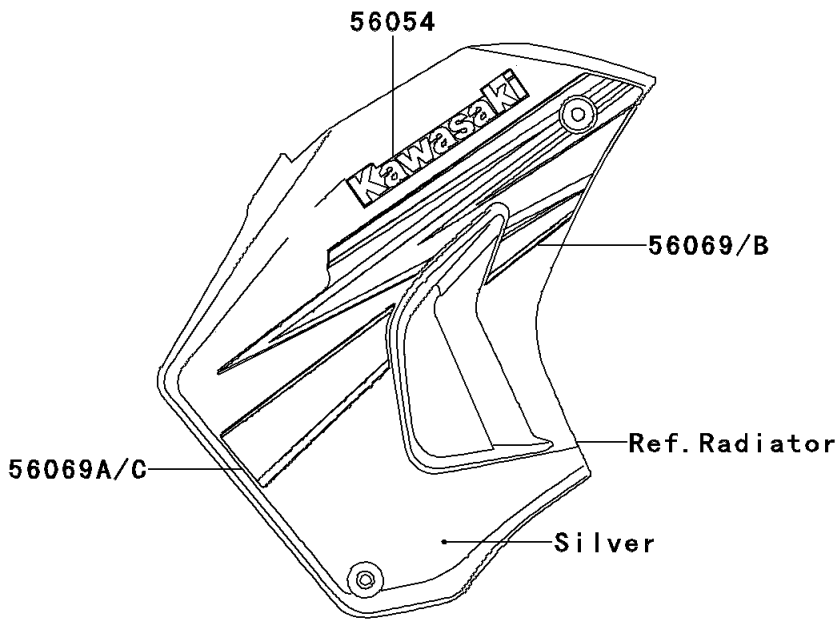

2011 KLR™ 650 PARTS DIAGRAM

Decals(C.P.Blue)(EBF)(CA,US)

F2861A

2011 KLR™ 650 PARTS LIST

Decals(C.P.Blue)(EBF)(CA,US)

ITEM NAME	PART NUMBER	QUANTITY
MARK,SHROUD,KAWASAKI (Ref # 56054)	56054-0667	2
PATTERN,SHROUD,UPP,LH (Ref # 56069)	56069-0849	1
PATTERN,SHROUD,LWR,LH (Ref # 56069A)	56069-0850	1
PATTERN,SHROUD,UPP,RH (Ref # 56069B)	56069-0851	1
PATTERN,SHROUD,LWR,RH (Ref # 56069C)	56069-0852	1
PATTERN,SIDE COVER,LH (Ref # 56069D)	56069-0853	1
PATTERN,SIDE COVER,RH (Ref # 56069E)	56069-0854	1