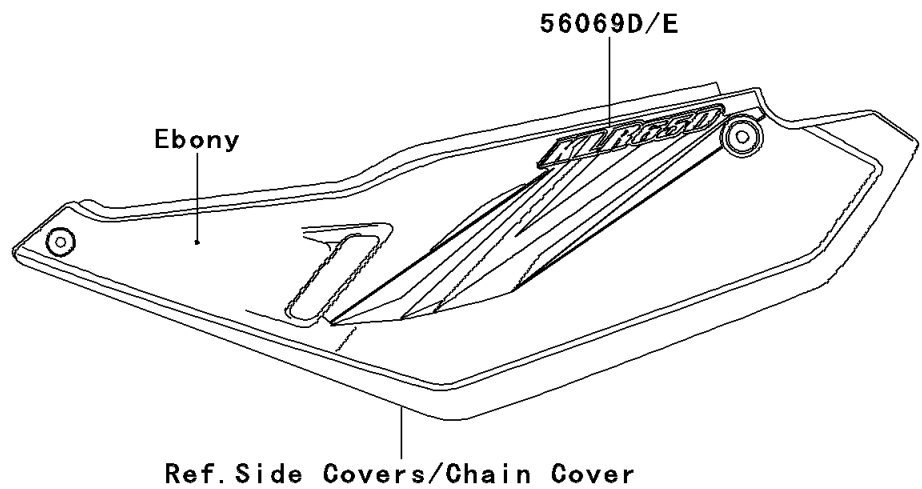

2011 KLR™ 650 PARTS DIAGRAM

Decals(C.P.Blue)(EBF)(CA,US)

F2861A

2011 KLR™ 650 PARTS LIST

Decals(C.P.Blue)(EBF)(CA,US)

ITEM NAME	PART NUMBER	QUANTITY
MARK,SHROUD,KAWASAKI (Ref # 56054)	56054-0667	2
PATTERN,SHROUD,UPP,LH (Ref # 56069)	56069-0849	1
PATTERN,SHROUD,LWR,LH (Ref # 56069A)	56069-0850	1
PATTERN,SHROUD,UPP,RH (Ref # 56069B)	56069-0851	1
PATTERN,SHROUD,LWR,RH (Ref # 56069C)	56069-0852	1
PATTERN,SIDE COVER,LH (Ref # 56069D)	56069-0853	1
PATTERN,SIDE COVER,RH (Ref # 56069E)	56069-0854	1