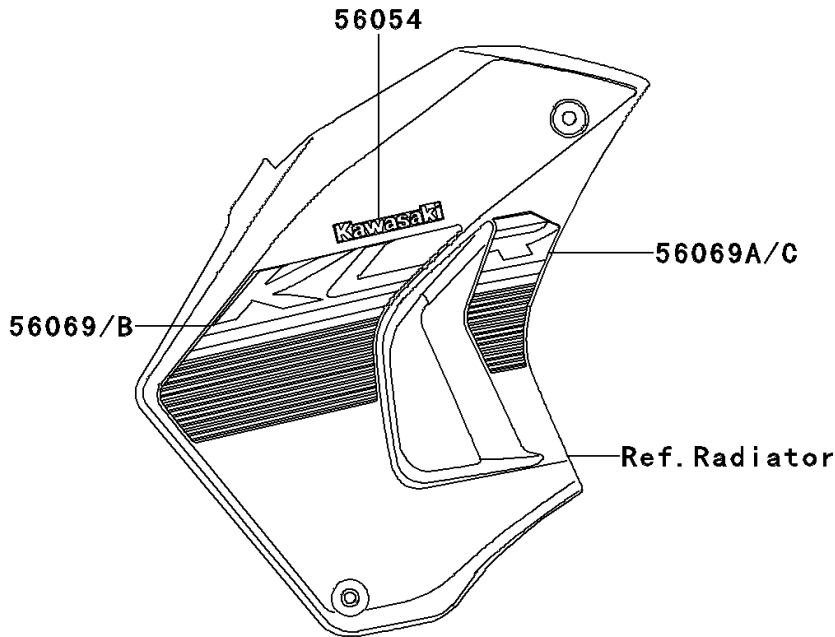

2014 KLR650 New Edition PARTS DIAGRAM

Decals(Graystone)(EES)

F2861L

2014 KLR650 New Edition PARTS LIST

Decals(Graystone)(EES)

ITEM NAME	PART NUMBER	QUANTITY
MARK,SHROUD,KAWASAKI (Ref # 56054)	56054-1394	2
PATTERN,SHROUD,FR,LH (Ref # 56069)	56069-4464	1
PATTERN,SHROUD,RR,LH (Ref # 56069A)	56069-4465	1
PATTERN,SHROUD,FR,RH (Ref # 56069B)	56069-4466	1
PATTERN,SHROUD,RR,RH (Ref # 56069C)	56069-4467	1
PATTERN,SIDE COVER,LH (Ref # 56069D)	56069-4468	1
PATTERN,SIDE COVER,RH (Ref # 56069E)	56069-4469	1