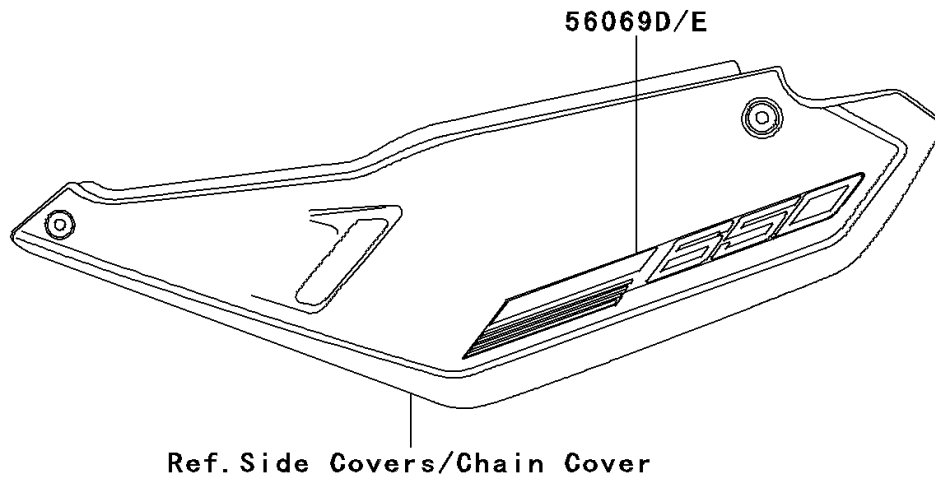

2014 KLR650 New Edition PARTS DIAGRAM

Decals(Graystone)(EES)

F2861L

2014 KLR650 New Edition PARTS LIST

Decals(Graystone)(EES)

ITEM NAME	PART NUMBER	QUANTITY
MARK,SHROUD,KAWASAKI (Ref # 56054)	56054-1394	2
PATTERN,SHROUD,FR,LH (Ref # 56069)	56069-4464	1
PATTERN,SHROUD,RR,LH (Ref # 56069A)	56069-4465	1
PATTERN,SHROUD,FR,RH (Ref # 56069B)	56069-4466	1
PATTERN,SHROUD,RR,RH (Ref # 56069C)	56069-4467	1
PATTERN,SIDE COVER,LH (Ref # 56069D)	56069-4468	1
PATTERN,SIDE COVER,RH (Ref # 56069E)	56069-4469	1