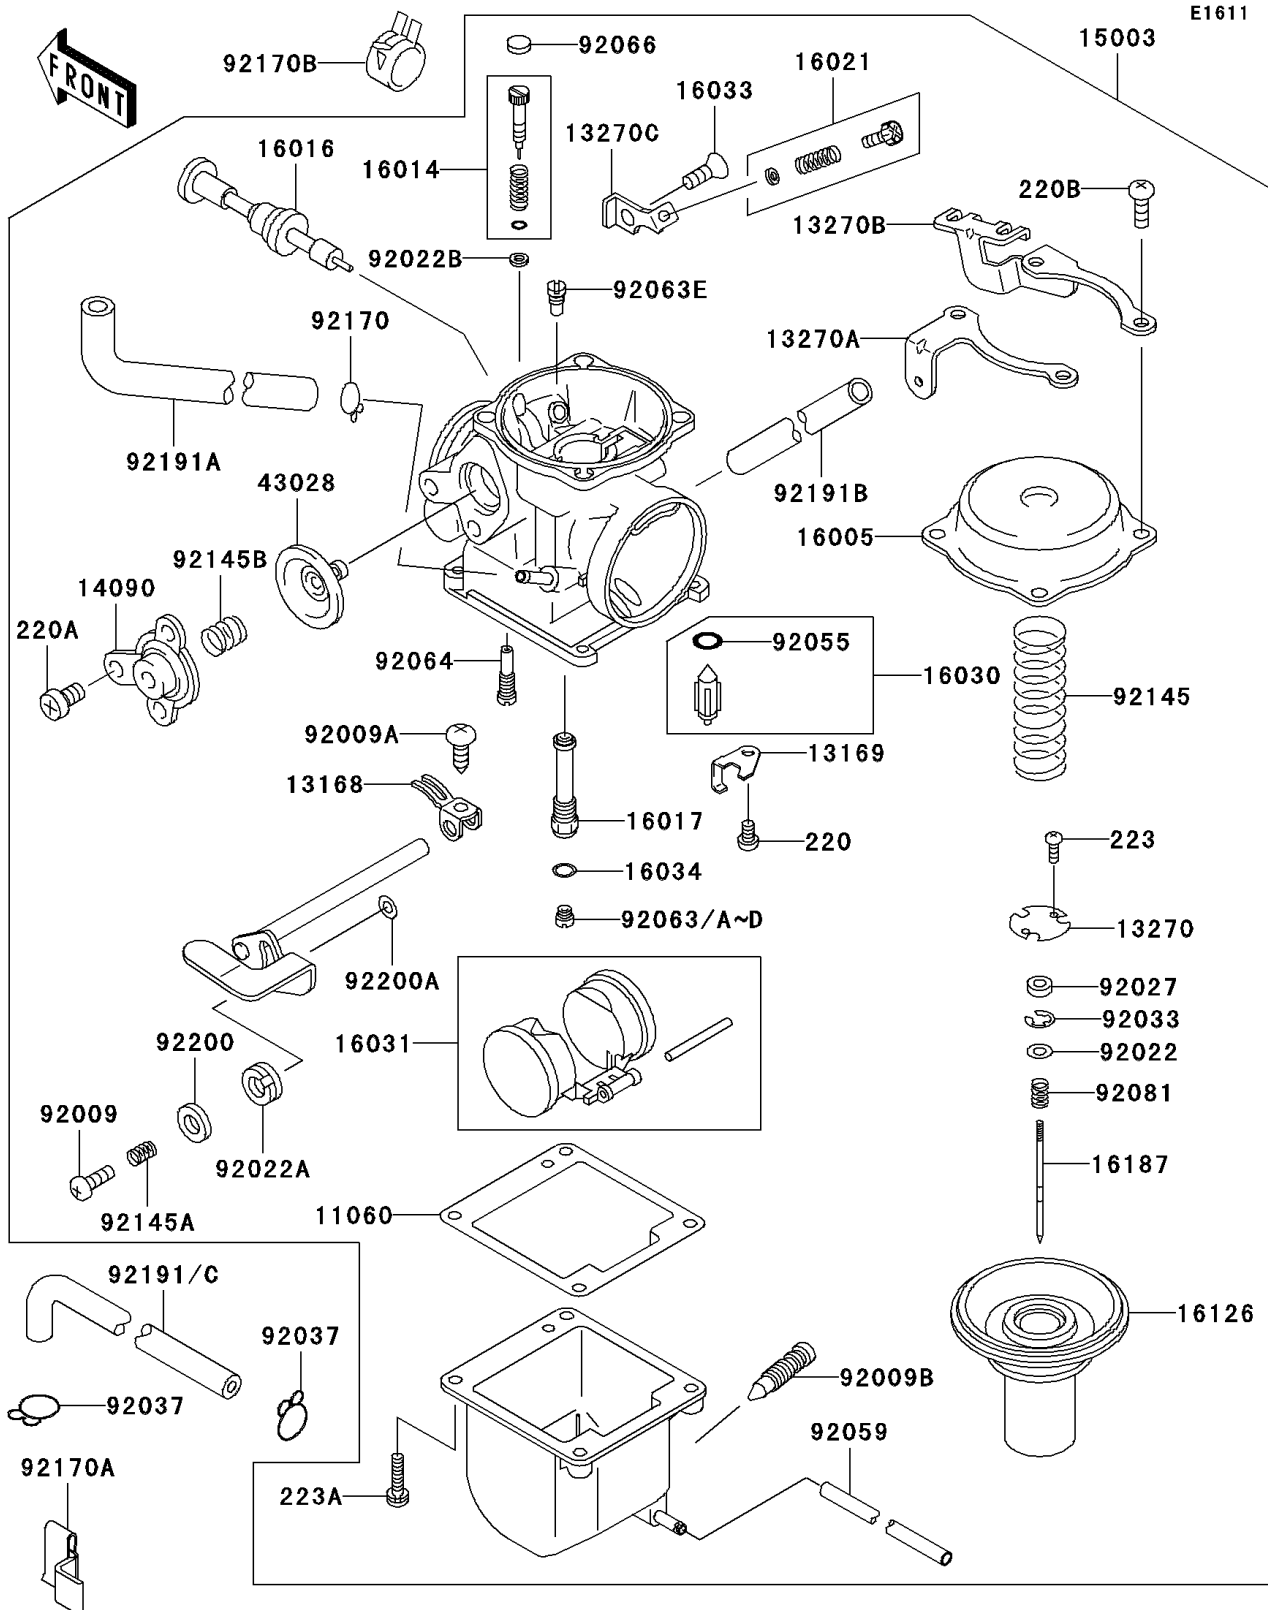

2006 Eliminator 125 PARTS DIAGRAM

Carburetor(A6F/A7F)

2006 Eliminator 125 PARTS LIST

Carburetor(A6F/A7F)

ITEM NAME	PART NUMBER	QUANTITY
GASKET,FLOAT CHAMBER (Ref # 11060)	11060-1849	1
LEVER,STARTER (Ref # 13168)	13168-1642	1
PLATE,FLOAT VALVE (Ref # 13169)	13169-1482	1
PLATE,VACUUM VALVE (Ref # 13270)	13270-1981	1
PLATE,LH (Ref # 13270A)	13270-1982	1
PLATE,RH (Ref # 13270B)	13270-1983	1
PLATE,THROTTLE STOP SCREW (Ref # 13270C)	13270-1984	1
COVER,AIR CUT VALVE (Ref # 14090)	14090-1931	1
CARBURETOR-ASSY,BS28 (Ref # 15003)	15003-0106	1
TOP-CHAMBER (Ref # 16005)	16005-0004	1
SCREW-PILOT AIR (Ref # 16014)	16014-1117	1
PLUNGER (Ref # 16016)	16016-1106	1
JET-NEEDLE,O-8M (Ref # 16017)	16017-1432	1
SCREW-THROTTLE STOP (Ref # 16021)	16021-1217	1
VALVE-FLOAT (Ref # 16030)	16030-1086	1
FLOAT (Ref # 16031)	16031-1094	1
SCREW,5X8 (Ref # 16033)	16033-024	1
WASHER,MAIN JET (Ref # 16034)	16034-001	1
VALVE,VACUUM (Ref # 16126)	16126-1352	1
NEEDLE-JET,4C17 (Ref # 16187)	16187-1188	1
DIAPHRAGM,COASTING RICHER (Ref # 43028)	43028-1026	1
SCREW,STARTER LEVER (Ref # 92009)	92009-1823	1
SCREW,STARTER (Ref # 92009A)	92009-1824	1
SCREW,DRAIN (Ref # 92009B)	92009-1826	1
WASHER,JET NEEDLE (Ref # 92022)	92022-1123	1
WASHER,PLAIN,DURACON (Ref # 92022A)	92022-1147	1
WASHER,ADJUST SCREW (Ref # 92022B)	92022-1187	1
COLLAR,THROTTLE VALVE (Ref # 92027)	92027-1103	1
RING-SNAP (Ref # 92033)	92033-1290	1