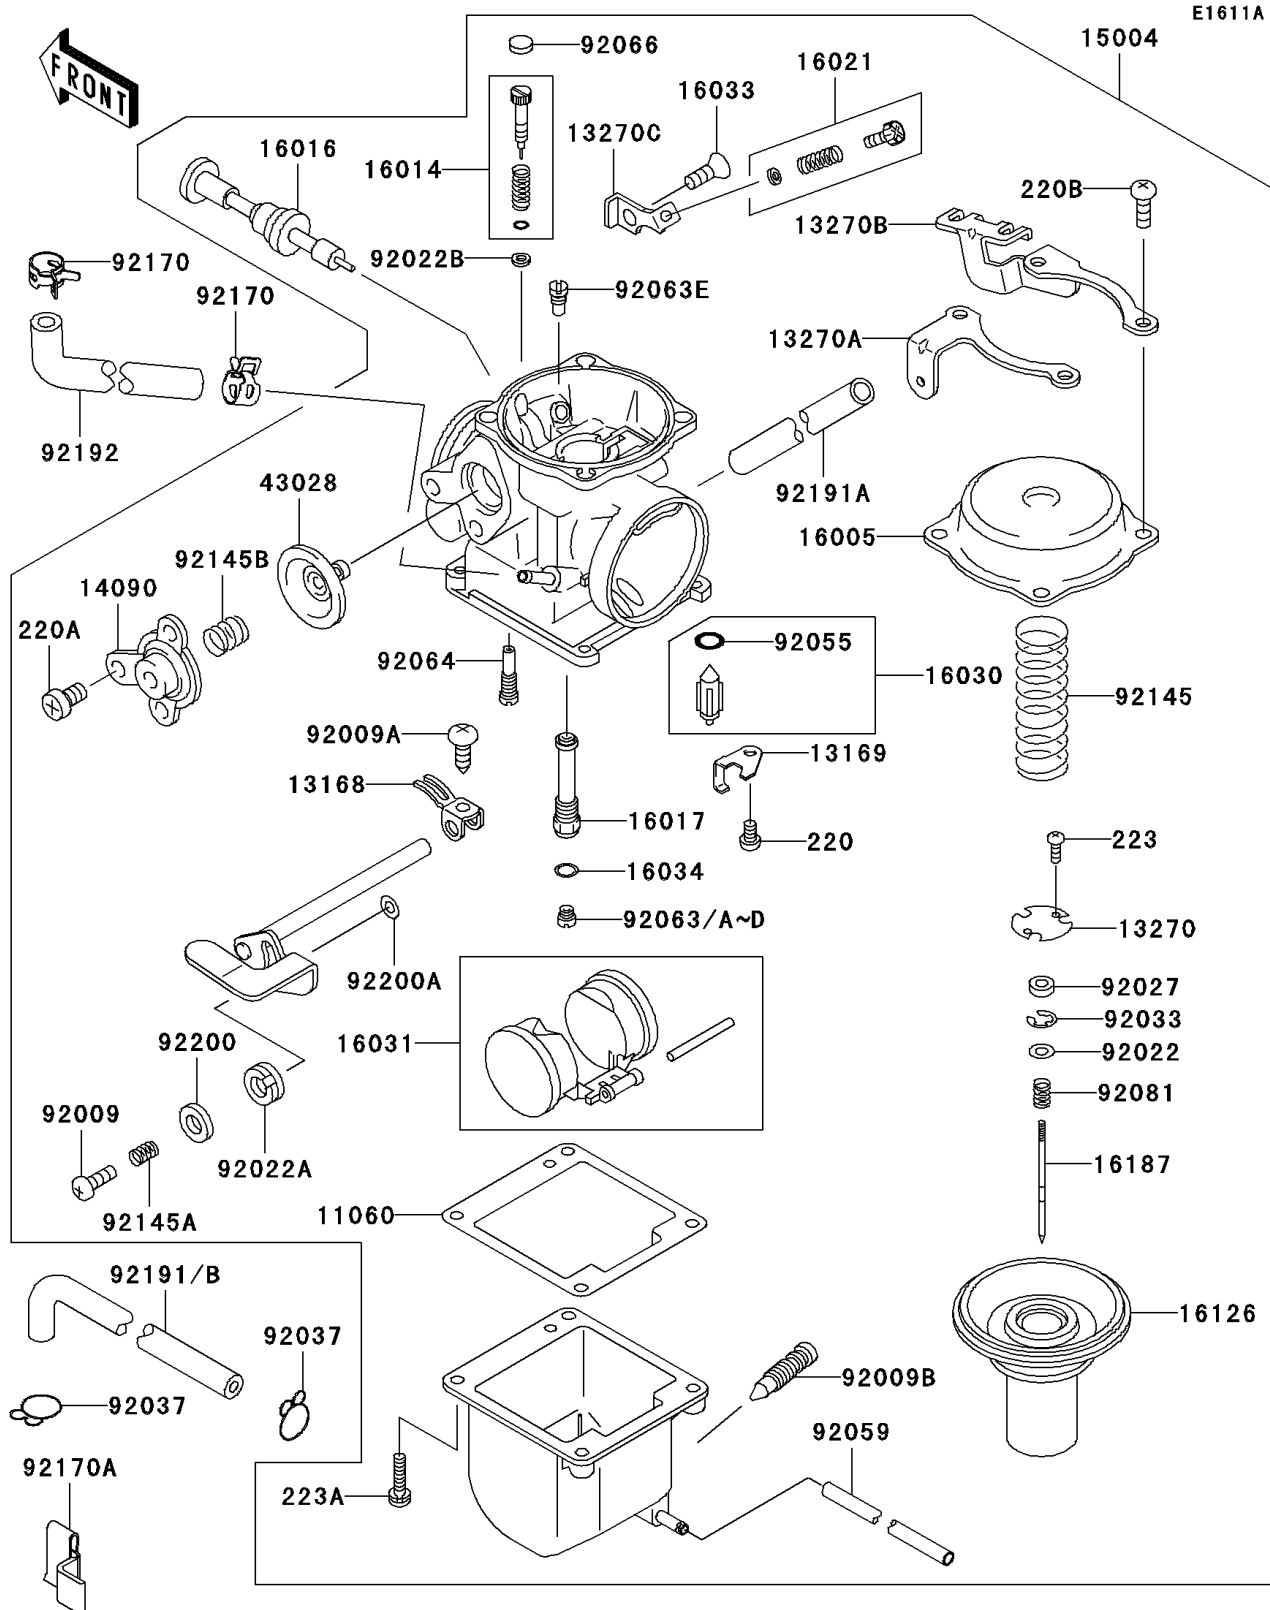

2009 Eliminator® 125 PARTS DIAGRAM

Carburetor(A9F)