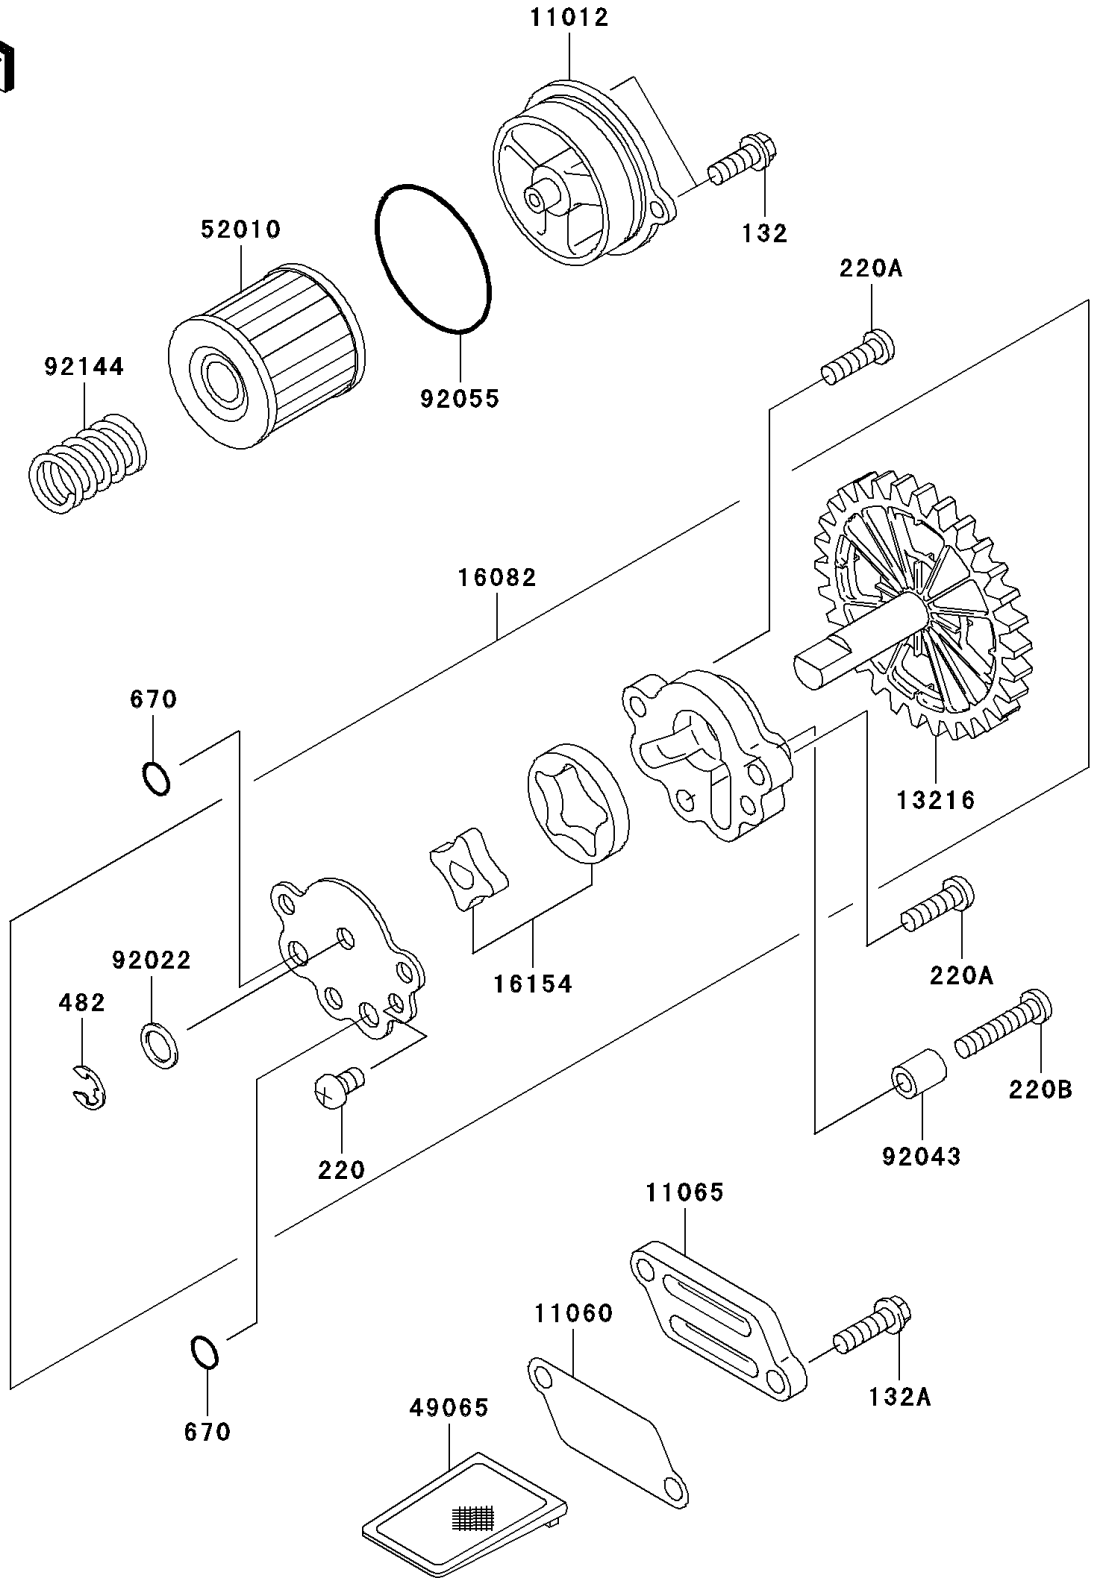

# 2006 Eliminator 125 PARTS DIAGRAM

Oil Pump/Oil Filter

E1710

# 2006 Eliminator 125 PARTS LIST

Oil Pump/Oil Filter

ITEM NAME	PART NUMBER	QUANTITY
-----------	-------------	----------