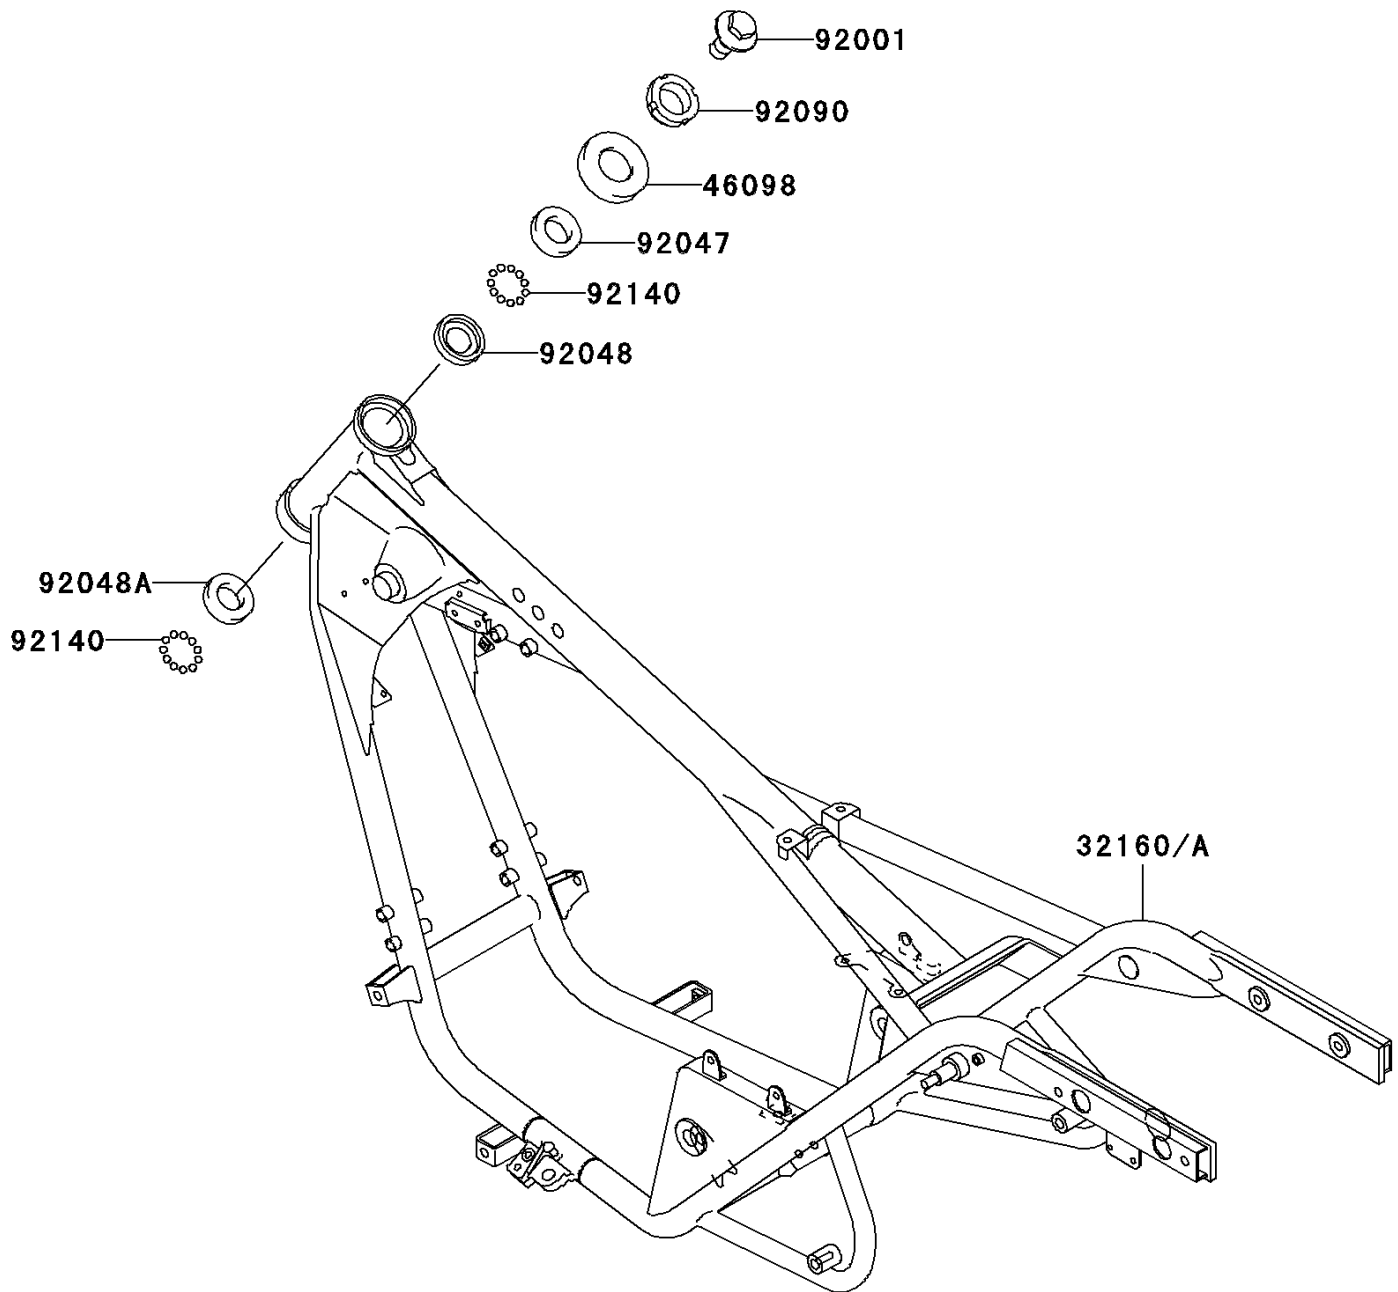

2006 Eliminator 125 PARTS DIAGRAM

Frame

F2120

2006 Eliminator 125 PARTS LIST

Frame

ITEM NAME	PART NUMBER	QUANTITY
CAP,STEERING STEM (Ref # 46098)	46098-016	1
BOLT,FLANGED,16X22 (Ref # 92001)	92001-1488	1
RACE,STEERING STEM BEARING (Ref # 92047)	92047-011	1
RACE,STEERING STEM BEARING (Ref # 92048)	92048-006	1
RACE,STEERING STEM BEARING (Ref # 92048A)	92048-008	1
NUT,30MM (Ref # 92090)	92090-007	1
BALL,6.35MM (Ref # 92140)	92140-0008	39
FRAME-COMP (Ref # 32160)	32160-1644	1
FRAME-COMP (Ref # 32160A)	32160-1765	1