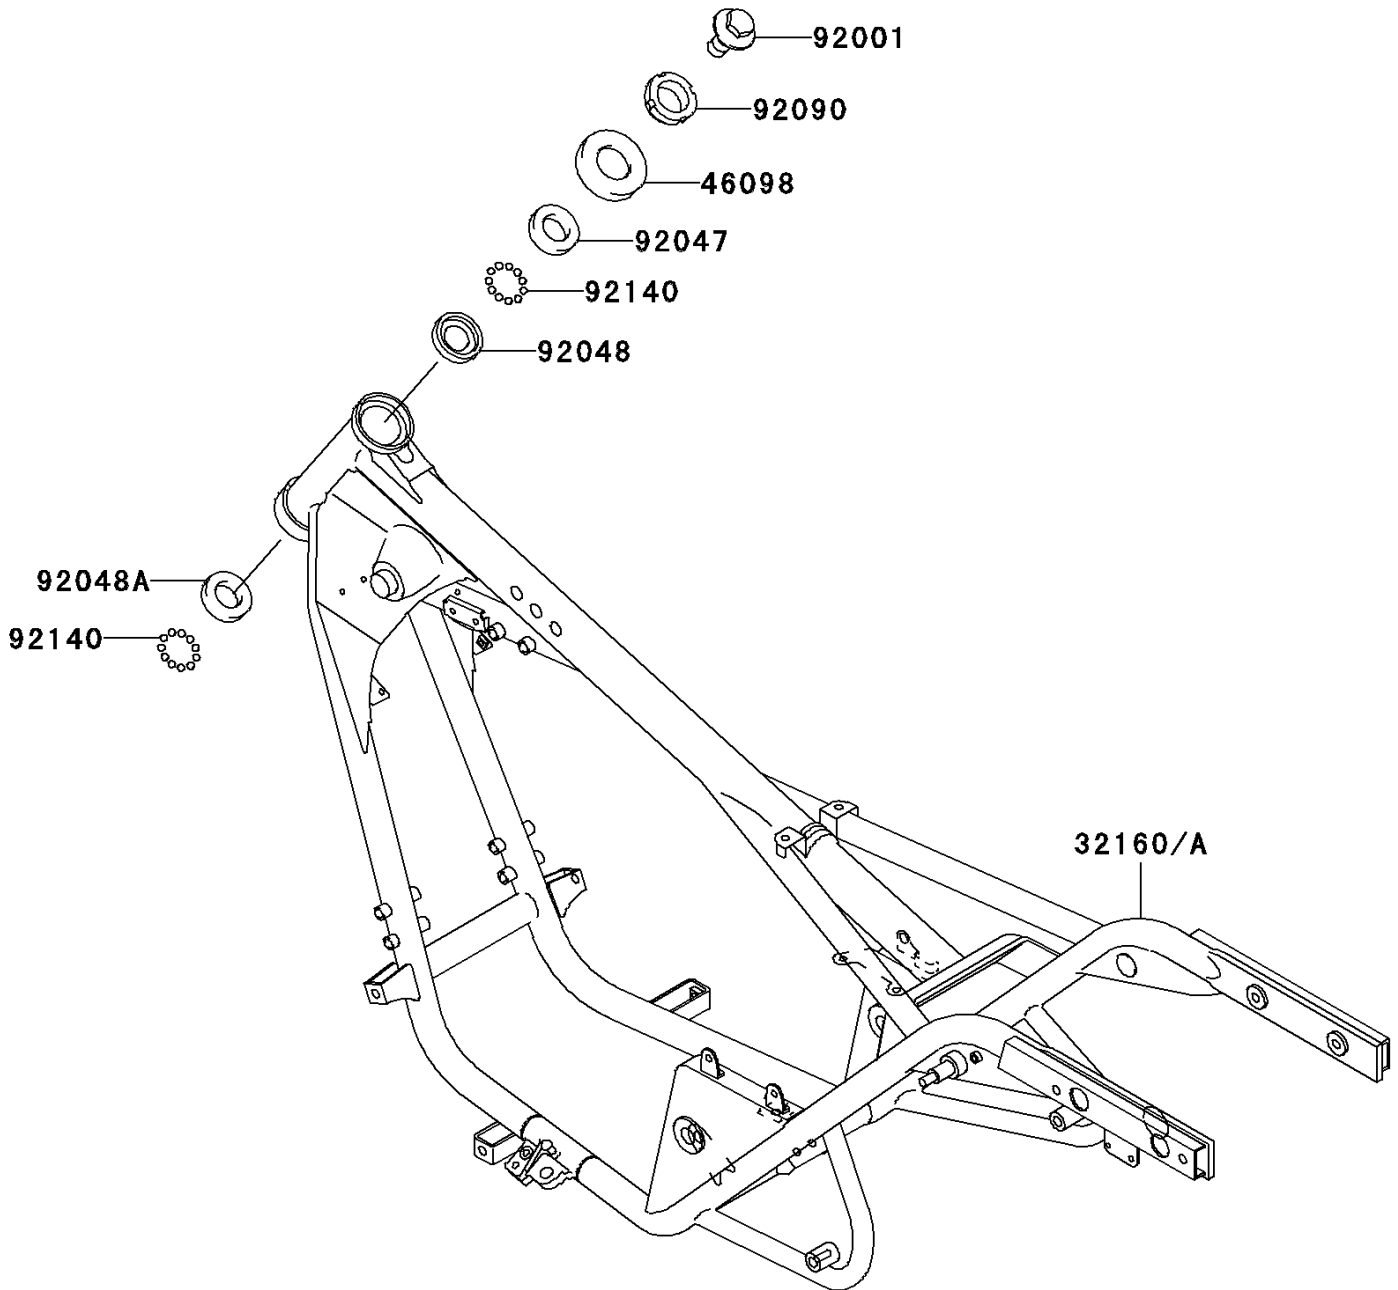

2007 Eliminator 125 PARTS DIAGRAM

Frame

F2120

2007 Eliminator 125 PARTS LIST

Frame

ITEM NAME	PART NUMBER	QUANTITY
CAP,STEERING STEM (Ref # 46098)	46098-016	1
BOLT,FLANGED,16X22 (Ref # 92001)	92001-1488	1
RACE,STEERING STEM BEARING (Ref # 92047)	92047-011	1
RACE,STEERING STEM BEARING (Ref # 92048)	92048-006	1
RACE,STEERING STEM BEARING (Ref # 92048A)	92048-008	1
NUT,30MM (Ref # 92090)	92090-007	1
BALL,6.35MM (Ref # 92140)	92140-0008	39
FRAME-COMP (Ref # 32160)	32160-1644	1
FRAME-COMP (Ref # 32160A)	32160-1765	1