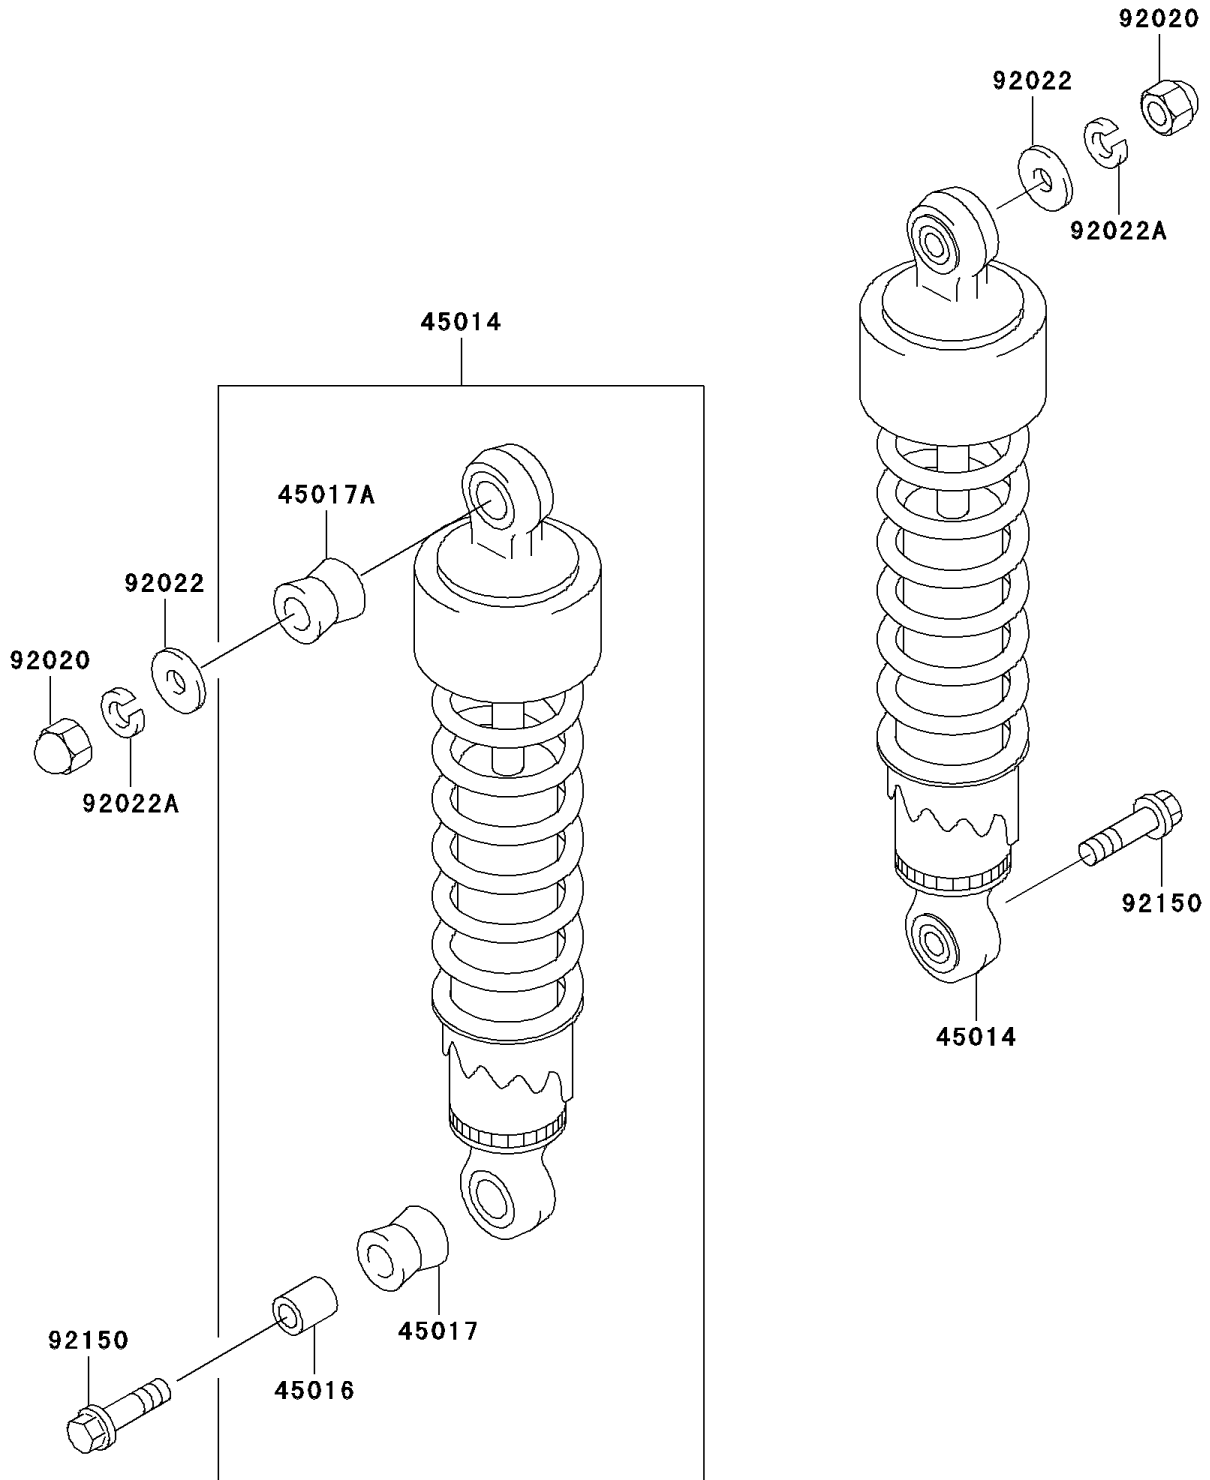

2007 Eliminator 125 PARTS DIAGRAM

Suspension/Shock Absorber

F2151

2007 Eliminator 125 PARTS LIST

Suspension/Shock Absorber

ITEM NAME	PART NUMBER	QUANTITY
SHOCKABSORBER (Ref # 45014)	45014-1685	2
COLLAR,SHOCKABSORBER (Ref # 45016)	45016-008	2
DAMPER,SHOCKABSORBER (Ref # 45017)	45017-012	2
DAMPER,SHOCKABSORBER (Ref # 45017A)	45017-015	2
NUT,CAP,10MM (Ref # 92020)	92020-003	2
WASHER,10.5X26X2.3 (Ref # 92022)	92022-044	2
WASHER,SPRING,10MM (Ref # 92022A)	92022-1540	2
BOLT,FLANGED,10X38 (Ref # 92150)	92150-1297	2