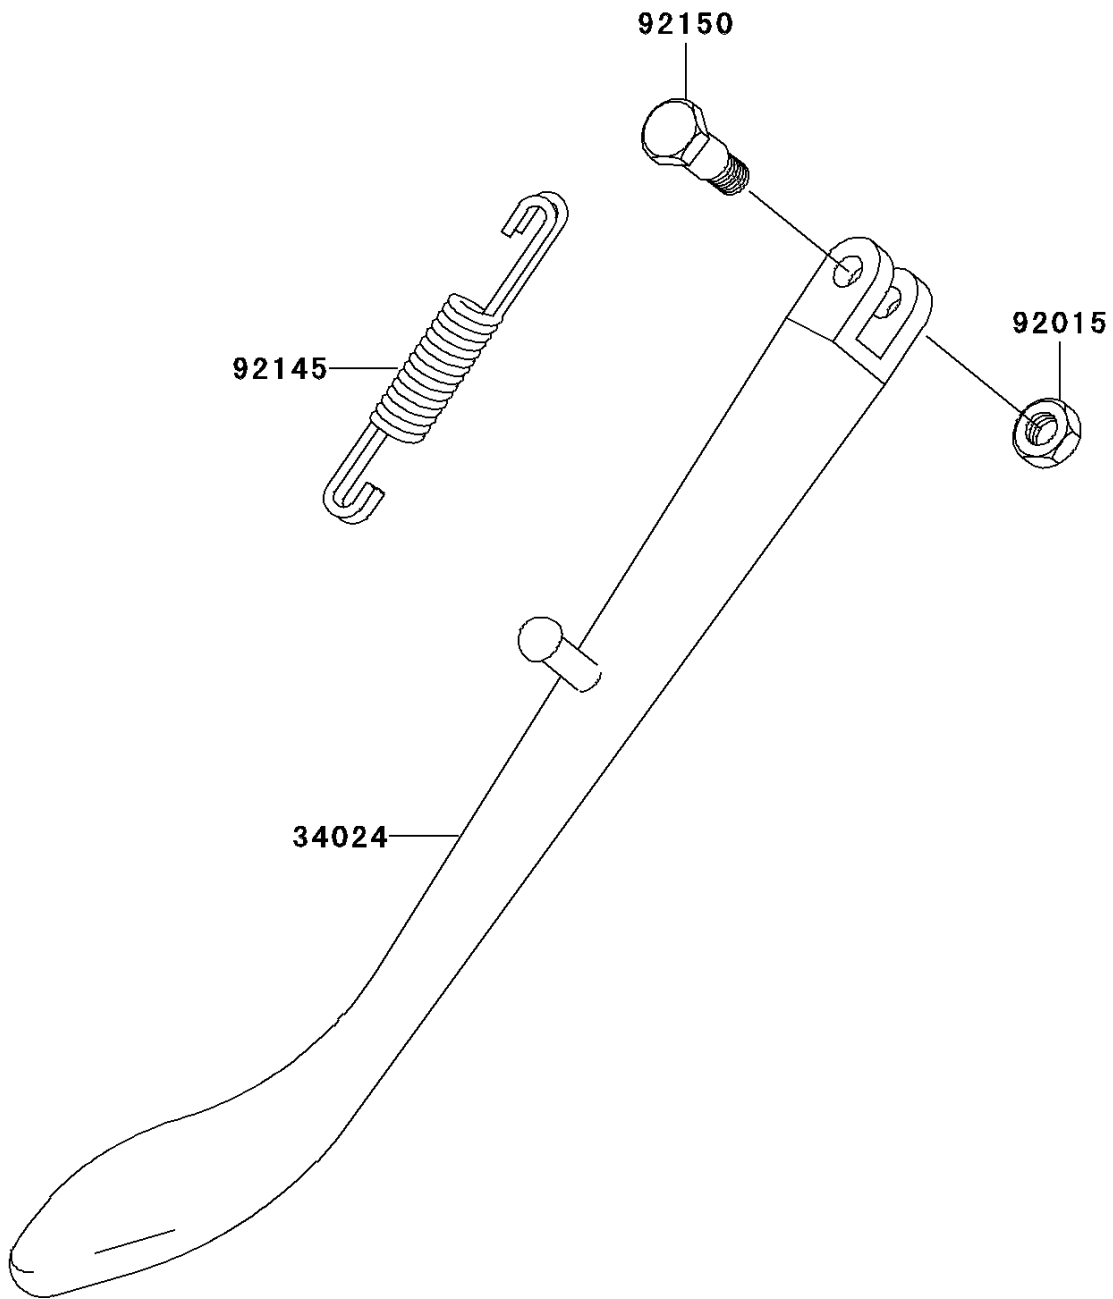

2006 Eliminator 125 PARTS DIAGRAM

Stand(s)

F2190

2006 Eliminator 125 PARTS LIST

Stand(s)

ITEM NAME	PART NUMBER	QUANTITY
STAND-SIDE (Ref # 34024)	34024-1343	1
NUT,LOCK,10MM,BLACK (Ref # 92015)	92015-1188	1
SPRING,SIDE STAND (Ref # 92145)	92145-0084	1
BOLT,SIDE STAND (Ref # 92150)	92150-1975	1