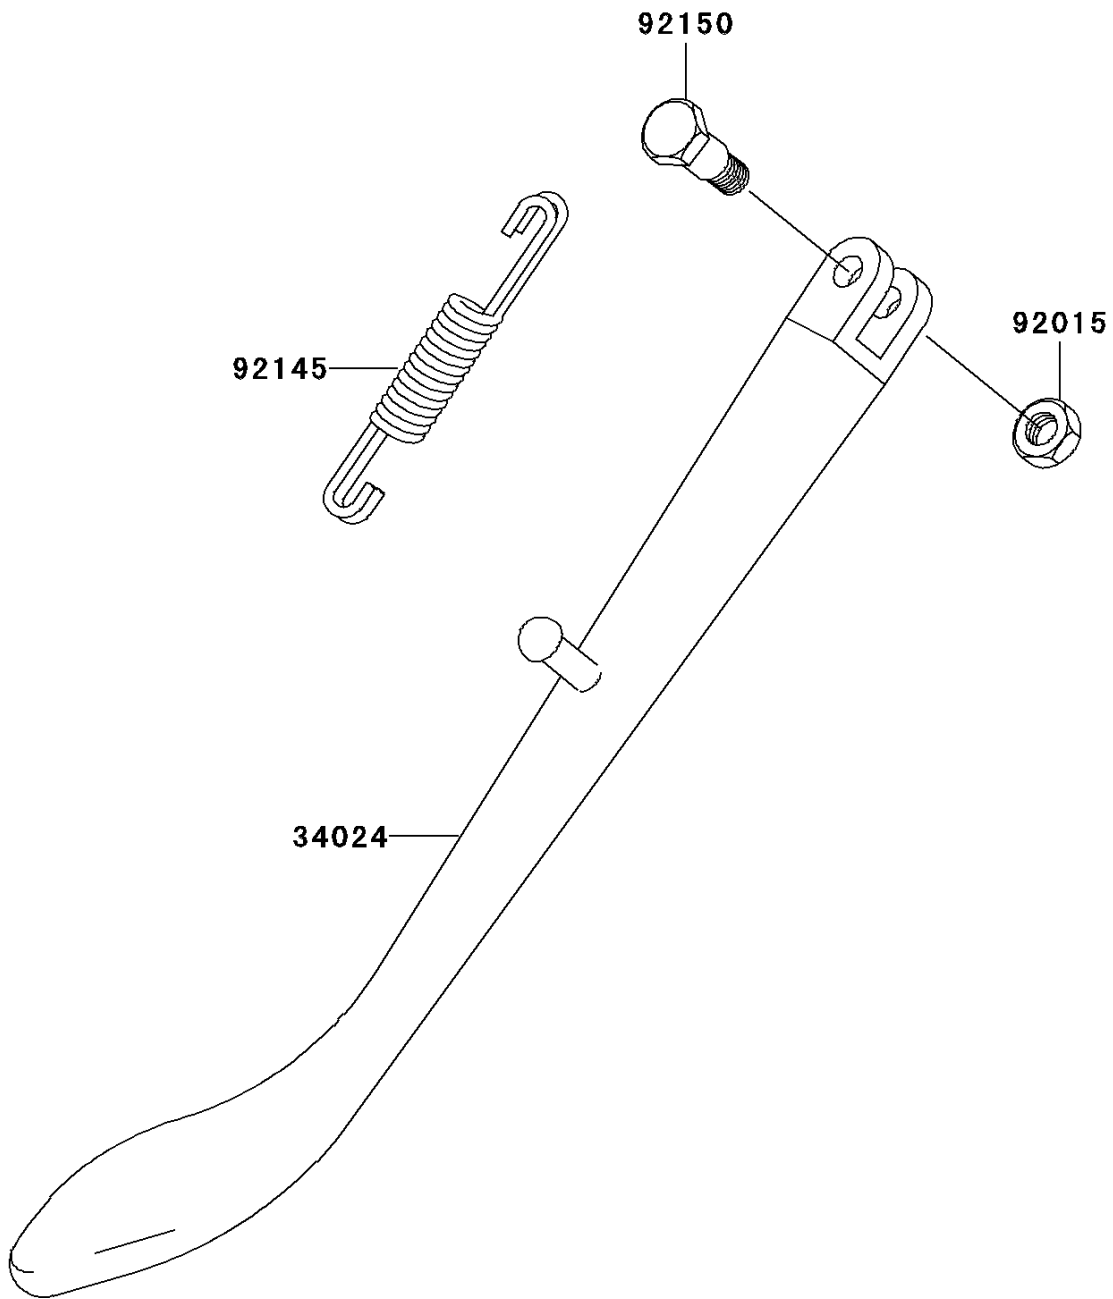

# 2007 Eliminator 125 PARTS DIAGRAM

Stand(s)

F2190

## 2007 Eliminator 125 PARTS LIST

Stand(s)

ITEM NAME	PART NUMBER	QUANTITY
STAND-SIDE (Ref # 34024)	34024-1343	1
NUT,LOCK,10MM,BLACK (Ref # 92015)	92015-1188	1
SPRING,SIDE STAND (Ref # 92145)	92145-0084	1
BOLT,SIDE STAND (Ref # 92150)	92150-1975	1