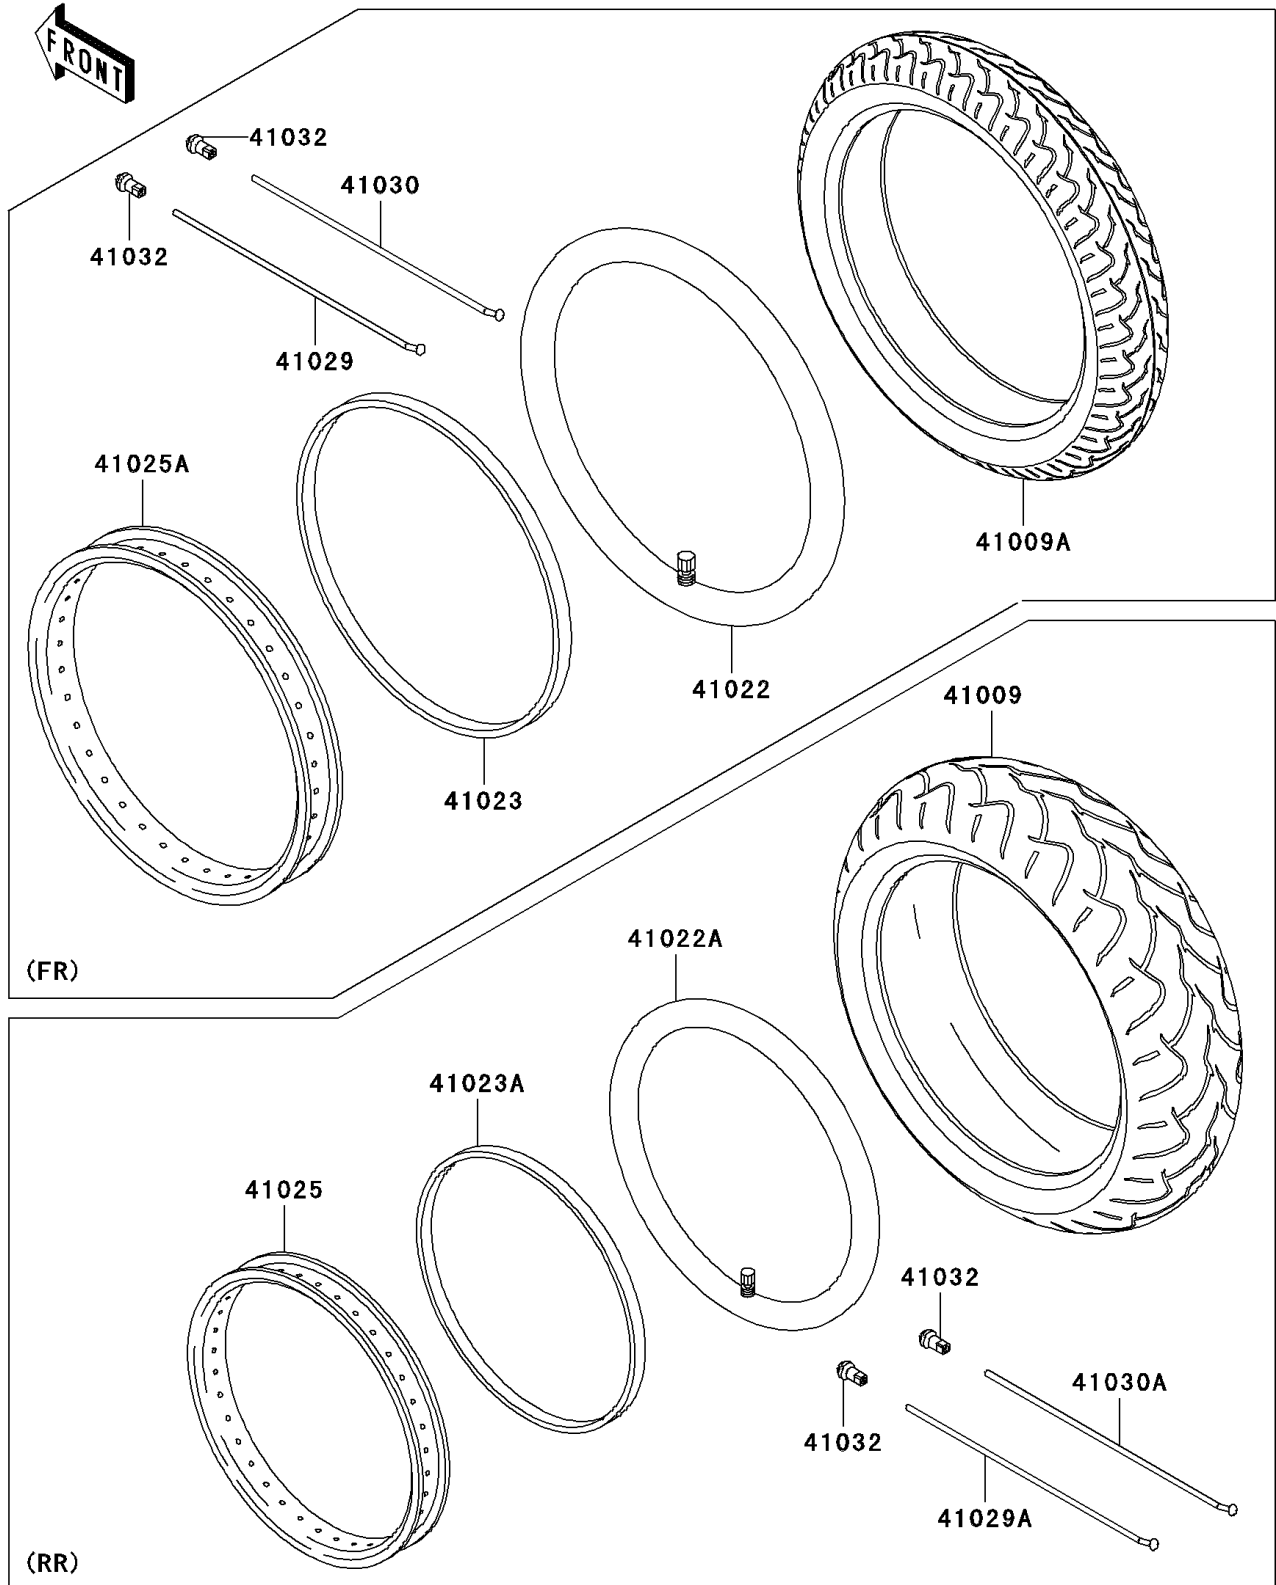

2007 Eliminator 125 PARTS DIAGRAM

Tires

F2210

2007 Eliminator 125 PARTS LIST

Tires

ITEM NAME	PART NUMBER	QUANTITY
TIRE,RR,130/90-15 66P,NR67(IRC (Ref # 41009)	41009-0136	1
TIRE,FR,90/90-17 49P,NF53(IRC) (Ref # 41009A)	41009-1435	1
TUBE-TIRE,2.75/3.00-17(IRC) (Ref # 41022)	41022-1224	1
TUBE-TIRE,130/90-15(IRC) (Ref # 41022A)	41022-1225	1
BAND-RIM,22-17 (Ref # 41023)	41023-1126	1
BAND-RIM,28-15 (Ref # 41023A)	41023-1127	1
RIM,RR,2.75X15 (Ref # 41025)	41025-0020	1
RIM,FR,1.85X17 (Ref # 41025A)	41025-1405	1
SPOKE-INNER,FR,173MMX115D (Ref # 41029)	41029-1280	18
SPOKE-INNER,RR,96.5MMX153D (Ref # 41029A)	41029-1281	18
SPOKE-OUTER,FR,168.5MMX116D (Ref # 41030)	41030-1154	18
SPOKE-OUTER,RR,94.5MMX155D (Ref # 41030A)	41030-1155	18
NIPPLE-SPOKE (Ref # 41032)	41032-1080	72