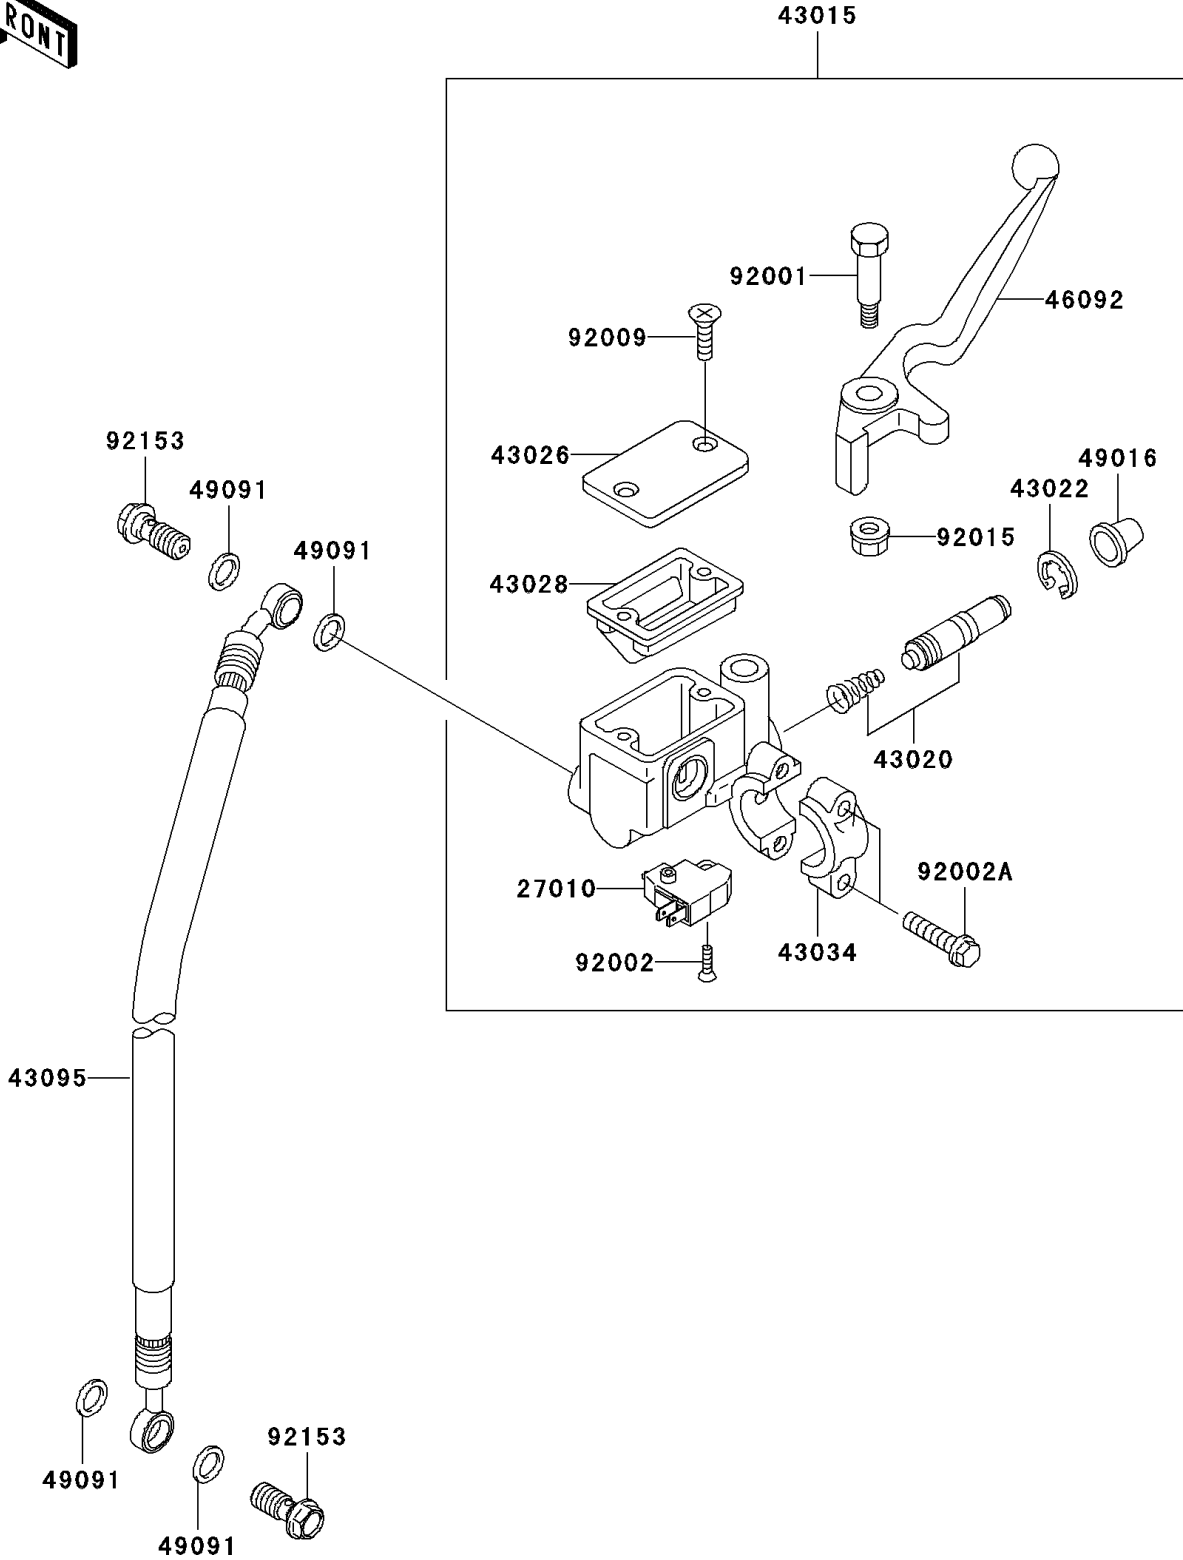

# 2007 Eliminator 125 PARTS DIAGRAM

Front Master Cylinder

F2291

## 2007 Eliminator 125 PARTS LIST

### Front Master Cylinder

ITEM NAME	PART NUMBER	QUANTITY
SWITCH,BRAKE (Ref # 27010)	27010-0025	1
CYLINDER-ASSY-MASTER,FR (Ref # 43015)	43015-1669	1
PISTON-COMP-BRAKE (Ref # 43020)	43020-1095	1
STOPPER-BRAKE,PISTON (Ref # 43022)	43022-1010	1
CAP-BRAKE (Ref # 43026)	43026-1074	1
DIAPHRAGM (Ref # 43028)	43028-1061	1
HOLDER-BRAKE,MASTER CYLINDER (Ref # 43034)	43034-1016	1
HOSE-BRAKE,FR (Ref # 43095)	43095-0157	1
LEVER-GRIP,FRONT BRAKE (Ref # 46092)	46092-1203	1
COVER-SEAL,MASTER CYLINDER (Ref # 49016)	49016-1044	1
WASHER-SEAL,10.1X14.5X1.5 (Ref # 49091)	49091-0001	4
BOLT,FRONT BRAKE LEVER (Ref # 92001)	92001-1728	1
BOLT,SCREW,4X12 (Ref # 92002)	92002-1323	1
BOLT (Ref # 92002A)	92002-1894	2
SCREW,4MM (Ref # 92009)	92009-1458	2
NUT,FLANGED,6MM,BLACK (Ref # 92015)	92015-1233	1
BOLT,OIL,L=23 (Ref # 92153)	92153-0627	2