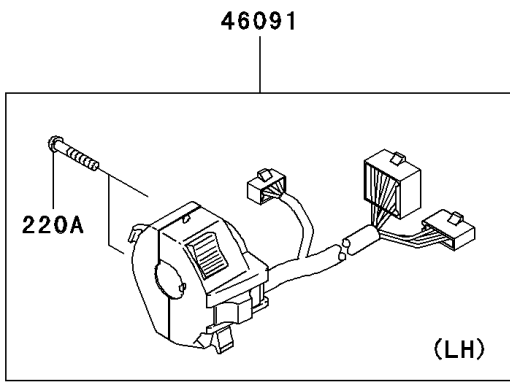

2006 Eliminator 125 PARTS DIAGRAM

Handlebar

2006 Eliminator 125 PARTS LIST

Handlebar

ITEM NAME	PART NUMBER	QUANTITY
BOLT-UPSET,6X22 (Ref # 112)	112BB0622	1
BOLT-SOCKET,8X30 (Ref # 120)	120CB0830	4
BOLT-FLANGED-SMALL,6X16 (Ref # 132)	132E0616	2
SCREW-PAN-CROS,5X25 (Ref # 220)	220AB0525	1
SCREW-PAN-CROSS,5X30 (Ref # 220A)	220AB0530	2
SCREW-PAN-CROSS,5X40 (Ref # 220B)	220AB0540	1
SCREW-CSK-CROS,3X16 (Ref # 221)	221AB0316	2
WASHER-PLAIN-SMALL,6MM (Ref # 410)	410AB0600	1
WASHER-SPRING,10MM (Ref # 461)	461DA1000	2
BRACKET (Ref # 11051)	11051-1679	1
WEIGHT,HANDLE (Ref # 13042)	13042-1126	2
HOLDER,CLUTCH LEVER (Ref # 13280)	13280-0105	1
SWITCH,CLUTCH,BLACK (Ref # 27010)	27010-1094	1
HANDLE (Ref # 46003)	46003-1555	1
HOLDER-HANDLE,UPP (Ref # 46012)	46012-1316	2
HOLDER-HANDLE,LWR,LH (Ref # 46012A)	46012-1324	1
HOLDER-HANDLE,LWR,RH (Ref # 46012B)	46012-1325	1
GRIP-ASSY,THROTTLE (Ref # 46019)	46019-1107	1
GRIP,LH (Ref # 46075)	46075-1080	1
LEVER-ASSY-GRIP,CLUTCH (Ref # 46076)	46076-1244	1
HOUSING-ASSY-CONTROL,LH (Ref # 46091)	46091-1768	1
LEVER-GRIP,CLUTCH (Ref # 46092)	46092-1206	1
MIRROR-ASSY,LH (Ref # 56001)	56001-1327	1
MIRROR-ASSY,RH (Ref # 56001A)	56001-1328	1
SCREW,CABLE ADJUST,8MM,BLACK (Ref # 92009)	92009-1134	1
SCREW,8X20 (Ref # 92009A)	92009-1484	2
NUT,CABLE ADJUST LOCK,8MM,BLK (Ref # 92015)	92015-1197	1
NUT,CAP,10MM (Ref # 92015A)	92015-1961	2
PLUG (Ref # 92066)	92066-1277	4

2006 Eliminator 125 PARTS LIST

Handlebar

ITEM NAME	PART NUMBER	QUANTITY
BOLT,LEVER SET (Ref # 92151)	92151-1986	1
NUT,LOCK,6MM (Ref # 92210)	92210-0006	1
HOUSING-ASSY-CONTROL,RH (Ref # 46091A)	46091-1769	1
HOUSING-ASSY-CONTROL,RH (Ref # 46091B)	46091-1854	1