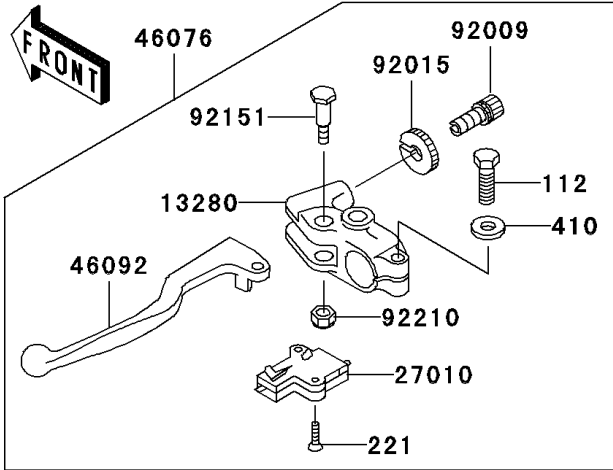

2006 Eliminator 125 PARTS DIAGRAM

Handlebar

2006 Eliminator 125 PARTS LIST

Handlebar

ITEM NAME	PART NUMBER	QUANTITY
BOLT-UPSET,6X22 (Ref # 112)	112BB0622	1
BOLT-SOCKET,8X30 (Ref # 120)	120CB0830	4
BOLT-FLANGED-SMALL,6X16 (Ref # 132)	132E0616	2
SCREW-PAN-CROS,5X25 (Ref # 220)	220AB0525	1
SCREW-PAN-CROSS,5X30 (Ref # 220A)	220AB0530	2
SCREW-PAN-CROSS,5X40 (Ref # 220B)	220AB0540	1
SCREW-CSK-CROS,3X16 (Ref # 221)	221AB0316	2
WASHER-PLAIN-SMALL,6MM (Ref # 410)	410AB0600	1
WASHER-SPRING,10MM (Ref # 461)	461DA1000	2
BRACKET (Ref # 11051)	11051-1679	1
WEIGHT,HANDLE (Ref # 13042)	13042-1126	2
HOLDER,CLUTCH LEVER (Ref # 13280)	13280-0105	1
SWITCH,CLUTCH,BLACK (Ref # 27010)	27010-1094	1
HANDLE (Ref # 46003)	46003-1555	1
HOLDER-HANDLE,UPP (Ref # 46012)	46012-1316	2
HOLDER-HANDLE,LWR,LH (Ref # 46012A)	46012-1324	1
HOLDER-HANDLE,LWR,RH (Ref # 46012B)	46012-1325	1
GRIP-ASSY,THROTTLE (Ref # 46019)	46019-1107	1
GRIP,LH (Ref # 46075)	46075-1080	1
LEVER-ASSY-GRIP,CLUTCH (Ref # 46076)	46076-1244	1
HOUSING-ASSY-CONTROL,LH (Ref # 46091)	46091-1768	1
LEVER-GRIP,CLUTCH (Ref # 46092)	46092-1206	1
MIRROR-ASSY,LH (Ref # 56001)	56001-1327	1
MIRROR-ASSY,RH (Ref # 56001A)	56001-1328	1
SCREW,CABLE ADJUST,8MM,BLACK (Ref # 92009)	92009-1134	1
SCREW,8X20 (Ref # 92009A)	92009-1484	2
NUT,CABLE ADJUST LOCK,8MM,BLK (Ref # 92015)	92015-1197	1
NUT,CAP,10MM (Ref # 92015A)	92015-1961	2
PLUG (Ref # 92066)	92066-1277	4

2006 Eliminator 125 PARTS LIST

Handlebar

ITEM NAME	PART NUMBER	QUANTITY
BOLT,LEVER SET (Ref # 92151)	92151-1986	1
NUT,LOCK,6MM (Ref # 92210)	92210-0006	1
HOUSING-ASSY-CONTROL,RH (Ref # 46091A)	46091-1769	1
HOUSING-ASSY-CONTROL,RH (Ref # 46091B)	46091-1854	1