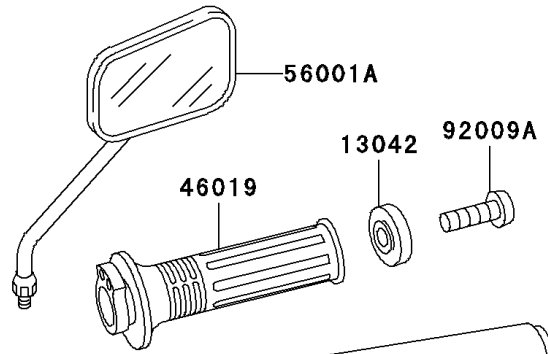

2006 Eliminator 125 PARTS DIAGRAM

Handlebar

2006 Eliminator 125 PARTS LIST

Handlebar

ITEM NAME	PART NUMBER	QUANTITY
BOLT-UPSET,6X22 (Ref # 112)	112BB0622	1
BOLT-SOCKET,8X30 (Ref # 120)	120CB0830	4
BOLT-FLANGED-SMALL,6X16 (Ref # 132)	132E0616	2
SCREW-PAN-CROS,5X25 (Ref # 220)	220AB0525	1
SCREW-PAN-CROSS,5X30 (Ref # 220A)	220AB0530	2
SCREW-PAN-CROSS,5X40 (Ref # 220B)	220AB0540	1
SCREW-CSK-CROS,3X16 (Ref # 221)	221AB0316	2
WASHER-PLAIN-SMALL,6MM (Ref # 410)	410AB0600	1
WASHER-SPRING,10MM (Ref # 461)	461DA1000	2
BRACKET (Ref # 11051)	11051-1679	1
WEIGHT,HANDLE (Ref # 13042)	13042-1126	2
HOLDER,CLUTCH LEVER (Ref # 13280)	13280-0105	1
SWITCH,CLUTCH,BLACK (Ref # 27010)	27010-1094	1
HANDLE (Ref # 46003)	46003-1555	1
HOLDER-HANDLE,UPP (Ref # 46012)	46012-1316	2
HOLDER-HANDLE,LWR,LH (Ref # 46012A)	46012-1324	1
HOLDER-HANDLE,LWR,RH (Ref # 46012B)	46012-1325	1
GRIP-ASSY,THROTTLE (Ref # 46019)	46019-1107	1
GRIP,LH (Ref # 46075)	46075-1080	1
LEVER-ASSY-GRIP,CLUTCH (Ref # 46076)	46076-1244	1
HOUSING-ASSY-CONTROL,LH (Ref # 46091)	46091-1768	1
LEVER-GRIP,CLUTCH (Ref # 46092)	46092-1206	1
MIRROR-ASSY,LH (Ref # 56001)	56001-1327	1
MIRROR-ASSY,RH (Ref # 56001A)	56001-1328	1
SCREW,CABLE ADJUST,8MM,BLACK (Ref # 92009)	92009-1134	1
SCREW,8X20 (Ref # 92009A)	92009-1484	2
NUT,CABLE ADJUST LOCK,8MM,BLK (Ref # 92015)	92015-1197	1
NUT,CAP,10MM (Ref # 92015A)	92015-1961	2
PLUG (Ref # 92066)	92066-1277	4

2006 Eliminator 125 PARTS LIST

Handlebar

ITEM NAME	PART NUMBER	QUANTITY
BOLT,LEVER SET (Ref # 92151)	92151-1986	1
NUT,LOCK,6MM (Ref # 92210)	92210-0006	1
HOUSING-ASSY-CONTROL,RH (Ref # 46091A)	46091-1769	1
HOUSING-ASSY-CONTROL,RH (Ref # 46091B)	46091-1854	1