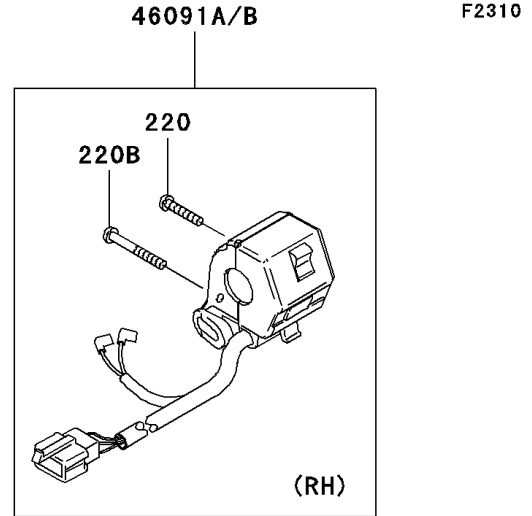

2006 Eliminator 125 PARTS DIAGRAM

Handlebar

2006 Eliminator 125 PARTS LIST

Handlebar

ITEM NAME	PART NUMBER	QUANTITY
BOLT-UPSET,6X22 (Ref # 112)	112BB0622	1
BOLT-SOCKET,8X30 (Ref # 120)	120CB0830	4
BOLT-FLANGED-SMALL,6X16 (Ref # 132)	132E0616	2
SCREW-PAN-CROS,5X25 (Ref # 220)	220AB0525	1
SCREW-PAN-CROSS,5X30 (Ref # 220A)	220AB0530	2
SCREW-PAN-CROSS,5X40 (Ref # 220B)	220AB0540	1
SCREW-CSK-CROS,3X16 (Ref # 221)	221AB0316	2
WASHER-PLAIN-SMALL,6MM (Ref # 410)	410AB0600	1
WASHER-SPRING,10MM (Ref # 461)	461DA1000	2
BRACKET (Ref # 11051)	11051-1679	1
WEIGHT,HANDLE (Ref # 13042)	13042-1126	2
HOLDER,CLUTCH LEVER (Ref # 13280)	13280-0105	1
SWITCH,CLUTCH,BLACK (Ref # 27010)	27010-1094	1
HANDLE (Ref # 46003)	46003-1555	1
HOLDER-HANDLE,UPP (Ref # 46012)	46012-1316	2
HOLDER-HANDLE,LWR,LH (Ref # 46012A)	46012-1324	1
HOLDER-HANDLE,LWR,RH (Ref # 46012B)	46012-1325	1
GRIP-ASSY,THROTTLE (Ref # 46019)	46019-1107	1
GRIP,LH (Ref # 46075)	46075-1080	1
LEVER-ASSY-GRIP,CLUTCH (Ref # 46076)	46076-1244	1
HOUSING-ASSY-CONTROL,LH (Ref # 46091)	46091-1768	1
LEVER-GRIP,CLUTCH (Ref # 46092)	46092-1206	1
MIRROR-ASSY,LH (Ref # 56001)	56001-1327	1
MIRROR-ASSY,RH (Ref # 56001A)	56001-1328	1
SCREW,CABLE ADJUST,8MM,BLACK (Ref # 92009)	92009-1134	1
SCREW,8X20 (Ref # 92009A)	92009-1484	2
NUT,CABLE ADJUST LOCK,8MM,BLK (Ref # 92015)	92015-1197	1
NUT,CAP,10MM (Ref # 92015A)	92015-1961	2
PLUG (Ref # 92066)	92066-1277	4

2006 Eliminator 125 PARTS LIST

Handlebar

ITEM NAME	PART NUMBER	QUANTITY
BOLT,LEVER SET (Ref # 92151)	92151-1986	1
NUT,LOCK,6MM (Ref # 92210)	92210-0006	1
HOUSING-ASSY-CONTROL,RH (Ref # 46091A)	46091-1769	1
HOUSING-ASSY-CONTROL,RH (Ref # 46091B)	46091-1854	1