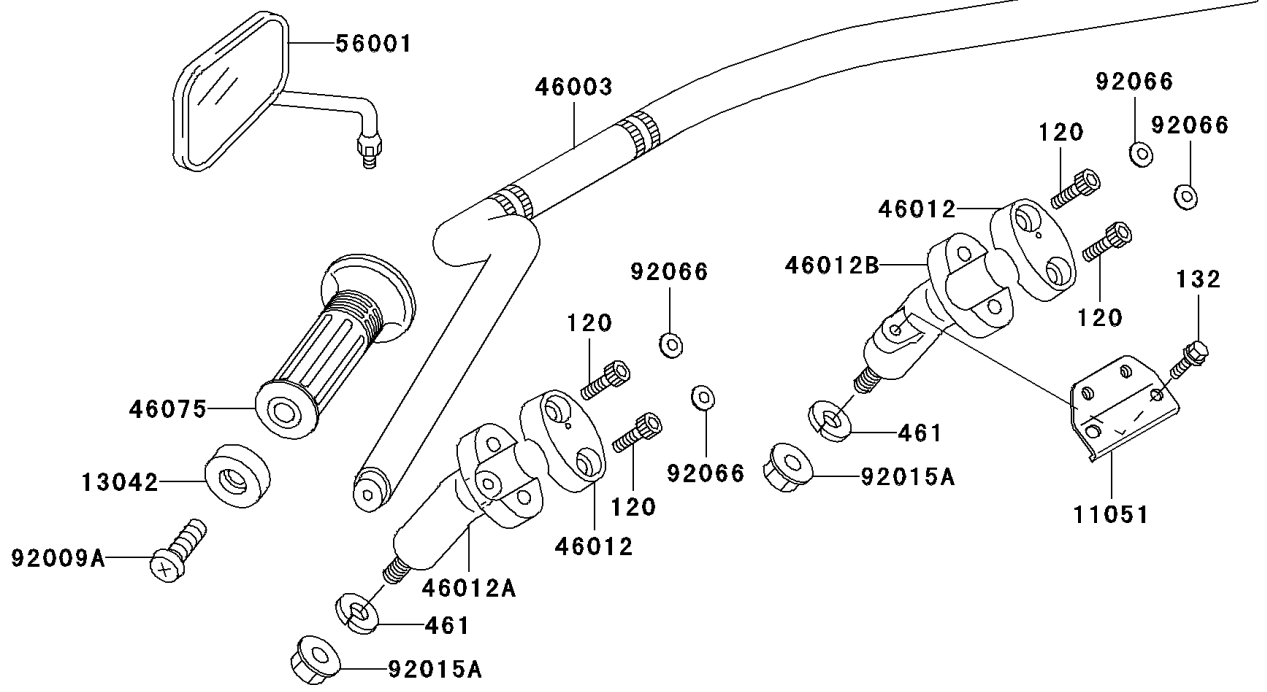

2006 Eliminator 125 PARTS DIAGRAM

Handlebar

2006 Eliminator 125 PARTS LIST

Handlebar

ITEM NAME	PART NUMBER	QUANTITY
BOLT-UPSET,6X22 (Ref # 112)	112BB0622	1
BOLT-SOCKET,8X30 (Ref # 120)	120CB0830	4
BOLT-FLANGED-SMALL,6X16 (Ref # 132)	132E0616	2
SCREW-PAN-CROS,5X25 (Ref # 220)	220AB0525	1
SCREW-PAN-CROSS,5X30 (Ref # 220A)	220AB0530	2
SCREW-PAN-CROSS,5X40 (Ref # 220B)	220AB0540	1
SCREW-CSK-CROS,3X16 (Ref # 221)	221AB0316	2
WASHER-PLAIN-SMALL,6MM (Ref # 410)	410AB0600	1
WASHER-SPRING,10MM (Ref # 461)	461DA1000	2
BRACKET (Ref # 11051)	11051-1679	1
WEIGHT,HANDLE (Ref # 13042)	13042-1126	2
HOLDER,CLUTCH LEVER (Ref # 13280)	13280-0105	1
SWITCH,CLUTCH,BLACK (Ref # 27010)	27010-1094	1
HANDLE (Ref # 46003)	46003-1555	1
HOLDER-HANDLE,UPP (Ref # 46012)	46012-1316	2
HOLDER-HANDLE,LWR,LH (Ref # 46012A)	46012-1324	1
HOLDER-HANDLE,LWR,RH (Ref # 46012B)	46012-1325	1
GRIP-ASSY,THROTTLE (Ref # 46019)	46019-1107	1
GRIP,LH (Ref # 46075)	46075-1080	1
LEVER-ASSY-GRIP,CLUTCH (Ref # 46076)	46076-1244	1
HOUSING-ASSY-CONTROL,LH (Ref # 46091)	46091-1768	1
LEVER-GRIP,CLUTCH (Ref # 46092)	46092-1206	1
MIRROR-ASSY,LH (Ref # 56001)	56001-1327	1
MIRROR-ASSY,RH (Ref # 56001A)	56001-1328	1
SCREW,CABLE ADJUST,8MM,BLACK (Ref # 92009)	92009-1134	1
SCREW,8X20 (Ref # 92009A)	92009-1484	2
NUT,CABLE ADJUST LOCK,8MM,BLK (Ref # 92015)	92015-1197	1
NUT,CAP,10MM (Ref # 92015A)	92015-1961	2
PLUG (Ref # 92066)	92066-1277	4

2006 Eliminator 125 PARTS LIST

Handlebar

ITEM NAME	PART NUMBER	QUANTITY
BOLT,LEVER SET (Ref # 92151)	92151-1986	1
NUT,LOCK,6MM (Ref # 92210)	92210-0006	1
HOUSING-ASSY-CONTROL,RH (Ref # 46091A)	46091-1769	1
HOUSING-ASSY-CONTROL,RH (Ref # 46091B)	46091-1854	1