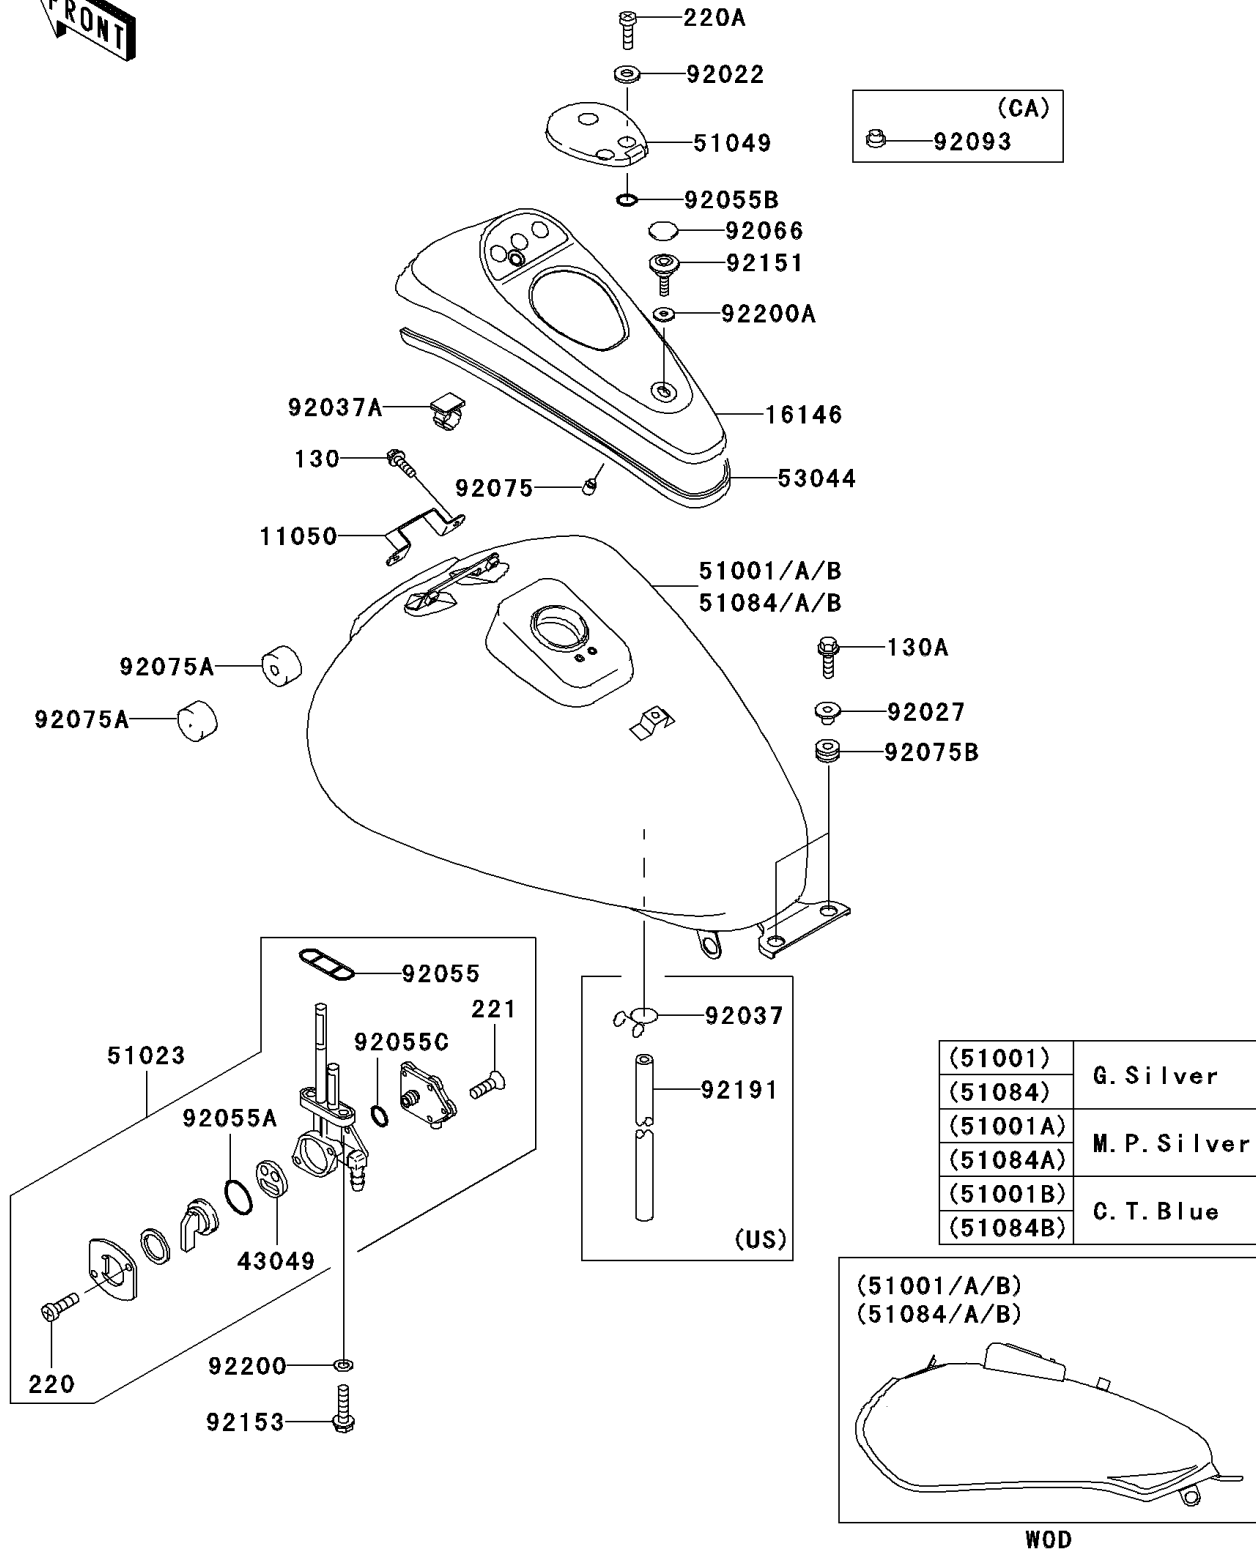

2006 Eliminator 125 PARTS DIAGRAM

Fuel Tank

F2410

2006 Eliminator 125 PARTS LIST

Fuel Tank

ITEM NAME	PART NUMBER	QUANTITY
-----------	-------------	----------