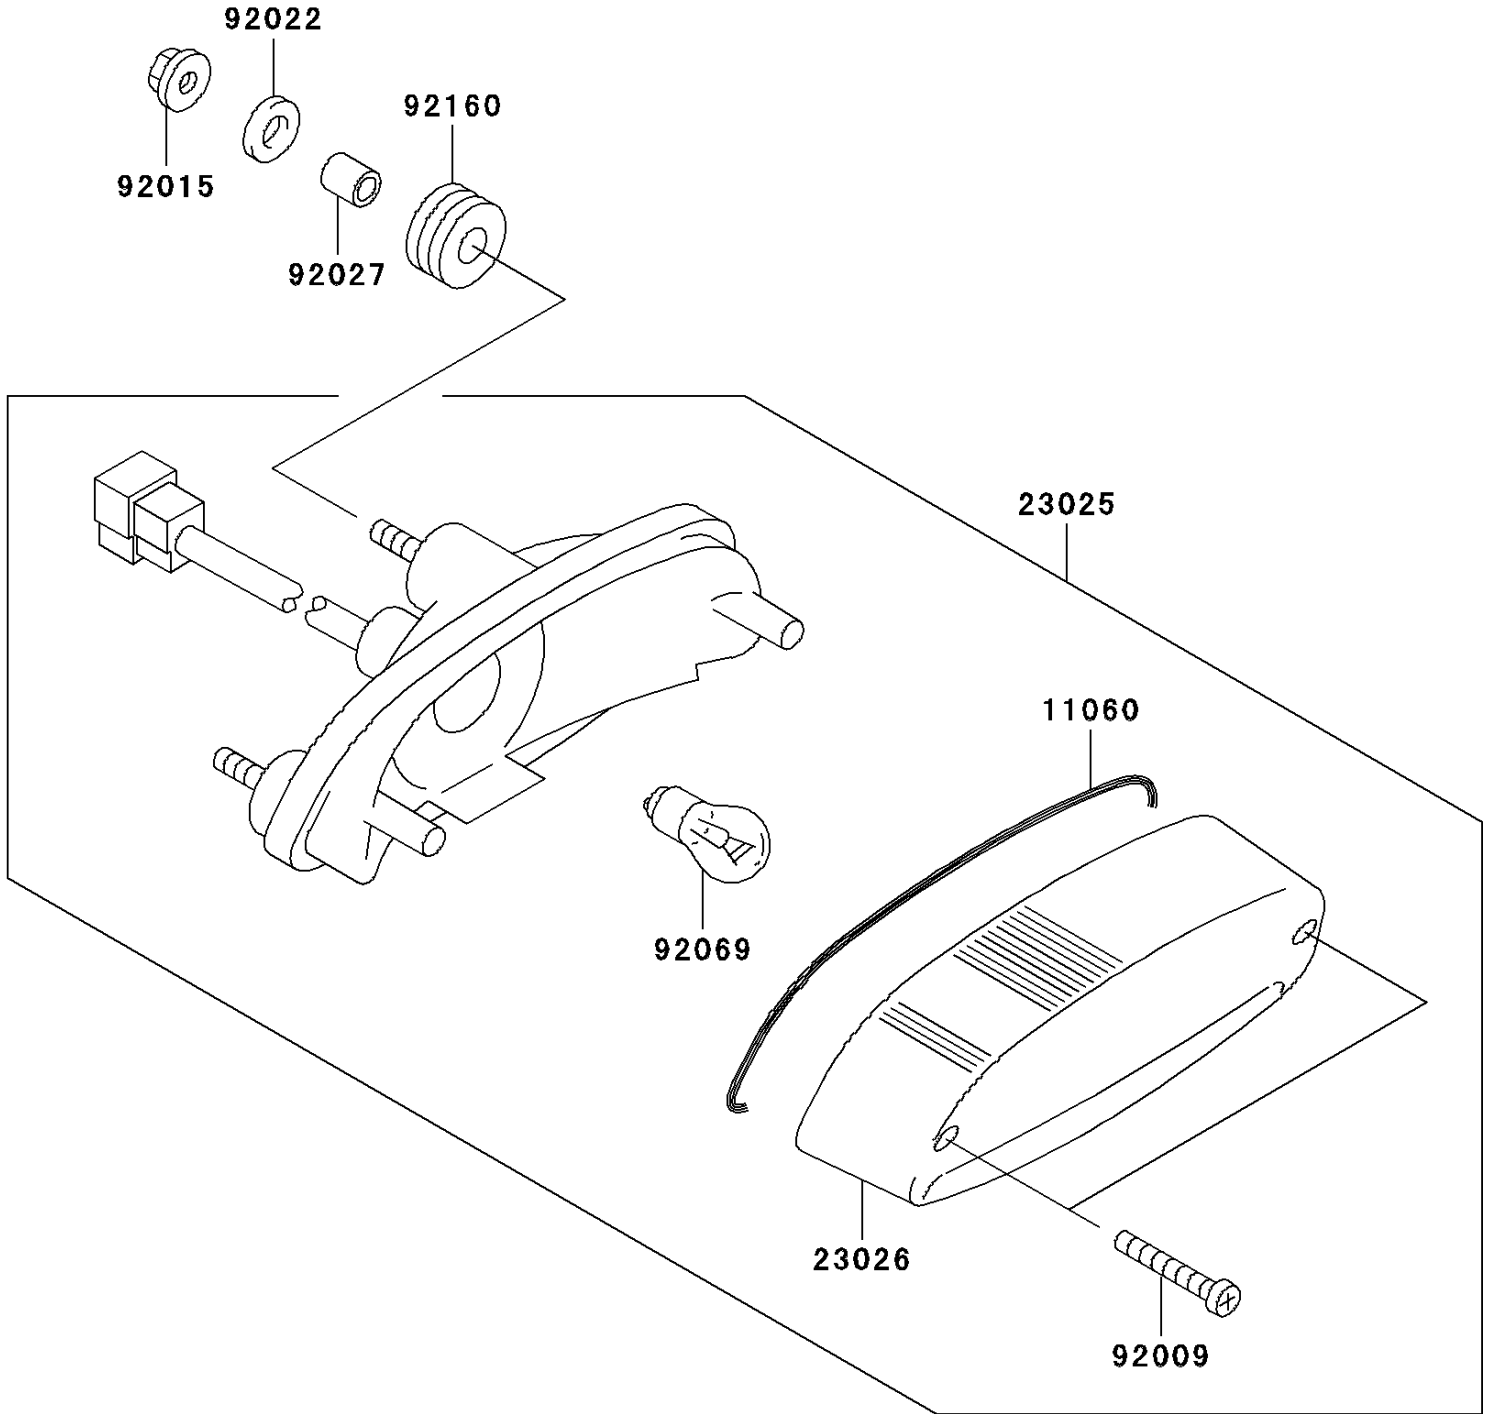

# 2006 Eliminator 125 PARTS DIAGRAM

Taillight(s)

F2720

# 2006 Eliminator 125 PARTS LIST

Taillight(s)

ITEM NAME	PART NUMBER	QUANTITY
-----------	-------------	----------