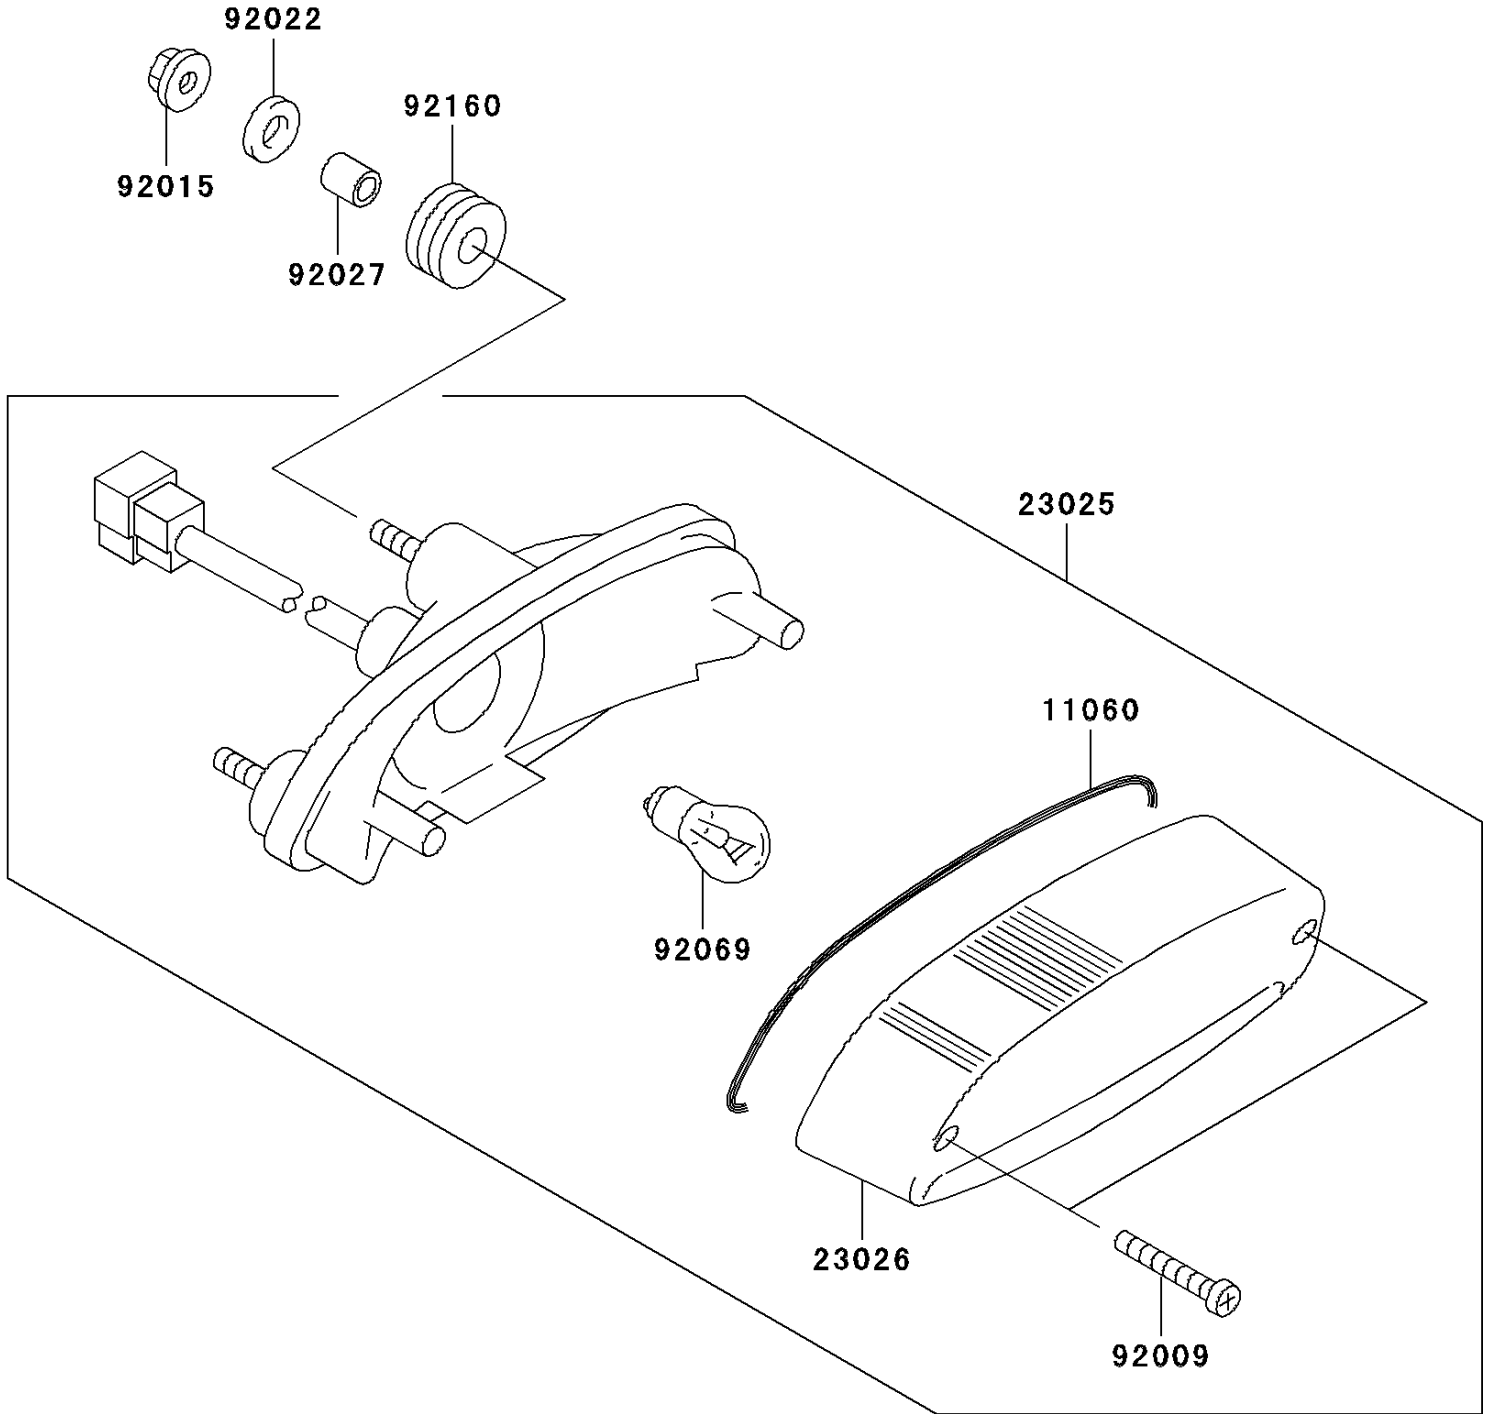

2009 Eliminator® 125 PARTS DIAGRAM

Taillight(s)

F2720

2009 Eliminator® 125 PARTS LIST

Taillight(s)

ITEM NAME	PART NUMBER	QUANTITY
GASKET, TAIL LAMP LENS (Ref # 11060)	11060-1174	1
LAMP-TAIL (Ref # 23025)	23025-1312	1
LENS, TAIL LAMP (Ref # 23026)	23026-1183	1
SCREW, TAPPING, 4X20 (Ref # 92009)	92009-1378	2
NUT, FLANGED, 6MM (Ref # 92015)	92015-1367	3
WASHER, 6.5X20X1.6 (Ref # 92022)	92022-1557	3
COLLAR, 6.8X10X12 (Ref # 92027)	92027-162	3
BULB, 12V 21/5W (Ref # 92069)	92069-063	1
DAMPER (Ref # 92160)	92160-1162	3