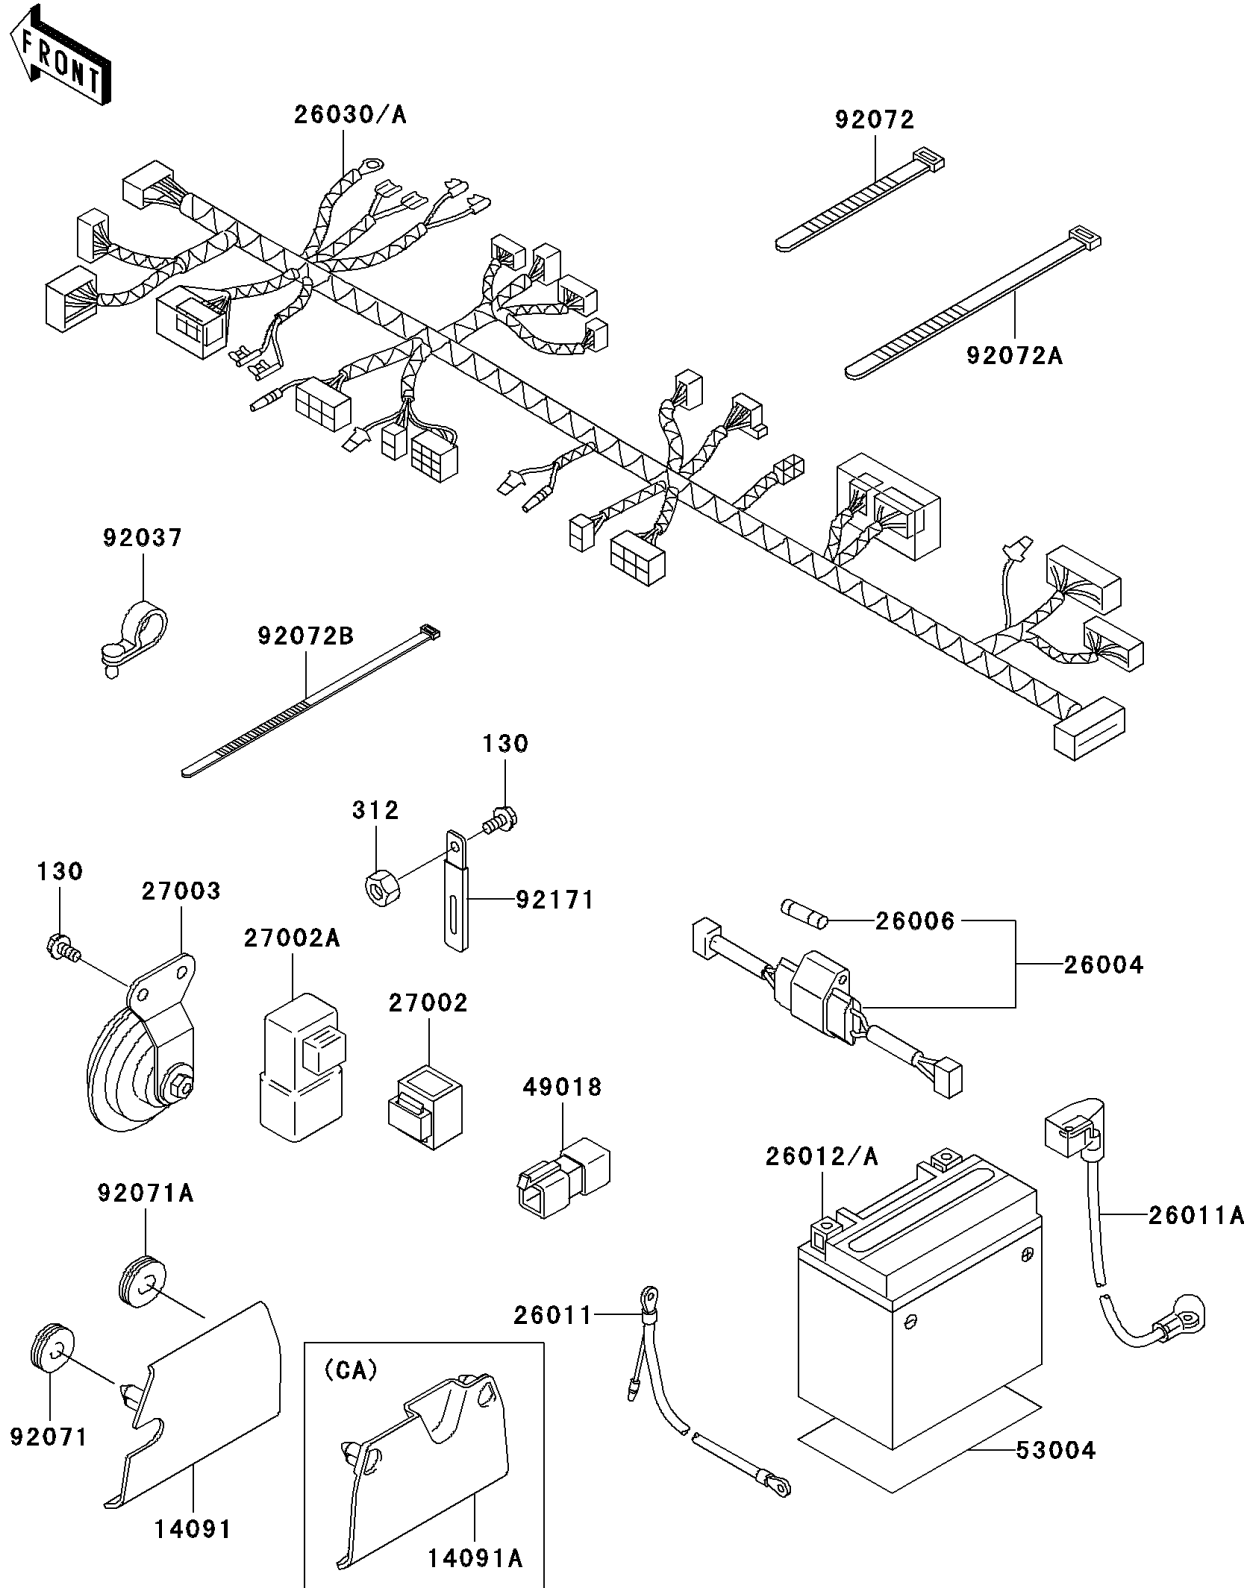

2006 Eliminator 125 PARTS DIAGRAM

Chassis Electrical Equipment

F2760

2006 Eliminator 125 PARTS LIST

Chassis Electrical Equipment

ITEM NAME	PART NUMBER	QUANTITY
-----------	-------------	----------