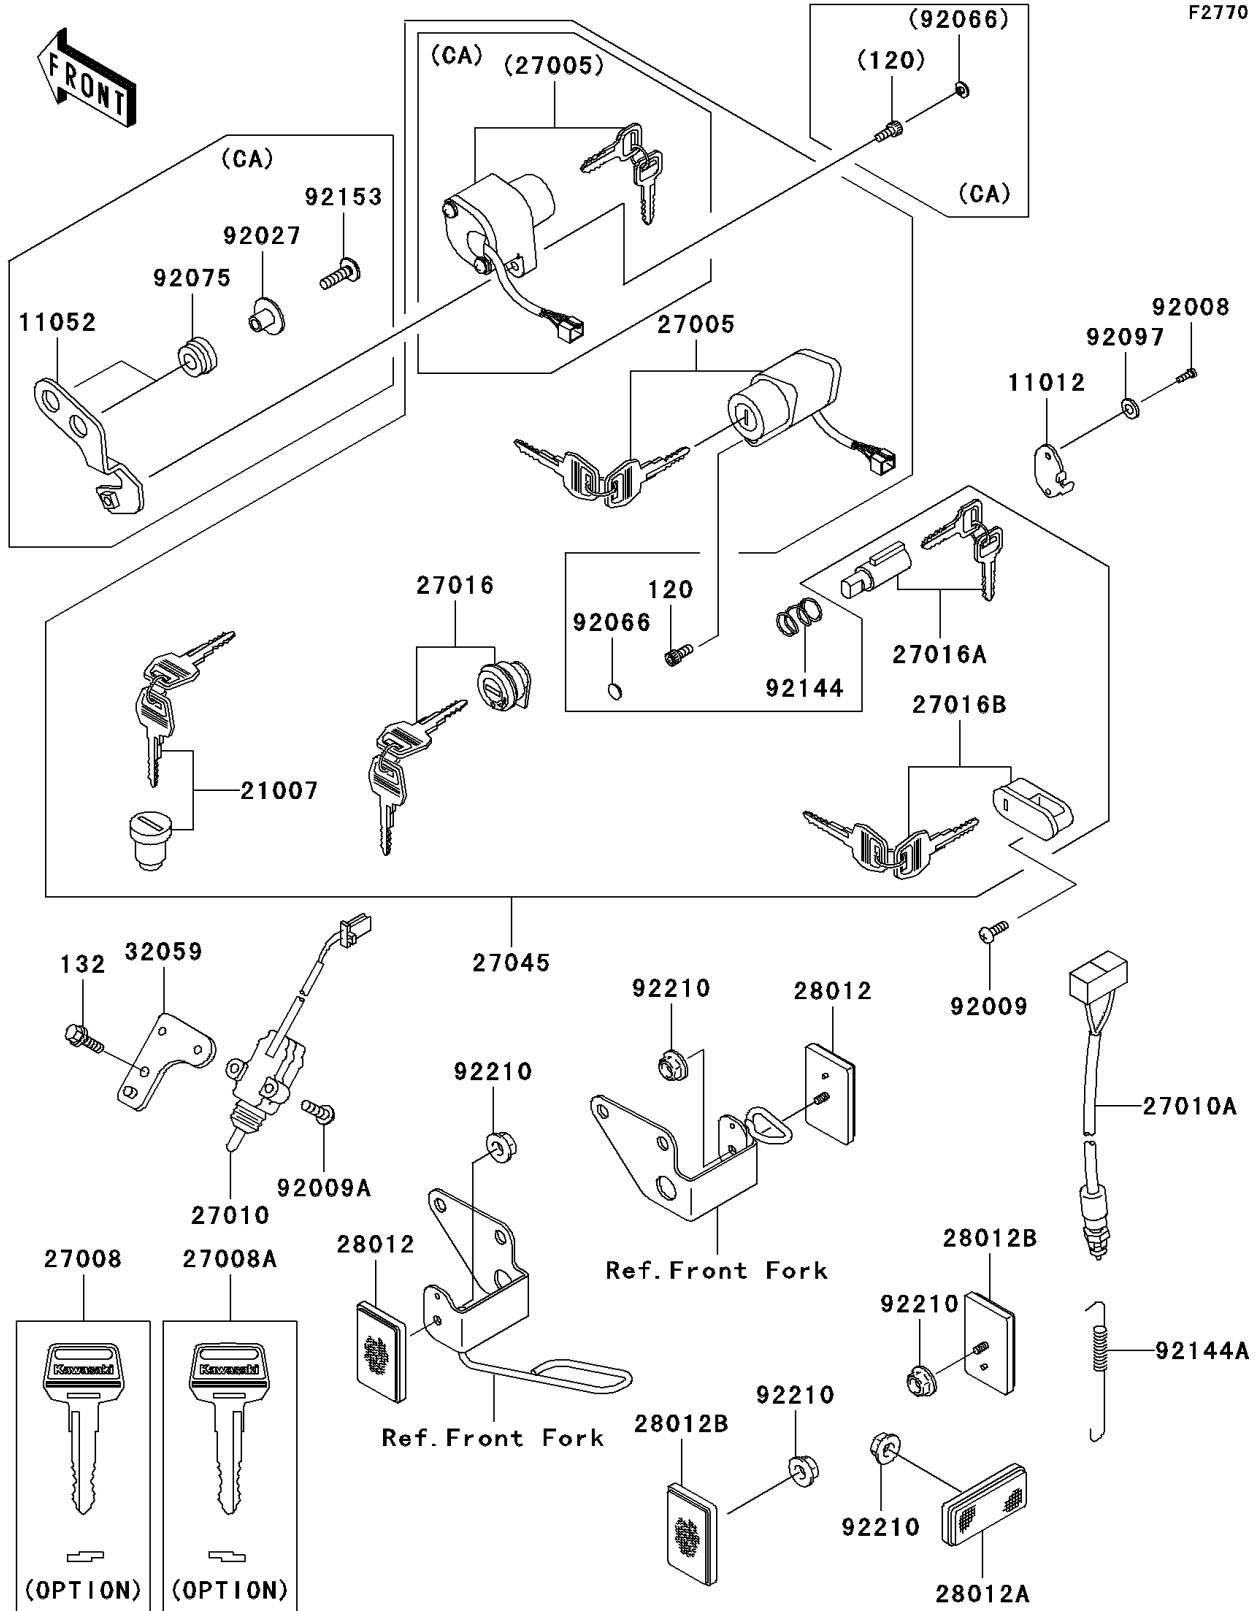

2007 Eliminator 125 PARTS DIAGRAM

Ignition Switch/Locks/Reflectors

2007 Eliminator 125 PARTS LIST

Ignition Switch/Locks/Reflectors

ITEM NAME	PART NUMBER	QUANTITY
BOLT-SOCKET,5X12 (Ref # 120)	120CA0512	1
BOLT-FLANGED-SMALL,6X16 (Ref # 132)	132BB0616	1
CAP,STEERING LOCK (Ref # 11012)	11012-1586	1
ROTOR,LOCK,TANK CAP (Ref # 21007)	21007-5022	1
SWITCH-ASSY-IGNITION (Ref # 27005)	27005-1246	1
KEY-LOCK,BLANK,#A (Ref # 27008)	27008-1034	1
KEY-LOCK,BLANK,#B (Ref # 27008A)	27008-1035	1
SWITCH,SIDE STAND (Ref # 27010)	27010-1384	1
SWITCH,BRAKE LAMP (Ref # 27010A)	27010-1462	1
LOCK-ASSY,SIDE COVER (Ref # 27016)	27016-5240	1
LOCK-ASSY,STEERING (Ref # 27016A)	27016-5293	1
LOCK-ASSY,HELMET (Ref # 27016B)	27016-5319	1
SWITCH-ASSY (Ref # 27045)	27045-5241	1
REFLECTOR-REFLEX (Ref # 28012)	28012-1003	2
REFLECTOR-REFLEX (Ref # 28012A)	28012-1077	1
REFLECTOR-REFLEX (Ref # 28012B)	28012-1088	2
BRACKET-SWITCH,SIDE STAND (Ref # 32059)	32059-1115	1
SCREW,3.51MM (Ref # 92008)	92008-007	1
SCREW,5X14 (Ref # 92009)	92009-1341	1
SCREW,5X20 (Ref # 92009A)	92009-1459	2
PLUG (Ref # 92066)	92066-1435	1
WASHER,WAVE (Ref # 92097)	92097-003	1
SPRING,STEERING LOCK (Ref # 92144)	92144-1222	1
SPRING,REAR BRAKE SWITCH (Ref # 92144A)	92144-1753	1
NUT,FLANGED,5MM (Ref # 92210)	92210-0007	5
BRACKET,IGNITION SWITCH (Ref # 11052)	11052-1296	1
COLLAR,L=13.1 (Ref # 92027)	92027-251	2
DAMPER,RUBBER (Ref # 92075)	92075-1123	2
BOLT,SOCKET,6X22 (Ref # 92153)	92153-0574	2