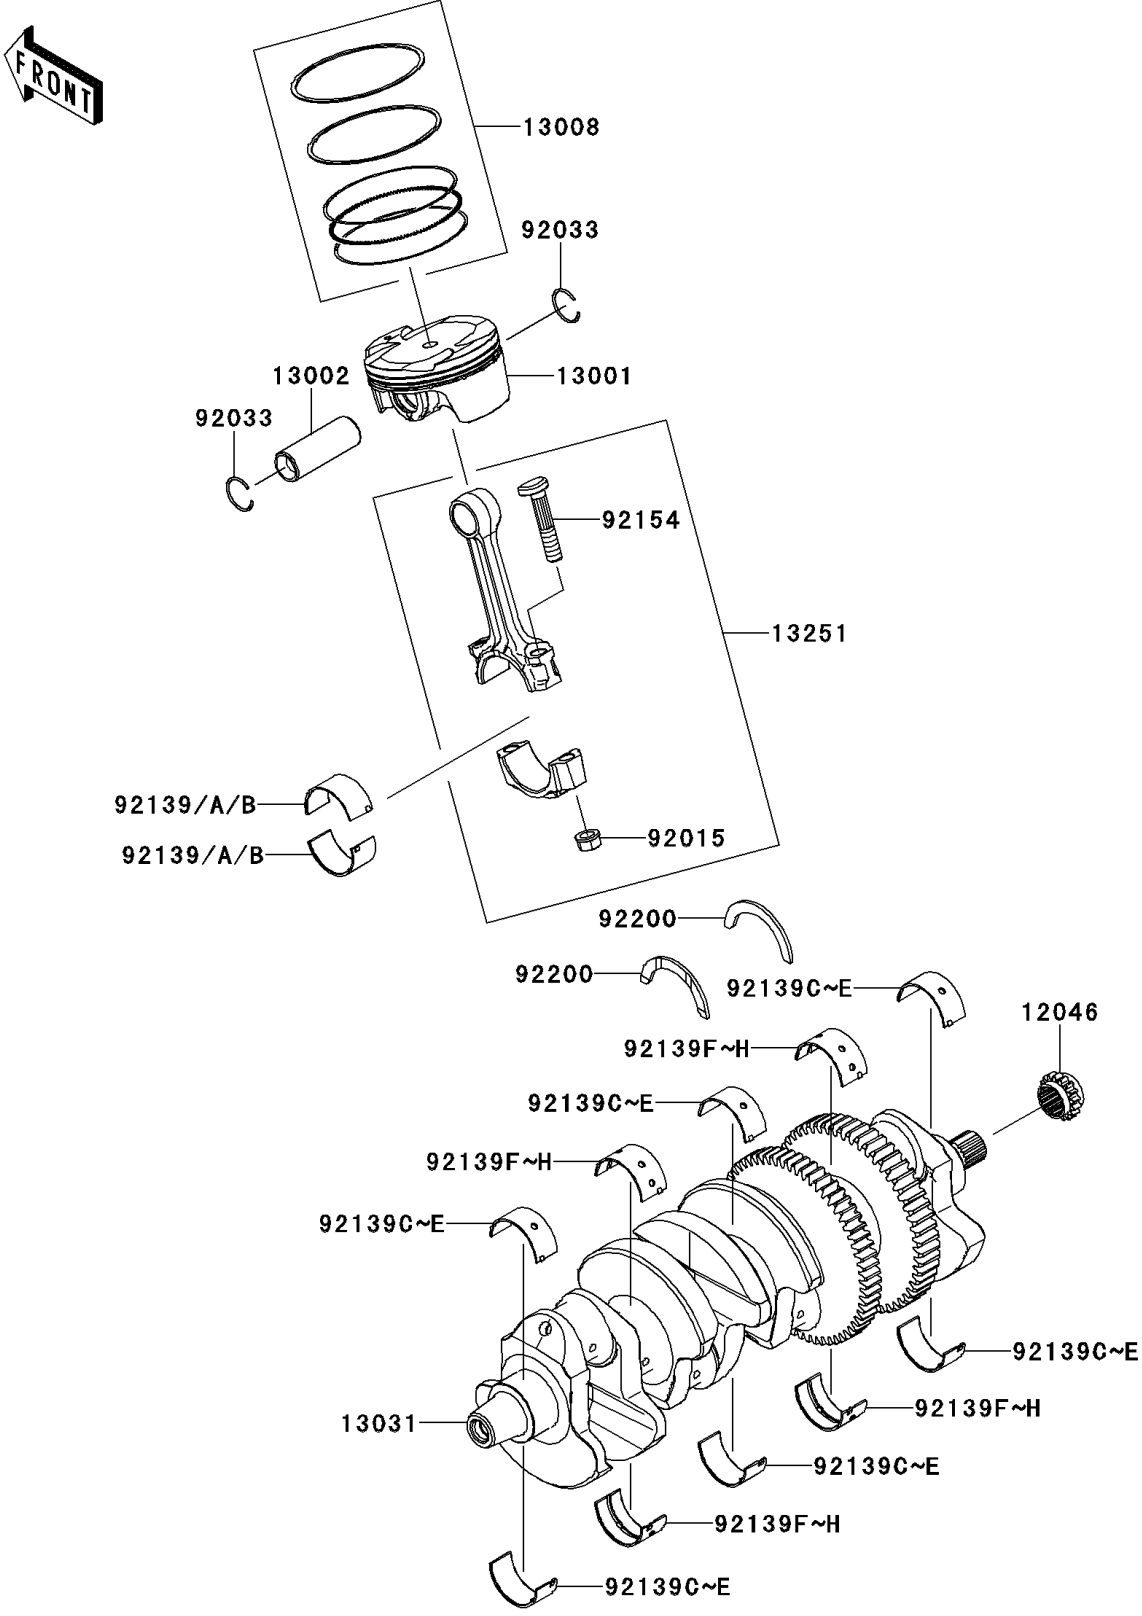

2014 NINJA® ZX™ -14R ABS PARTS DIAGRAM

Crankshaft/Piston(s)

E1320

2014 NINJA® ZX™ -14R ABS PARTS LIST

Crankshaft/Piston(s)

ITEM NAME	PART NUMBER	QUANTITY
SPROCKET,17T (Ref # 12046)	12046-0569	1
PISTON-ENGINE (Ref # 13001)	13001-0715	4
PIN-PISTON (Ref # 13002)	13002-0010	4
RING-SET-PISTON (Ref # 13008)	13008-0556	4
CRANKSHAFT-COMP (Ref # 13031)	13031-0724	1
ROD-ASSY-CONNECTING (Ref # 13251)	13251-0708-II	4
NUT,CONNECTING ROD (Ref # 92015)	92015-1559	8
RING-SNAP (Ref # 92033)	92033-1207	8
BUSHING,CON-ROD,BLUE (Ref # 92139)	92139-0129	8
BUSHING,CON-ROD,BLACK (Ref # 92139A)	92139-0130	AR
BUSHING,CON-ROD,BROWN (Ref # 92139B)	92139-0131	AR
BUSHING,CRANK,#1,BLUE (Ref # 92139C)	92139-0738	6
BUSHING,CRANK,#1,BLACK (Ref # 92139D)	92139-0739	AR
BUSHING,CRANK,#1,BROWN (Ref # 92139E)	92139-0740	AR
BUSHING,CRANK,#2,BLUE (Ref # 92139F)	92139-0741	4
BUSHING,CRANK,#2,BLACK (Ref # 92139G)	92139-0742	AR
BUSHING,CRANK,#2,BROWN (Ref # 92139H)	92139-0743	AR
BOLT,CONNECTING ROD,9MM (Ref # 92154)	92154-0828	8
WASHER,T=2.5 (Ref # 92200)	92200-0744	2