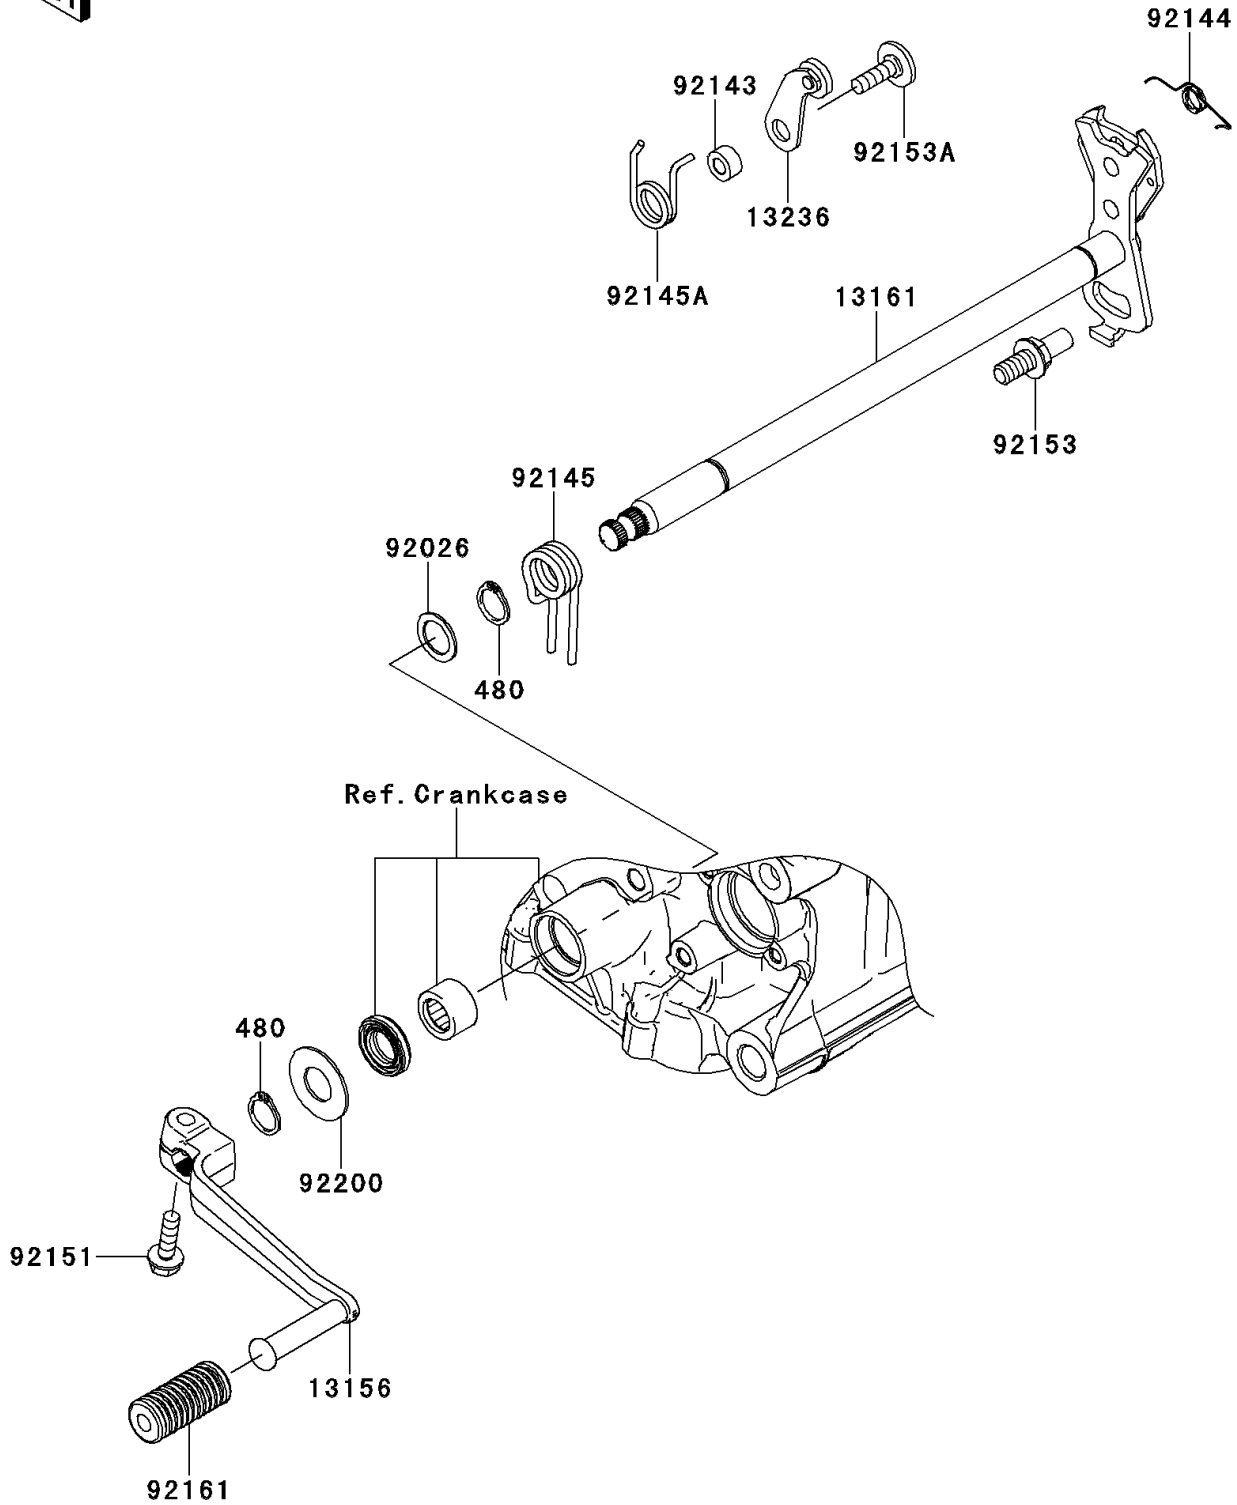

2014 NINJA® ZX™-14R ABS PARTS DIAGRAM

Gear Change Mechanism

E1370

2014 NINJA[®] ZX[™]-14R ABS PARTS LIST

Gear Change Mechanism

ITEM NAME	PART NUMBER	QUANTITY
CIRCLIP-TYPE-C,14MM (Ref # 480)	480J1400	2
LEVER-CHANGE,PEDAL (Ref # 13156)	13156-0075	1
LEVER-COMP-CHANGE SHAFT (Ref # 13161)	13161-0567	1
LEVER-COMP (Ref # 13236)	13236-1243	1
SPACER,14X20X1.0 (Ref # 92026)	92026-1534	1
COLLAR (Ref # 92143)	92143-1595	1
SPRING (Ref # 92144)	92144-1029	1
SPRING (Ref # 92145)	92145-0336	1
SPRING (Ref # 92145A)	92145-0404	1
BOLT,FLANGED,6X20 (Ref # 92151)	92151-1226	1
BOLT,RETURN SPRING (Ref # 92153)	92153-0421	1
BOLT,6X20 (Ref # 92153A)	92153-1505	1
DAMPER,CHANGE PEDAL (Ref # 92161)	92161-1300	1
WASHER (Ref # 92200)	92200-0265	1