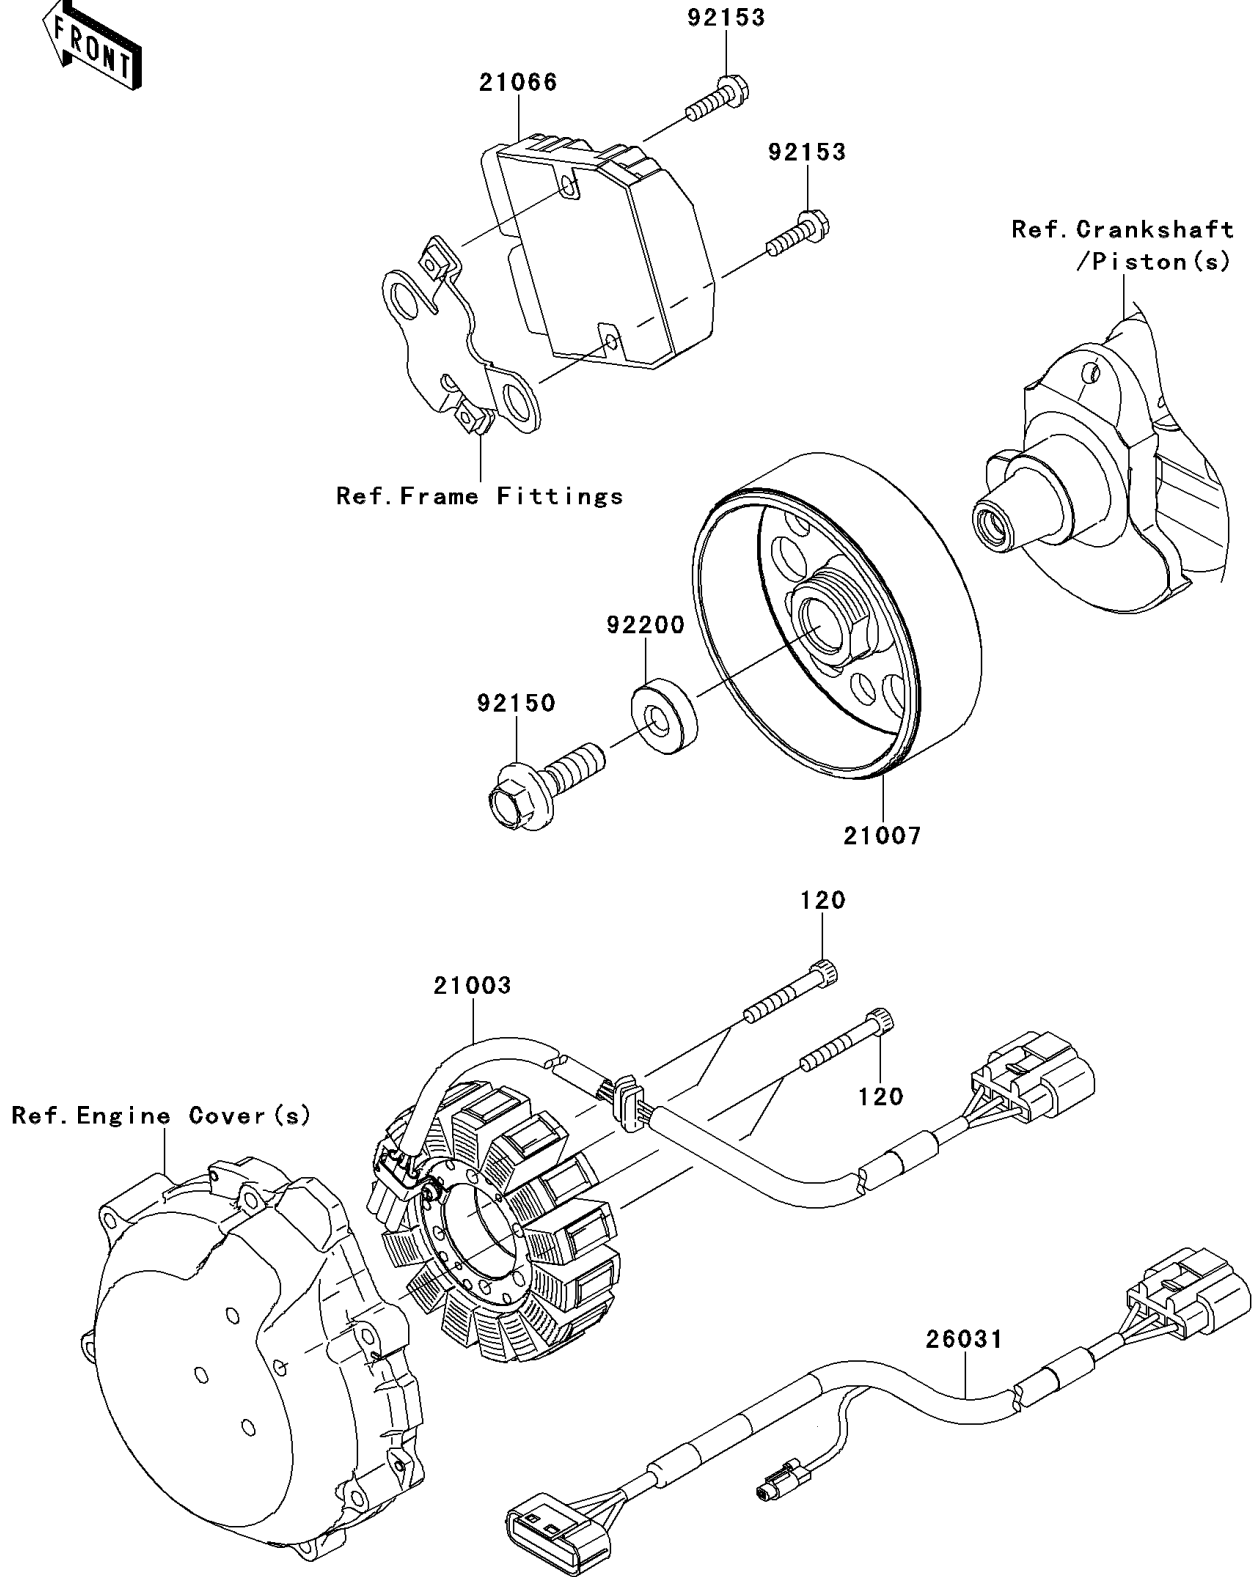

2014 NINJA® ZX™ -14R ABS PARTS DIAGRAM

Generator

E1810

2014 NINJA® ZX™ -14R ABS PARTS LIST

Generator

ITEM NAME	PART NUMBER	QUANTITY
BOLT-SOCKET,6X40 (Ref # 120)	120CA0640	4
STATOR (Ref # 21003)	21003-0144	1
ROTOR (Ref # 21007)	21007-0067	1
REGULATOR-VOLTAGE (Ref # 21066)	21066-0714	1
HARNESS (Ref # 26031)	26031-1546	1
BOLT,12X40 (Ref # 92150)	92150-1717	1
BOLT,FLANGED,6X22 (Ref # 92153)	92153-1598	2
WASHER,12X34X9 (Ref # 92200)	92200-0369	1