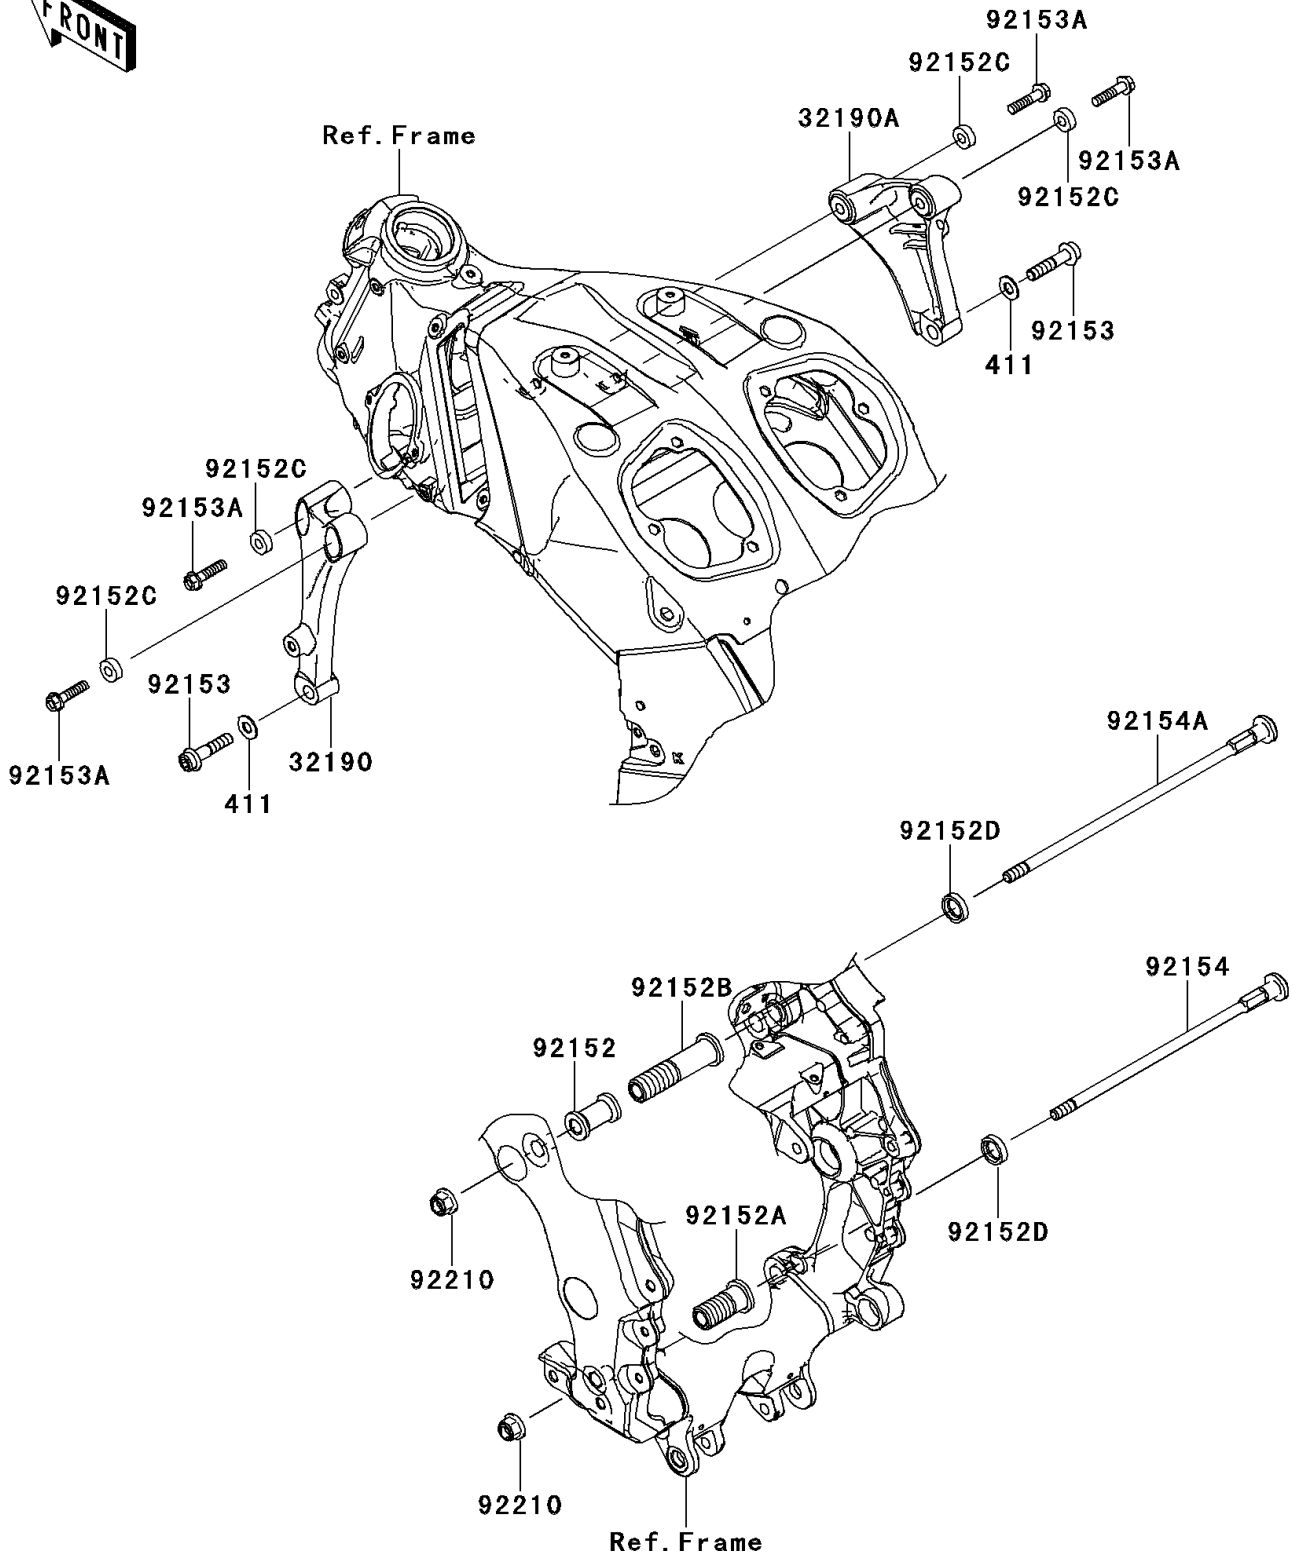

# 2013 NINJA® ZX™ -14R ABS PARTS DIAGRAM

Engine Mount

F2122

# 2013 NINJA® ZX™ -14R ABS PARTS LIST

Engine Mount

ITEM NAME	PART NUMBER	QUANTITY
-----------	-------------	----------