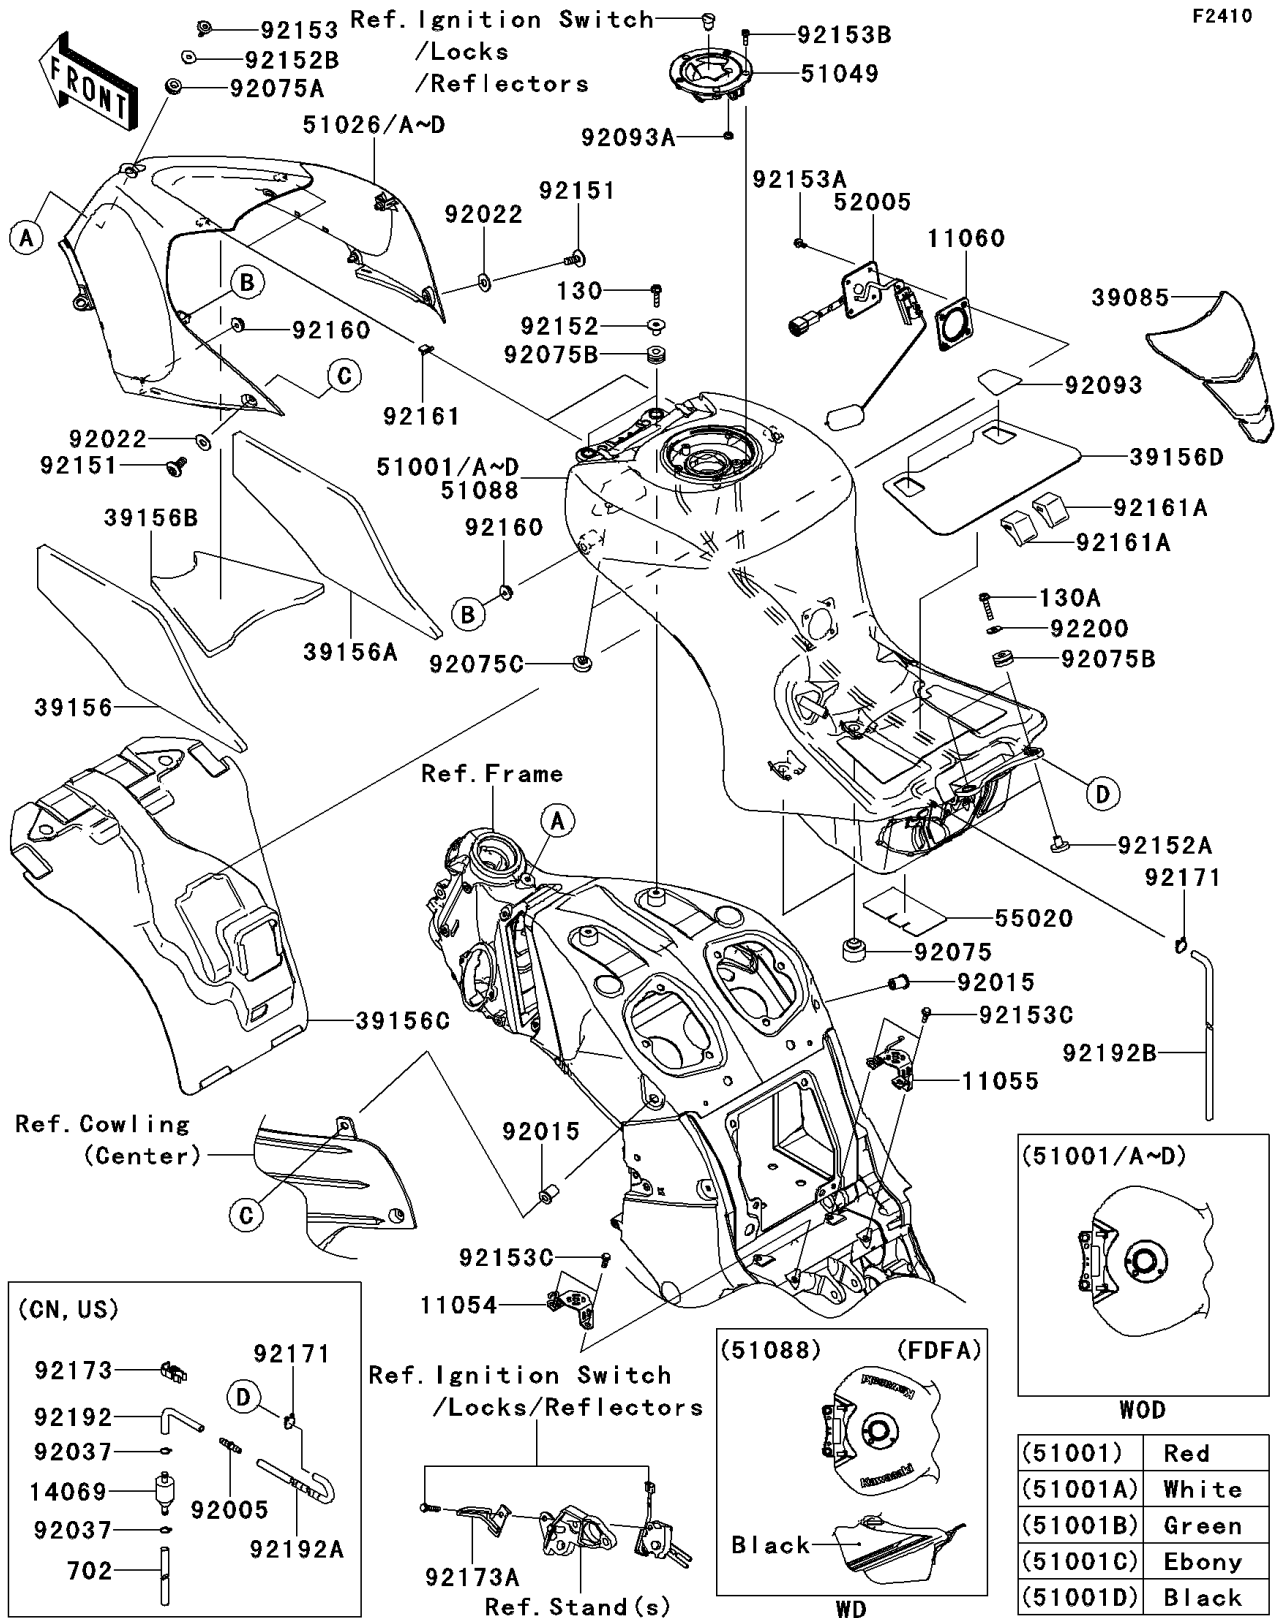

2013 NINJA® ZX™ -14R ABS PARTS DIAGRAM

Fuel Tank

F2410

(CN, US)

- 92173
- 92192
- 92037
- 14069
- 92037
- 702
- 92171
- 92005
- 92192A

Ref. Ignition Switch /Locks/Reflectors

92173A

Ref. Stand(s)

ITEM NAME	PART NUMBER	QUANTITY
BRACKET,FUEL TANK,CNT,LH (Ref # 11054)	11054-0681	1
BRACKET,FUEL TANK,CNT,RH (Ref # 11055)	11055-0063	1
GASKET,FUEL GAUGE (Ref # 11060)	11060-1952	1
PAD-TANK (Ref # 39085)	39085-0054	1
PAD,TANK COVER,LH (Ref # 39156)	39156-0780	1
PAD,TANK COVER,RH (Ref # 39156A)	39156-0781	1
PAD,TANK COVER,CNT (Ref # 39156B)	39156-0782	1
PAD (Ref # 39156C)	39156-0794	1
PAD,FUEL TANK (Ref # 39156D)	39156-0863	1
TANK-COMP-FUEL,P.RED (Ref # 51001)	51001-0752-234	1
COVER TANK,FUEL,P.RED (Ref # 51026)	51026-0008-234	1
CAP-TANK,FUEL (Ref # 51049)	51049-0715	1
GAUGE,FUEL (Ref # 52005)	52005-0093	1
GUARD,FUEL TANK (Ref # 55020)	55020-0551	1
NUT,RUBBER,6MM (Ref # 92015)	92015-1692	2
WASHER,6.5X16X1 (Ref # 92022)	92022-1143	2
DAMPER (Ref # 92075)	92075-015	2
DAMPER (Ref # 92075A)	92075-1634	1
BOLT-FLANGED,6X25 (Ref # 130)	130BA0625	2
BOLT-FLANGED,6X30 (Ref # 130A)	130BA0630	2
DAMPER (Ref # 92075B)	92075-1690	4
DAMPER (Ref # 92075C)	92075-281	2
SEAL (Ref # 92093)	92093-0583	2
SEAL,FUEL TANK CAP (Ref # 92093A)	92093-1030	1
BOLT,SOCKET,6X30 (Ref # 92151)	92151-1605	2
COLLAR (Ref # 92152)	92152-0048	2
COLLAR (Ref # 92152A)	92152-0364	2
COLLAR (Ref # 92152B)	92152-0424	1
BOLT,SOCKET,6X23 (Ref # 92153)	92153-1267	1