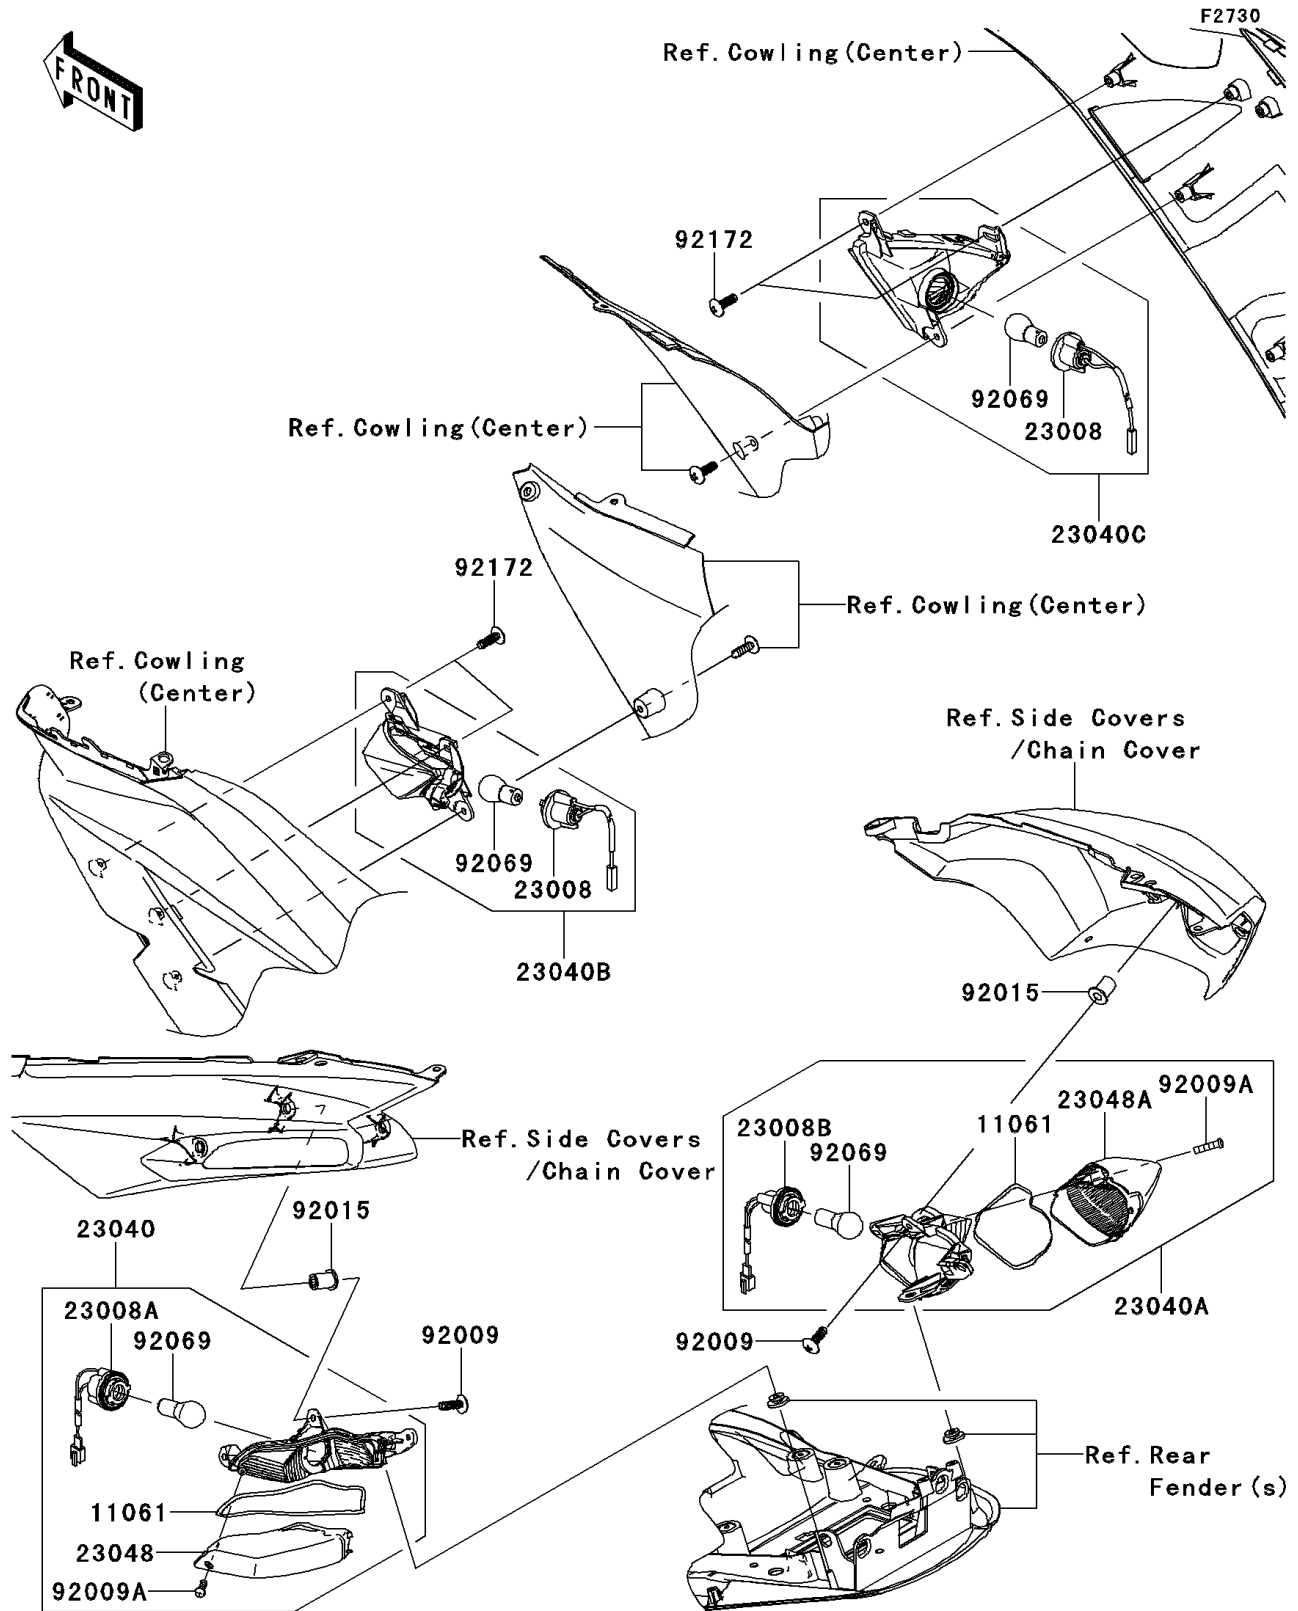

2013 NINJA® ZX™ -14R ABS PARTS DIAGRAM

Turn Signals

2013 NINJA® ZX™ -14R ABS PARTS LIST

Turn Signals

ITEM NAME	PART NUMBER	QUANTITY
-----------	-------------	----------