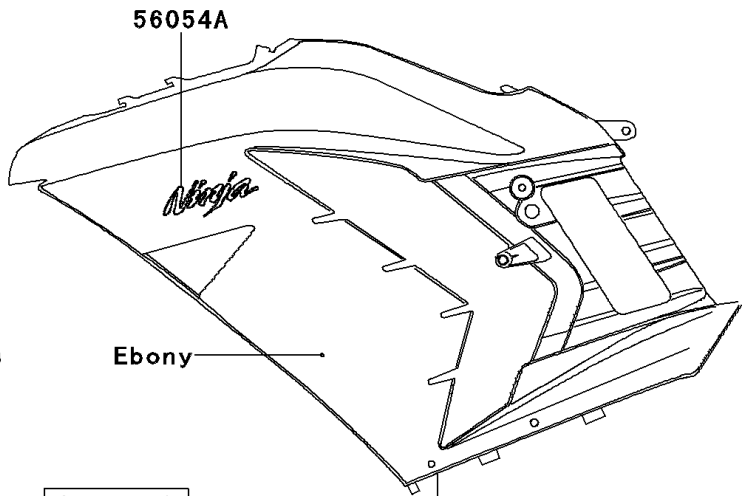

# 2014 NINJA® ZX™ -14R ABS PARTS DIAGRAM

Decals(Ebony)(FEFA)

F2861E

Ref. Meter (s)

Ref. Fuel Tank

Ref. Front Fender (s)

Ref. Cowling (Center)

Ref. Side Covers/Chain Cover

(OPTION)  
57001

Ref. Front Wheel

Ref. Rear Wheel/Chain