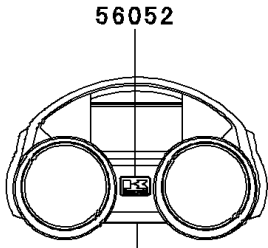

# 2014 NINJA® ZX™ -14R ABS PARTS DIAGRAM

Decals(Ebony)(FEFA)

F2861E

Ref. Meter (s)

Ref. Fuel Tank

Ref. Front Fender (s)

Ref. Cowling (Center)

Ref. Side Covers/Chain Cover

(OPTION)  
57001

Ref. Front Wheel

Ref. Rear Wheel/Chain