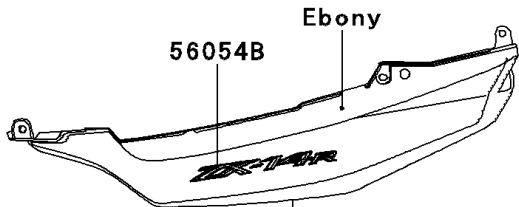

# 2014 NINJA® ZX™ -14R ABS PARTS DIAGRAM

Decals(Ebony)(FEFA)

F2861E

Ref. Meter (s)

Ref. Fuel Tank

Ref. Front Fender (s)

Ref. Cowling (Center)

Ref. Side Covers/Chain Cover

(OPTION)  
57001

Ref. Front Wheel

Ref. Rear Wheel/Chain