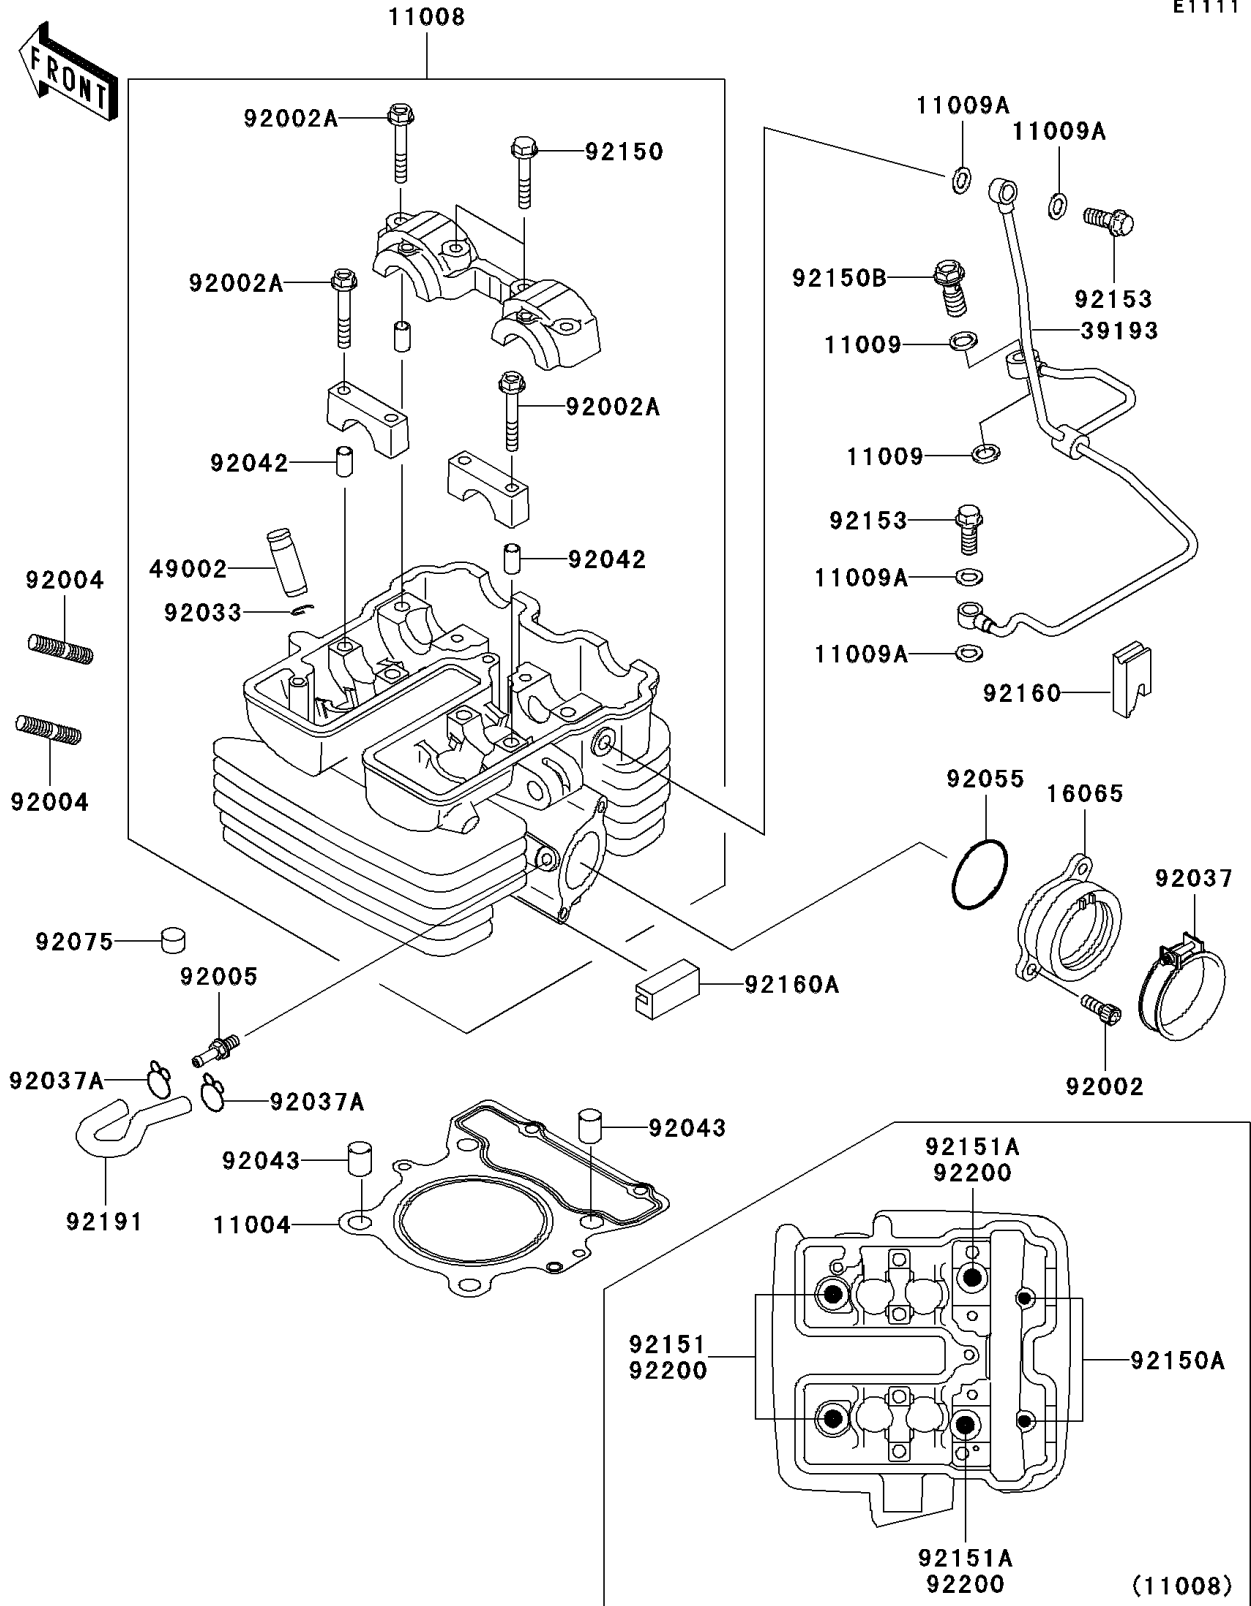

# 2010 Super Sherpa (Canada Only) PARTS DIAGRAM

Cylinder Head

E1111

## 2010 Super Sherpa (Canada Only) PARTS LIST

### Cylinder Head

ITEM NAME	PART NUMBER	QUANTITY
GASKET-HEAD (Ref # 11004)	11004-1328	1
HEAD-COMP-CYLINDER (Ref # 11008)	11008-1340	1
GASKET,10X14.5X1.5 (Ref # 11009)	11009-1105	2
GASKET,8.2X14X1.0 (Ref # 11009A)	11009-1344	4
HOLDER-CARBURETOR (Ref # 16065)	16065-1342	1
PIPE-OIL (Ref # 39193)	39193-1032	1
GUIDE-VALVE (Ref # 49002)	49002-1126	AR
BOLT,6X16 (Ref # 92002)	92002-1143	2
BOLT,6X40 (Ref # 92002A)	92002-1756	6
STUD,8X22 (Ref # 92004)	92004-1217	2
FITTING,BLEED PIPE (Ref # 92005)	92005-1337	1
RING-SNAP (Ref # 92033)	92033-1247	4
CLAMP,ID=53,BLACK (Ref # 92037)	92037-1304	1
CLAMP (Ref # 92037A)	92037-1610	2
PIN,DOWEL,6.3X8X14 (Ref # 92042)	92042-007	6
PIN,10.1X12X14 (Ref # 92043)	92043-4009	2
RING-O,35.2X1.9 (Ref # 92055)	92055-520	1
DAMPER (Ref # 92075)	92075-182	20
BOLT,6X35 (Ref # 92150)	92150-1083	2
BOLT,6X135 (Ref # 92150A)	92150-1552	2
BOLT,BANJO,10X23 (Ref # 92150B)	92150-1641	1
BOLT,10X158 (Ref # 92151)	92151-1152	2
BOLT (Ref # 92151A)	92151-1263	2
BOLT,BANJO,8X20 (Ref # 92153)	92153-0651	2
DAMPER (Ref # 92160)	92160-1816	1
DAMPER (Ref # 92160A)	92160-1879	1
TUBE (Ref # 92191)	92191-1158	1
WASHER,10.5X19X2.3 (Ref # 92200)	92200-1339	4