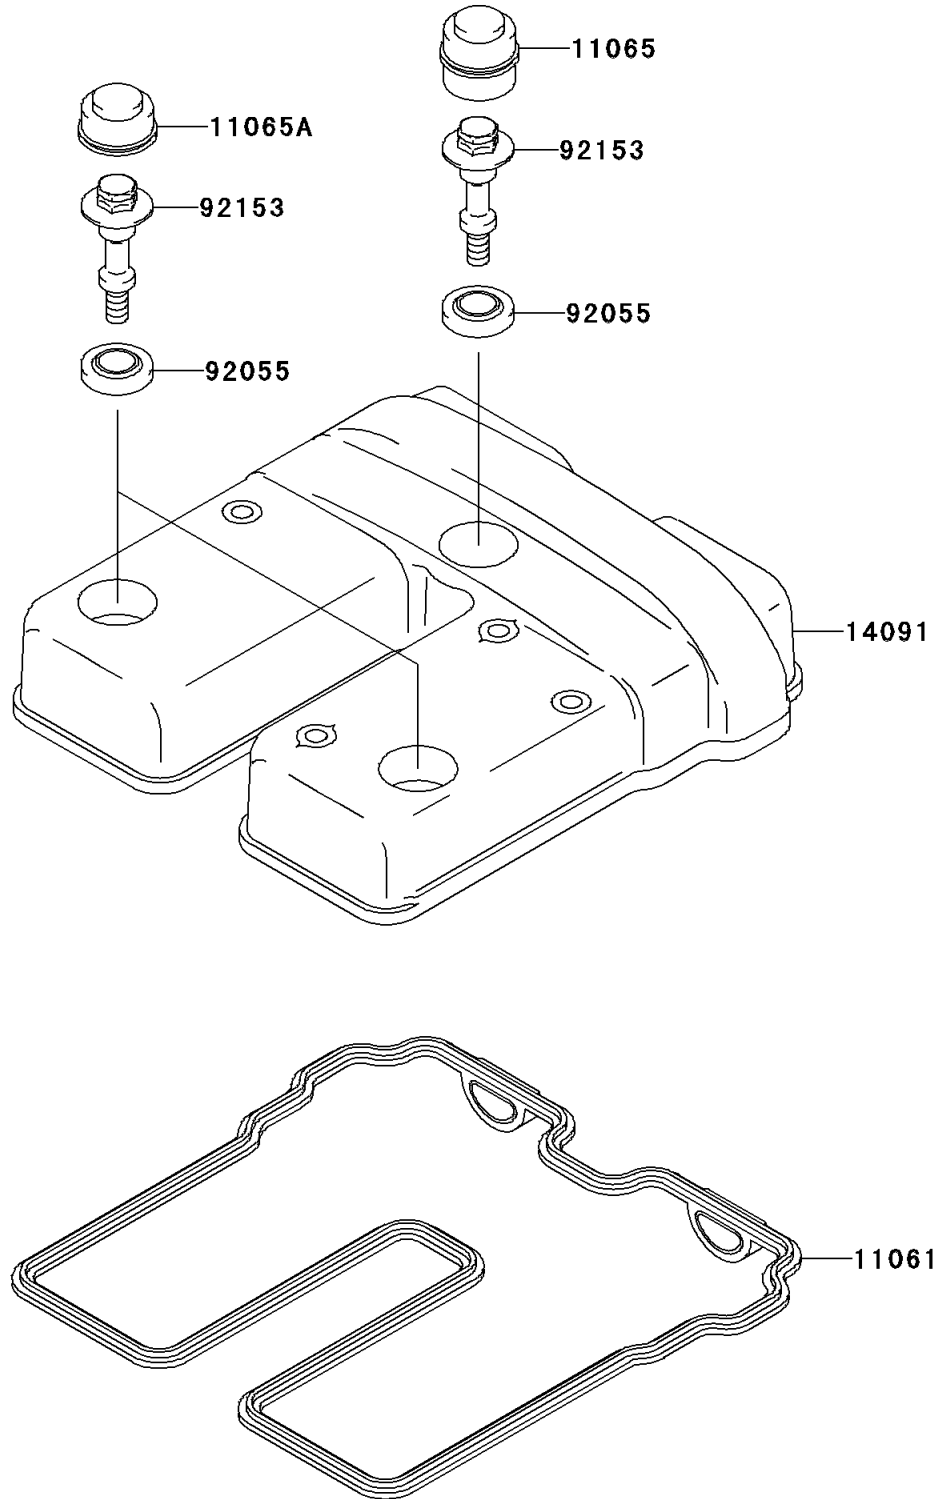

# 2010 Super Sherpa (Canada Only) PARTS DIAGRAM

Cylinder Head Cover

E1112

## 2010 Super Sherpa (Canada Only) PARTS LIST

### Cylinder Head Cover

ITEM NAME	PART NUMBER	QUANTITY
GASKET,HEAD COVER (Ref # 11061)	11061-0044	1
CAP (Ref # 11065)	11065-1078	1
CAP (Ref # 11065A)	11065-1079	2
COVER,HEAD (Ref # 14091)	14091-0102	1
RING-O,HEAD COVER BOLT (Ref # 92055)	92055-1352	3
BOLT (Ref # 92153)	92153-1363	3