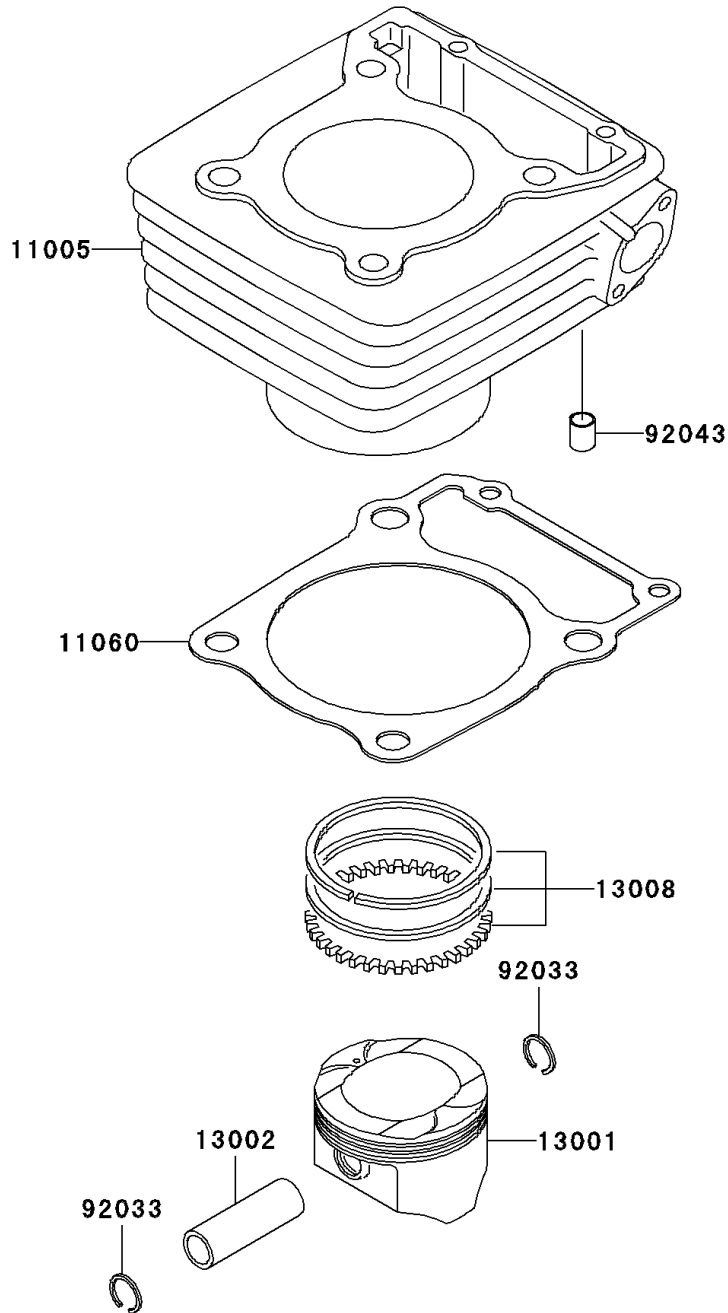

2010 Super Sherpa (Canada Only) PARTS DIAGRAM

Cylinder/Piston(s)

E1120

2010 Super Sherpa (Canada Only) PARTS LIST

Cylinder/Piston(s)

ITEM NAME	PART NUMBER	QUANTITY
CYLINDER-ENGINE (Ref # 11005)	11005-1860	1
GASKET,CYLINDER BASE (Ref # 11060)	11060-1740	1
PISTON-ENGINE (Ref # 13001)	13001-1492	1
PIN-PISTON (Ref # 13002)	13002-1073	1
RING-SET-PISTON (Ref # 13008)	13008-1177	1
RING-SNAP (Ref # 92033)	92033-1054	2
PIN,10.1X12X14 (Ref # 92043)	92043-4009	2