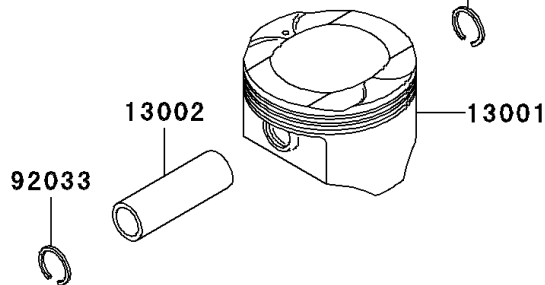

2010 Super Sherpa (Canada Only) PARTS DIAGRAM

Cylinder/Piston(s)

E1120

2010 Super Sherpa (Canada Only) PARTS LIST

Cylinder/Piston(s)

ITEM NAME	PART NUMBER	QUANTITY
CYLINDER-ENGINE (Ref # 11005)	11005-1860	1
GASKET,CYLINDER BASE (Ref # 11060)	11060-1740	1
PISTON-ENGINE (Ref # 13001)	13001-1492	1
PIN-PISTON (Ref # 13002)	13002-1073	1
RING-SET-PISTON (Ref # 13008)	13008-1177	1
RING-SNAP (Ref # 92033)	92033-1054	2
PIN,10.1X12X14 (Ref # 92043)	92043-4009	2