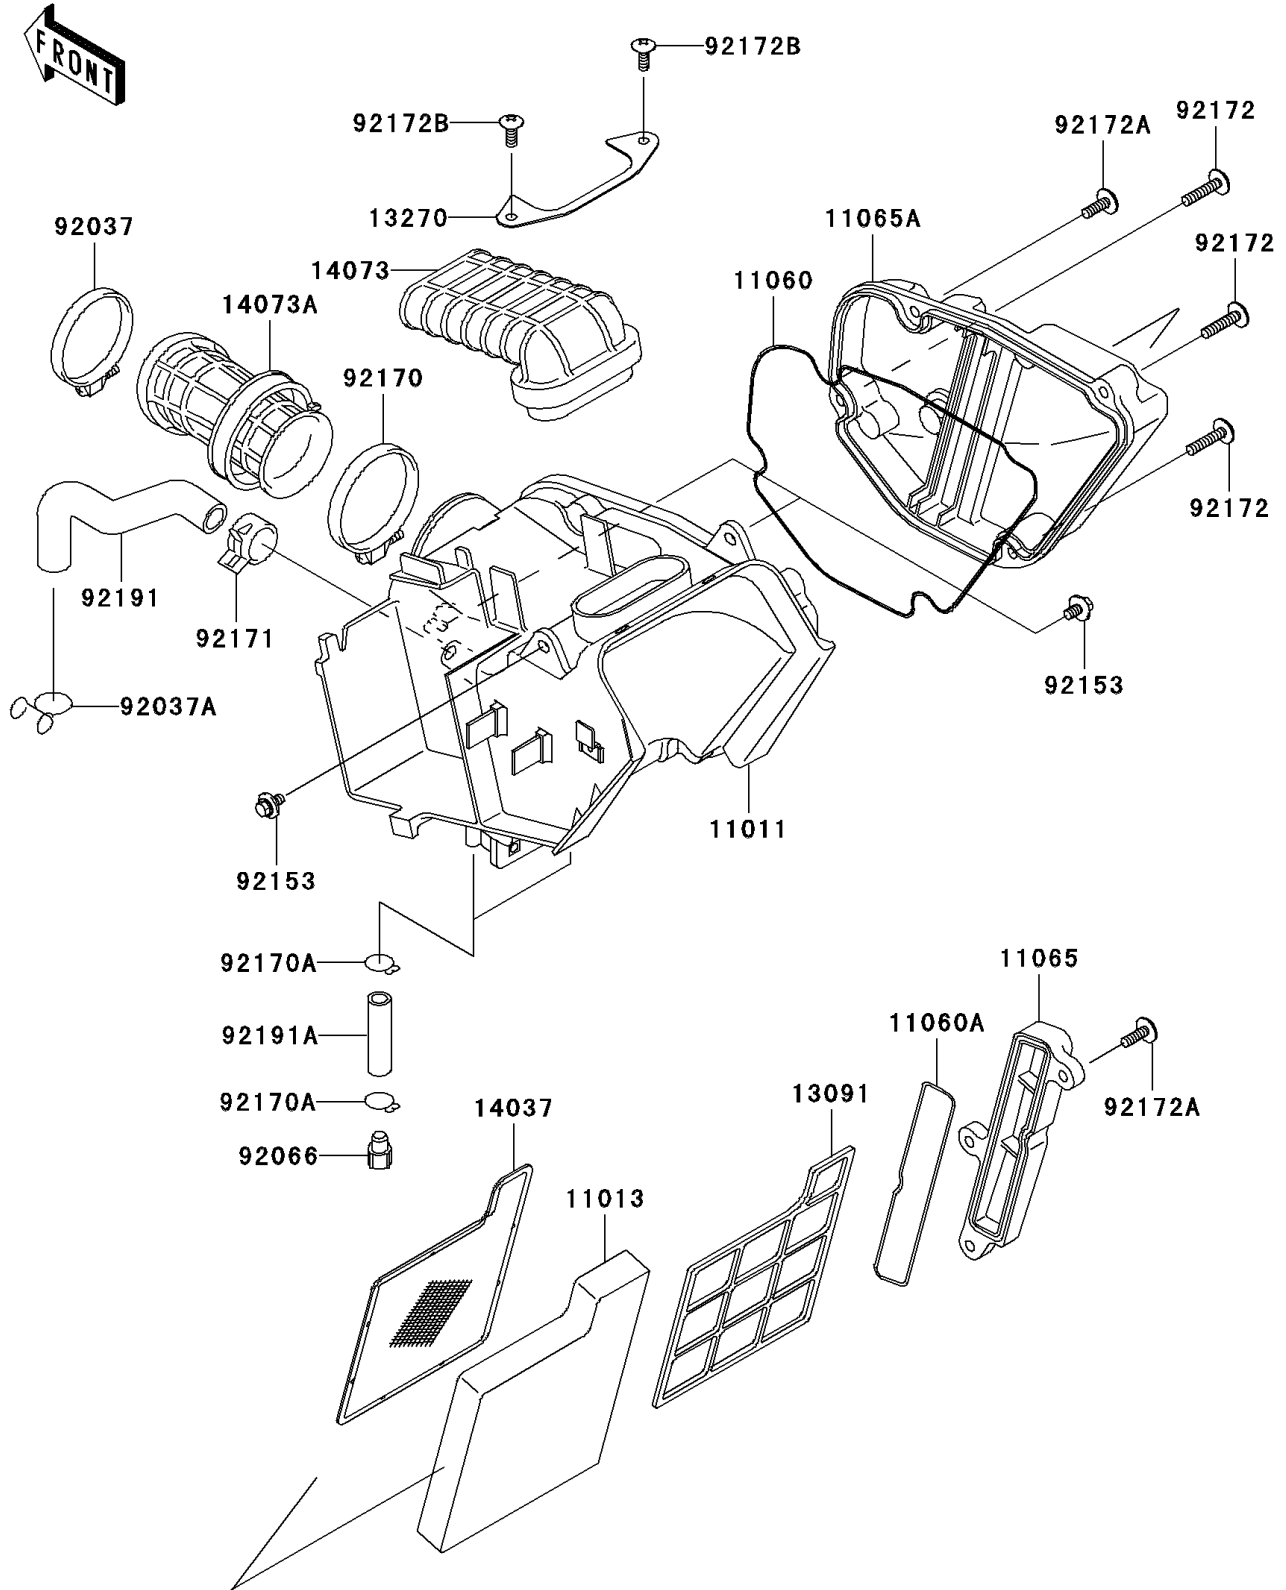

# 2010 Super Sherpa (Canada Only) PARTS DIAGRAM

Air Cleaner

E1130

## 2010 Super Sherpa (Canada Only) PARTS LIST

### Air Cleaner

ITEM NAME	PART NUMBER	QUANTITY
CASE-AIR FILTER (Ref # 11011)	11011-1625	1
ELEMENT-AIR FILTER (Ref # 11013)	11013-1265	1
GASKET,AIR FILTER (Ref # 11060)	11060-1773	1
GASKET,AIR FILTER CAP (Ref # 11060A)	11060-1799	1
CAP,AIR FILTER (Ref # 11065)	11065-1066	1
CAP,AIR FILTER (Ref # 11065A)	11065-1191	1
HOLDER (Ref # 13091)	13091-1989	1
PLATE (Ref # 13270)	13270-1880	1
SCREEN (Ref # 14037)	14037-1236	1
DUCT,AIR INTAKE (Ref # 14073)	14073-1689	1
DUCT,AIR OUTLET (Ref # 14073A)	14073-1709	1
CLAMP (Ref # 92037)	92037-1554	1
CLAMP,TUBE (Ref # 92037A)	92037-213	1
PLUG,DRAIN (Ref # 92066)	92066-1475	2
BOLT,6X12 (Ref # 92153)	92153-0503	3
CLAMP (Ref # 92170)	92170-1760	1
CLAMP,11.6MM (Ref # 92170A)	92170-1796	4
CLAMP (Ref # 92171)	92171-0329	1
SCREW,6X28 (Ref # 92172)	92172-0224	3
SCREW,6X18 (Ref # 92172A)	92172-0225	4
SCREW,6X16 (Ref # 92172B)	92172-0227	2
TUBE,BREATHER (Ref # 92191)	92191-1128	1
TUBE,8X12X50 (Ref # 92191A)	92191-1172	2