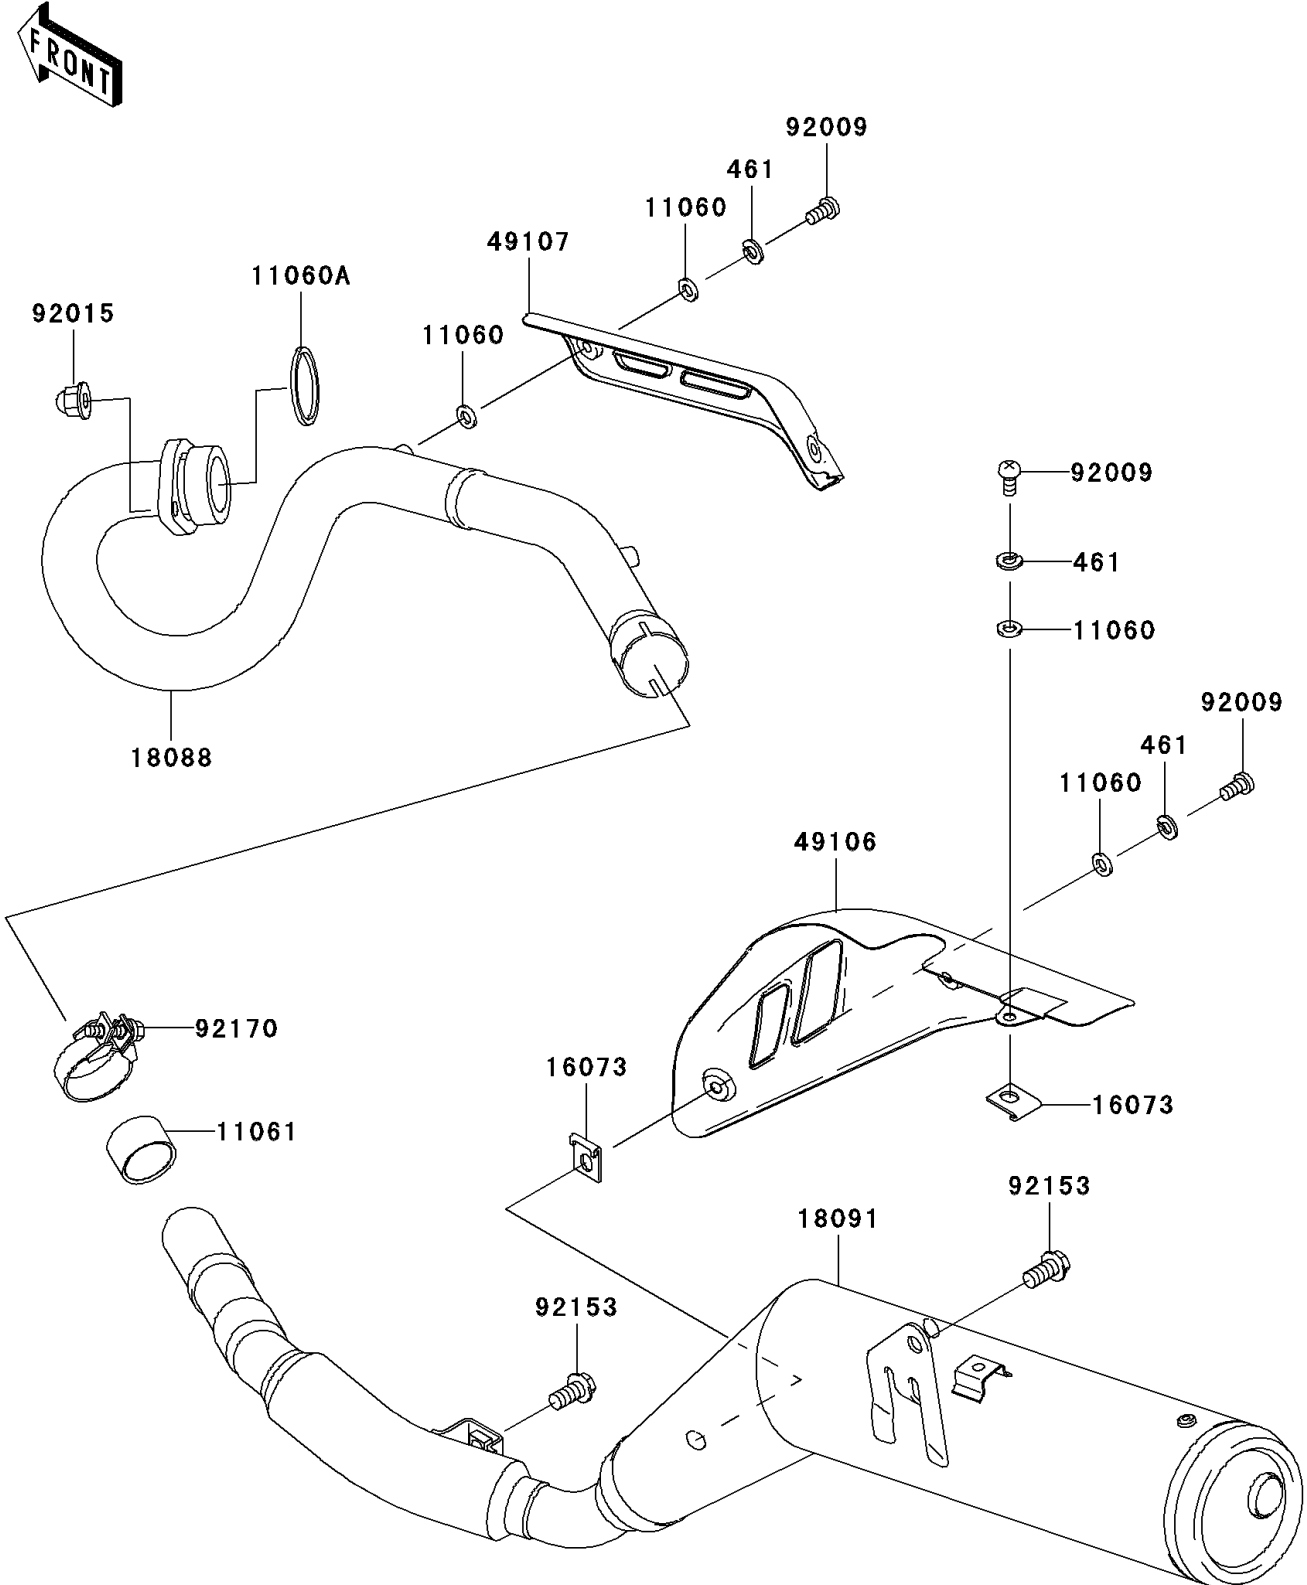

2010 Super Sherpa (Canada Only) PARTS DIAGRAM

Muffler(s)

E1140

2010 Super Sherpa (Canada Only) PARTS LIST

Muffler(s)

ITEM NAME	PART NUMBER	QUANTITY
WASHER-SPRING,6MM (Ref # 461)	461S0600	5
GASKET,6.2X11.5X1.5 (Ref # 11060)	11060-1109	7
GASKET,EXHAUST PIPE (Ref # 11060A)	11060-1203	1
GASKET,MUFFLER CONNECTING (Ref # 11061)	11061-0360	1
INSULATOR (Ref # 16073)	16073-1113	3
PIPE-EXHAUST (Ref # 18088)	18088-0047	1
BODY-COMP-MUFFLER (Ref # 18091)	18091-0283	1
COVER-MUFFLER (Ref # 49106)	49106-1224	1
COVER-EXHAUST PIPE (Ref # 49107)	49107-1137	1
SCREW (Ref # 92009)	92009-1805	5
NUT (Ref # 92015)	92015-1923	2
BOLT,FLANGED,8X16 (Ref # 92153)	92153-1308	2
CLAMP,MUFFLER (Ref # 92170)	92170-1454	1