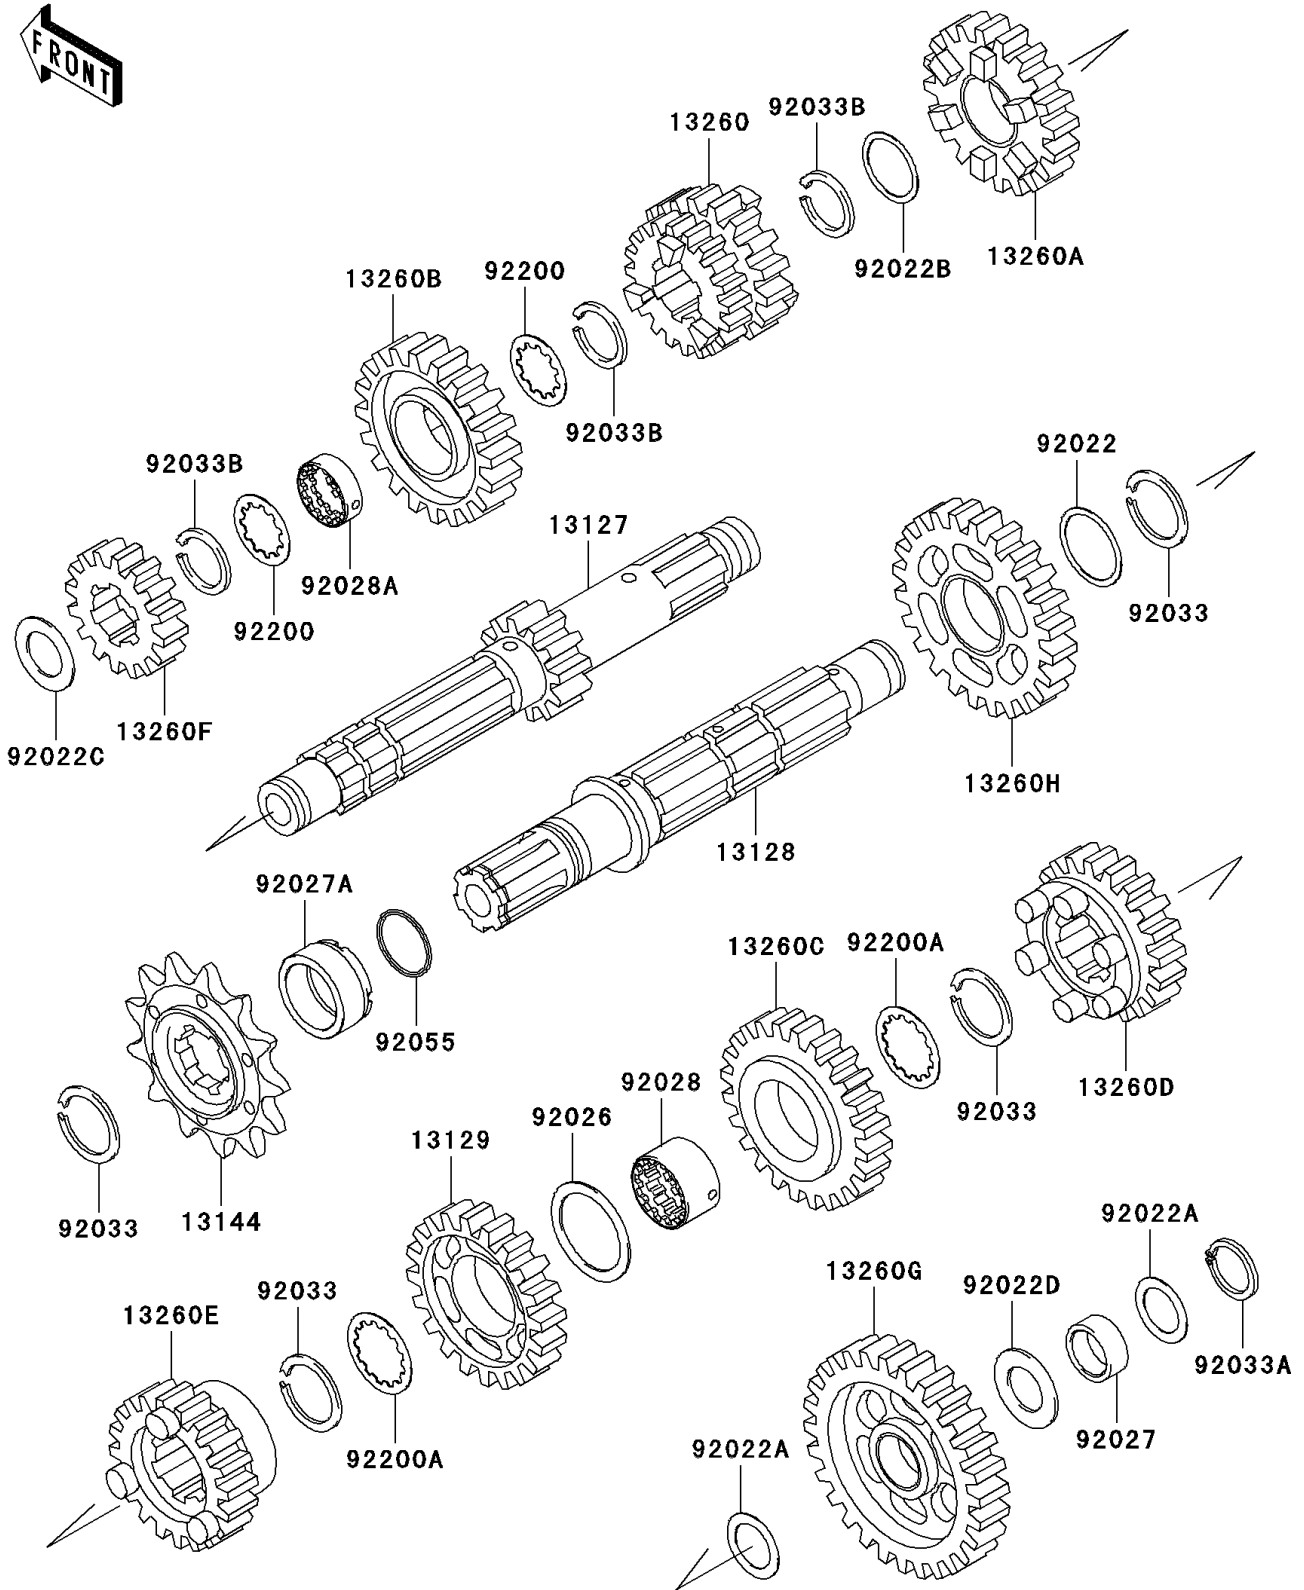

2010 Super Sherpa (Canada Only) PARTS DIAGRAM

Transmission

E1361

2010 Super Sherpa (Canada Only) PARTS LIST

Transmission

ITEM NAME	PART NUMBER	QUANTITY
SHAFT-TRANSMISSION INPUT,11T (Ref # 13127)	13127-1258	1
SHAFT-TRANSMISSION OUTPUT (Ref # 13128)	13128-1224	1
GEAR,OUTPUT 3RD,27T (Ref # 13129)	13129-1650	1
SPROCKET-OUTPUT,14T (Ref # 13144)	13144-1237	1
GEAR,INPUT 3RD&4TH,18T&27T (Ref # 13260)	13260-1656	1
GEAR,INPUT 5TH,26T (Ref # 13260A)	13260-1657	1
GEAR,INPUT TOP,27T (Ref # 13260B)	13260-1658	1
GEAR,OUTPUT 4TH,31T (Ref # 13260C)	13260-1660	1
GEAR,OUTPUT 5TH,25T (Ref # 13260D)	13260-1661	1
GEAR,OUTPUT TOP,23T (Ref # 13260E)	13260-1662	1
GEAR,INPUT 2ND,16T (Ref # 13260F)	13260-1672	1
GEAR,OUTPUT LOW,34T (Ref # 13260G)	13260-1673	1
GEAR,OUTPUT 2ND,34T (Ref # 13260H)	13260-1674	1
WASHER,25.3X30X0.5 (Ref # 92022)	92022-159	1
WASHER,17.3X25X0.5 (Ref # 92022A)	92022-1614	2
WASHER,22.3X27X0.5 (Ref # 92022B)	92022-198	1
WASHER,17.3X28X1 (Ref # 92022C)	92022-255	1
WASHER,17.3X30X1.4 (Ref # 92022D)	92022-270	1
SPACER,30X38X1.0 (Ref # 92026)	92026-079	1
COLLAR,17X22X8.5 (Ref # 92027)	92027-1315	1
COLLAR,25X32X15.3 (Ref # 92027A)	92027-1800	1
BUSHING,OUTPUT 3RD&4TH GEAR (Ref # 92028)	92028-1822	1
BUSHING,INPUT TOP GEAR (Ref # 92028A)	92028-1823	1
RING-SNAP,24MM (Ref # 92033)	92033-026	4
RING-SNAP (Ref # 92033A)	92033-032	1
RING-SNAP (Ref # 92033B)	92033-1293	3
RING-O,21.5X1.5 (Ref # 92055)	92055-1293	1
WASHER,INPUT (Ref # 92200)	92200-1370	2
WASHER,OUTPUT (Ref # 92200A)	92200-1371	2