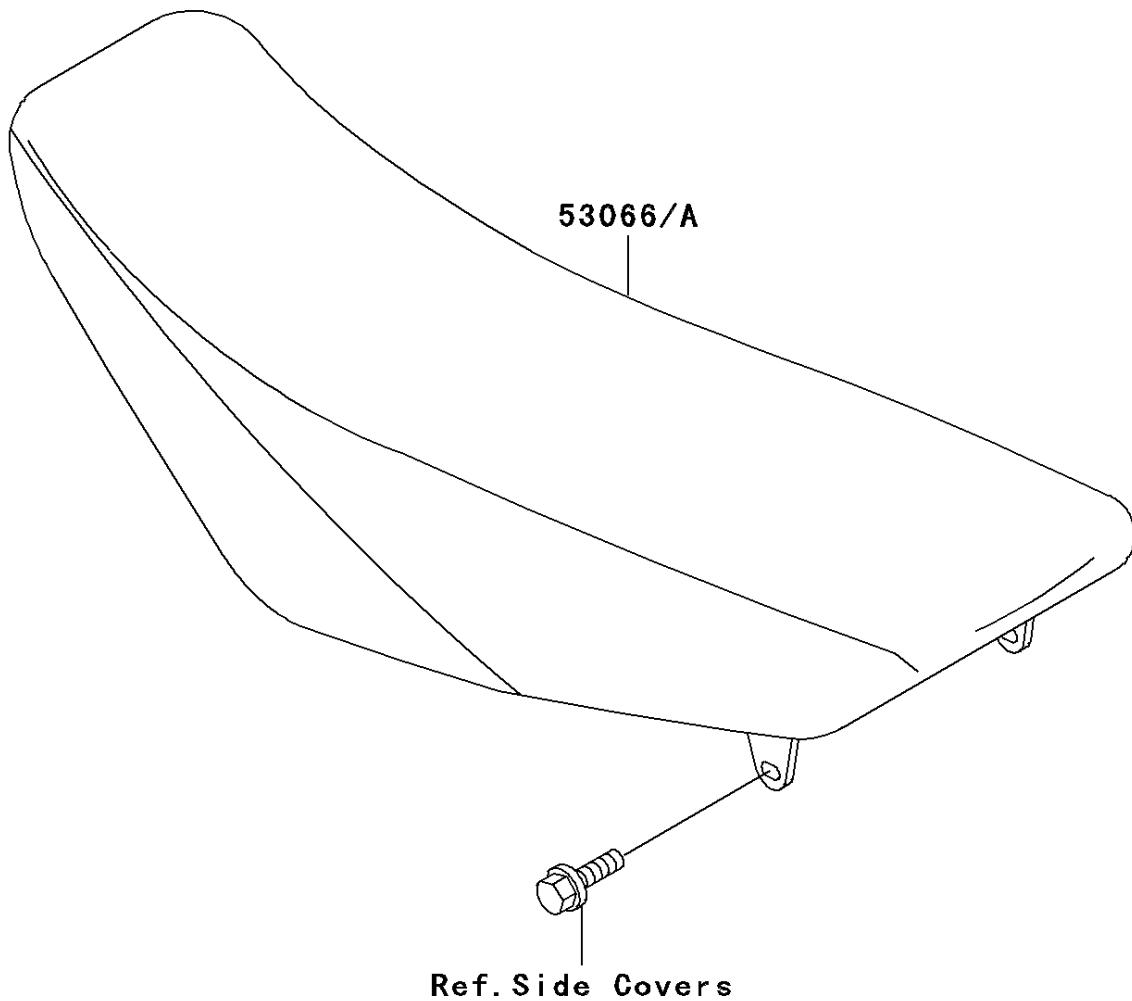

2007 KX85 PARTS DIAGRAM

Seat

F2510

2007 KX85 PARTS LIST

Seat

ITEM NAME	PART NUMBER	QUANTITY
SEAT-ASSY, GREEN/BLACK (Ref # 53066A)	53066-0093-336	1