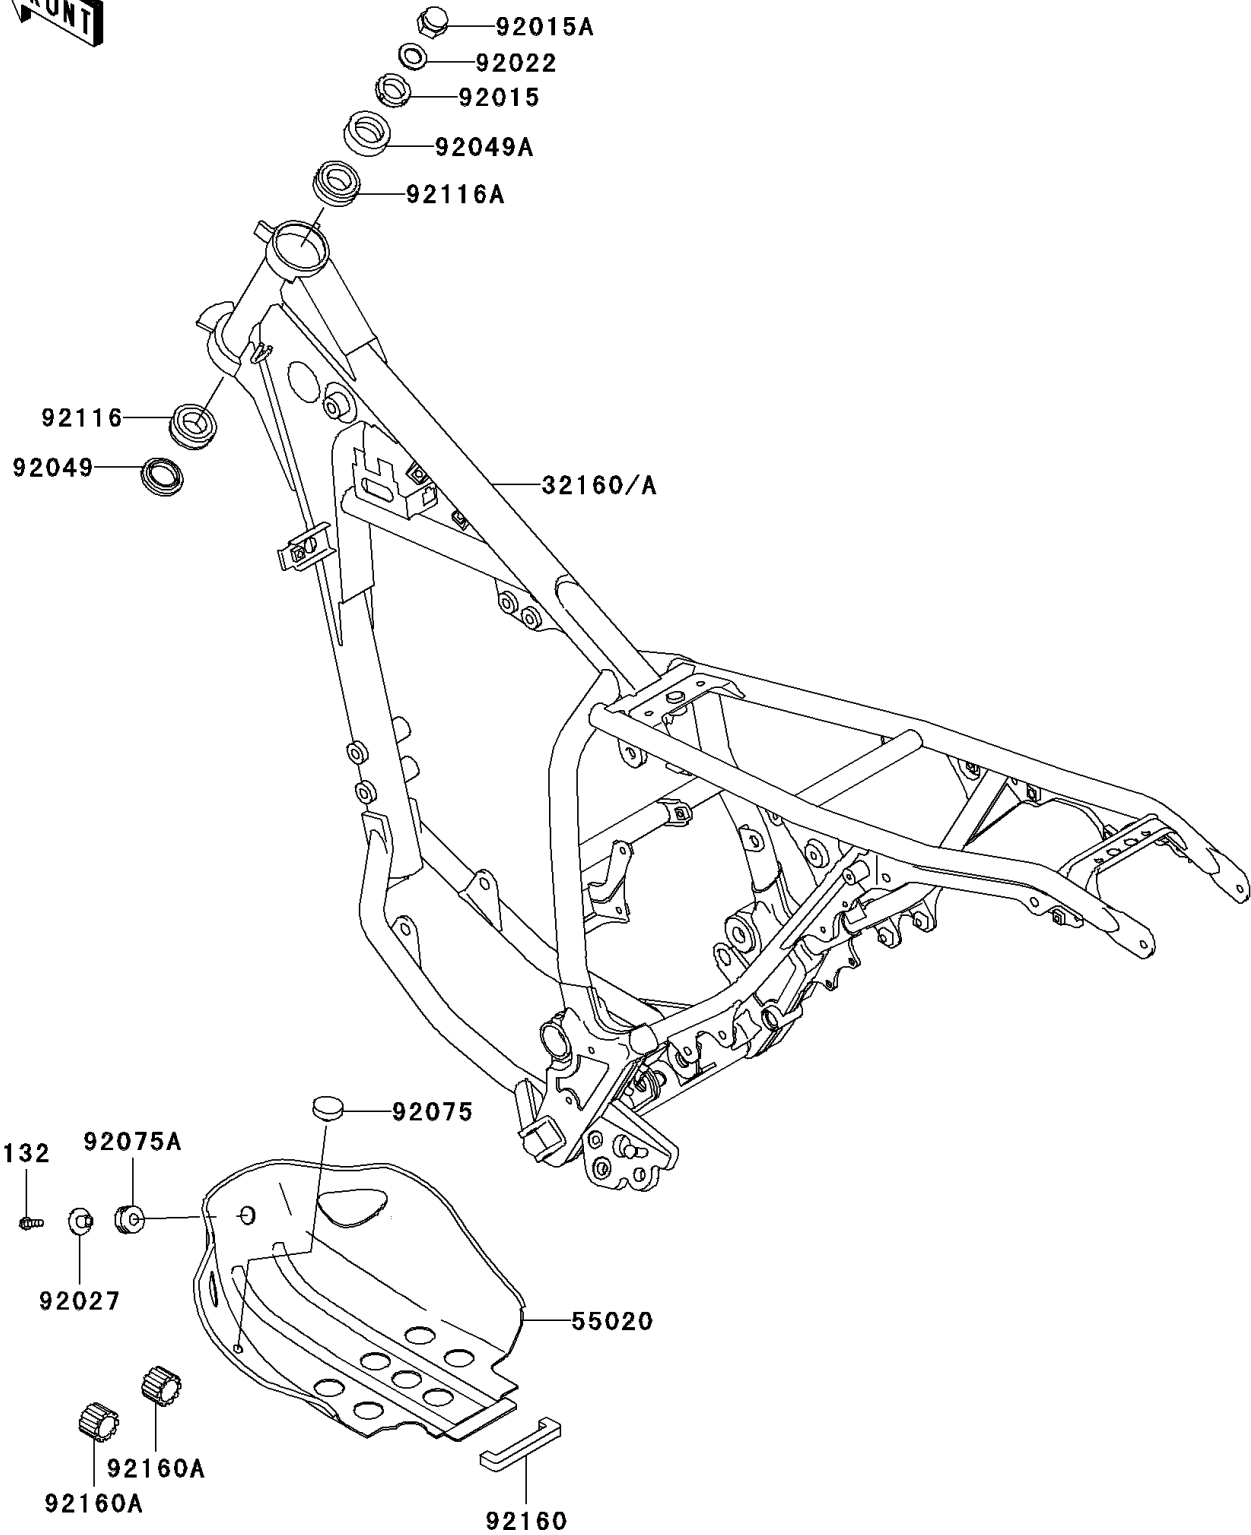

2010 Super Sherpa (Canada Only) PARTS DIAGRAM

Frame

F2120

2010 Super Sherpa (Canada Only) PARTS LIST

Frame

ITEM NAME	PART NUMBER	QUANTITY
BOLT-FLANGED-SMALL,6X20 (Ref # 132)	132BA0620	1
FRAME-COMP,F.S.BLACK (Ref # 32160A)	32160-0141-18R	1
GUARD,ENGINE (Ref # 55020)	55020-1734	1
NUT,25MM,T=12 (Ref # 92015)	92015-1546	1
NUT,STEERING STEM,22MM (Ref # 92015A)	92015-1867	1
WASHER,STEERING STEM (Ref # 92022)	92022-1873	1
COLLAR,L=13.1 (Ref # 92027)	92027-251	1
SEAL-OIL,XMHE36X52X4J (Ref # 92049)	92049-1162	1
SEAL-OIL,STEERING STEM (Ref # 92049A)	92049-1214	1
DAMPER (Ref # 92075)	92075-005	1
DAMPER (Ref # 92075A)	92075-1690	1
BEARING-ROLLER,HR320/28XJ (Ref # 92116)	92116-1009	1
BEARING-ROLLER,HICAP 32005JR (Ref # 92116A)	92116-1052	1
DAMPER (Ref # 92160)	92160-1835	1
DAMPER (Ref # 92160A)	92160-1884	2