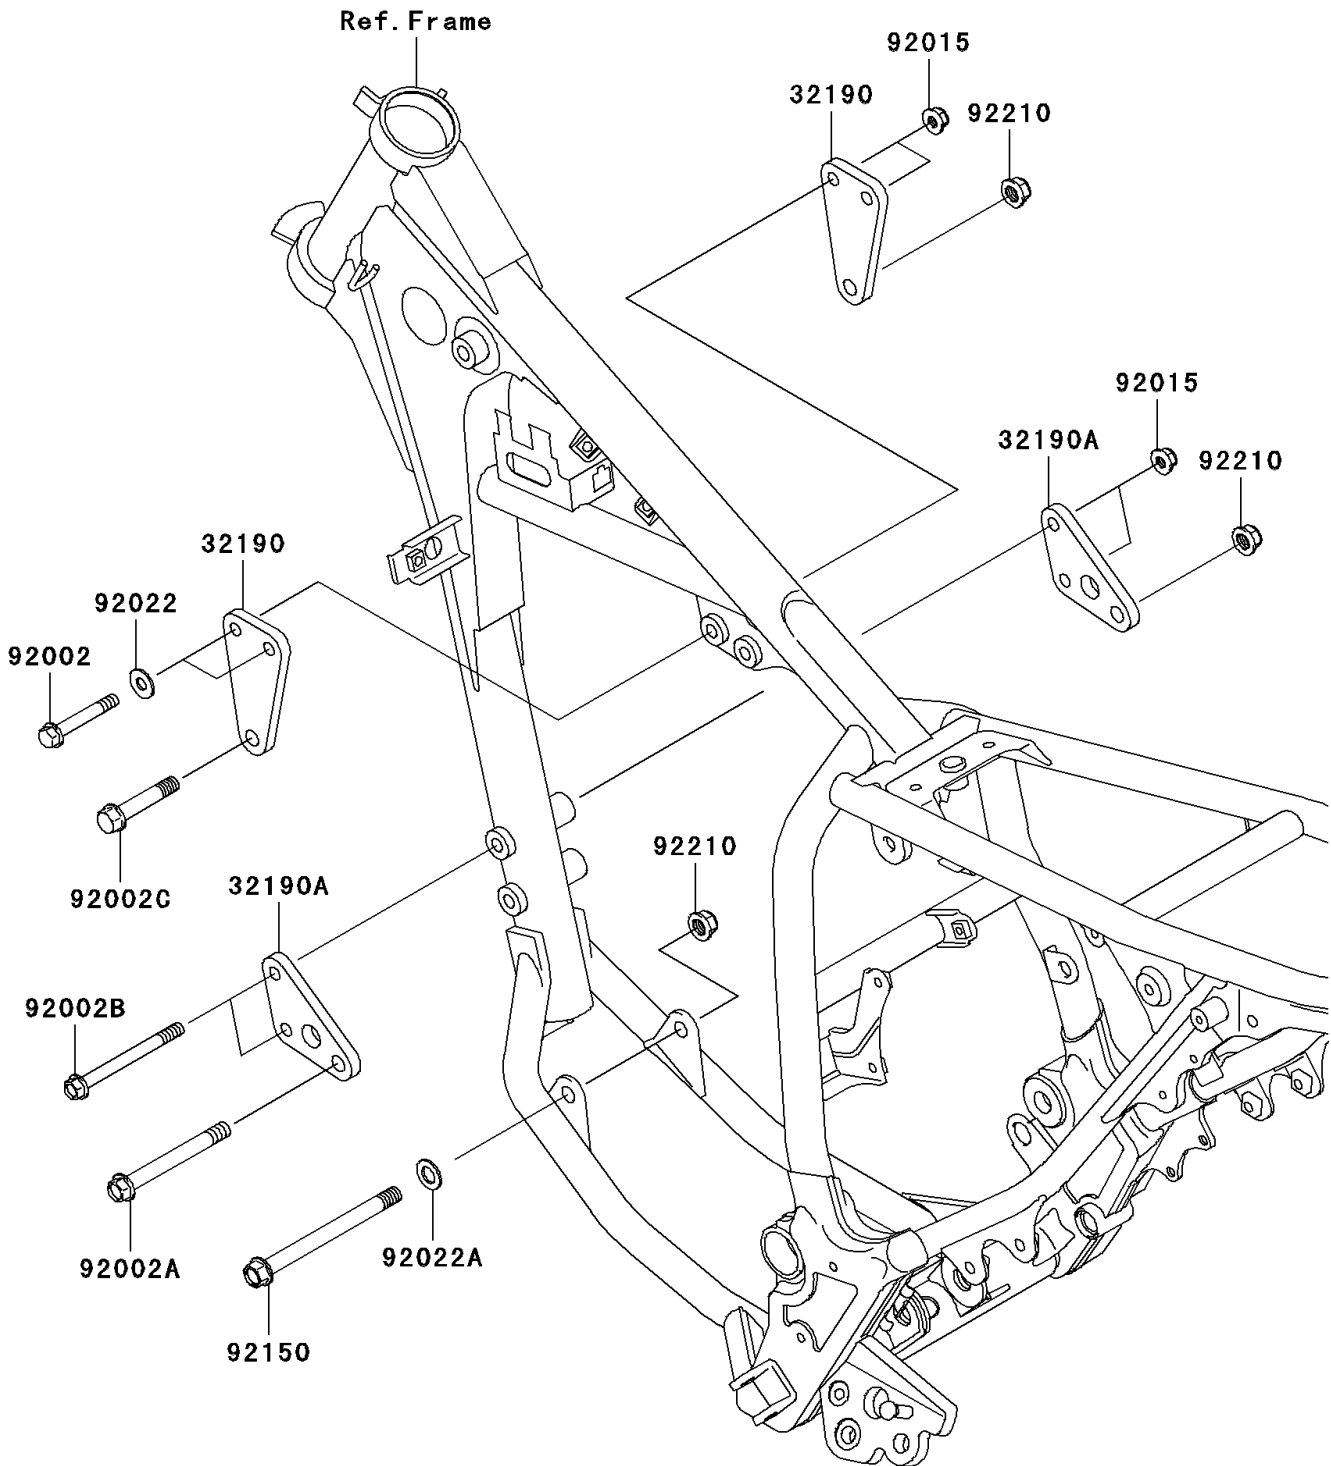

2010 Super Sherpa (Canada Only) PARTS DIAGRAM

Engine Mount

F2122

2010 Super Sherpa (Canada Only) PARTS LIST

Engine Mount

ITEM NAME	PART NUMBER	QUANTITY
BRACKET-ENGINE,HEAD (Ref # 32190)	32190-1099	2
BRACKET-ENGINE,FR (Ref # 32190A)	32190-1100	2
BOLT (Ref # 92002)	92002-1221	2
BOLT,10X90 (Ref # 92002A)	92002-1674	1
BOLT,FLANGED,8X90 (Ref # 92002B)	92002-1849	2
BOLT,FLANGED,10X53 (Ref # 92002C)	92002-1936	1
NUT,8MM (Ref # 92015)	92015-1432	4
WASHER,8.5X20X1.6 (Ref # 92022)	92022-1561	2
WASHER,11.5X20.5X1.6 (Ref # 92022A)	92022-1768	1
BOLT,FLANGED,10X120 (Ref # 92150)	92150-1642	1
NUT,LOCK,FLANGED,10MM (Ref # 92210)	92210-1080	3