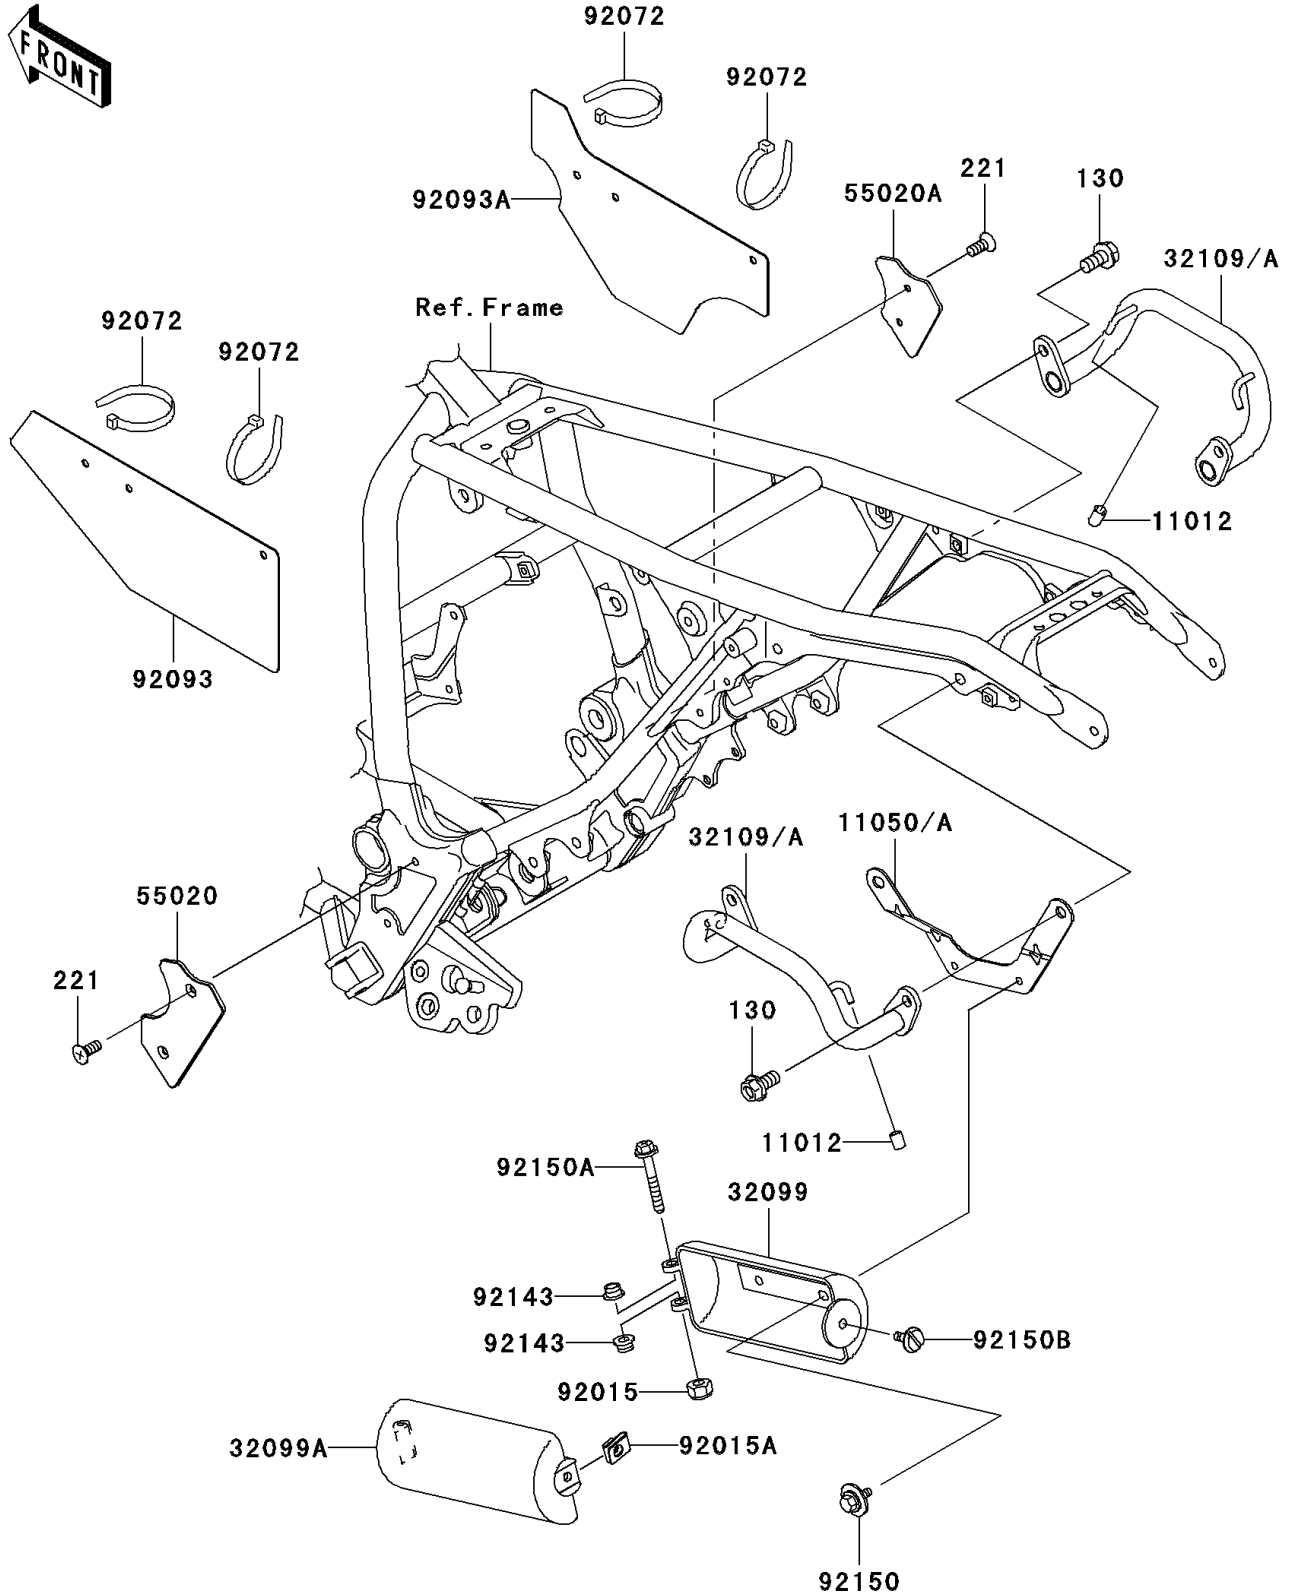

2010 Super Sherpa (Canada Only) PARTS DIAGRAM

Frame Fittings

F2131

2010 Super Sherpa (Canada Only) PARTS LIST

Frame Fittings

ITEM NAME	PART NUMBER	QUANTITY
BOLT-FLANGED,8X16 (Ref # 130)	130BA0816	4
SCREW-CSK-CROSS,5X12 (Ref # 221)	221AA0512	4
CAP,BUNGEE CORD HOOK (Ref # 11012)	11012-1589	4
BRACKET,TOOL CASE,F.S.BLACK (Ref # 11050A)	11050-1445-18R	1
CASE,TOOL,BODY (Ref # 32099)	32099-1184	1
CASE,TOOL,CAP (Ref # 32099A)	32099-1185	1
GRIP-FRAME,F.S.BLACK (Ref # 32109A)	32109-1260-18R	2
GUARD,FOOT,LH (Ref # 55020)	55020-1606	1
GUARD,FOOT,RH (Ref # 55020A)	55020-1607	1
NUT,LOCK,5MM (Ref # 92015)	92015-1221	1
NUT,6MM (Ref # 92015A)	92015-1602	1
BAND,L=202 (Ref # 92072)	92072-1195	4
SEAL,AIR CLEANER,LH (Ref # 92093)	92093-1450	1
SEAL,AIR CLEANER,RH (Ref # 92093A)	92093-1451	1
COLLAR (Ref # 92143)	92143-1234	2
BOLT,FLANGED,6X14,WASHER (Ref # 92150)	92150-1392	2
BOLT,ADJUST,5X45 (Ref # 92150A)	92150-1590	1
BOLT,6X14 (Ref # 92150B)	92150-3732	1