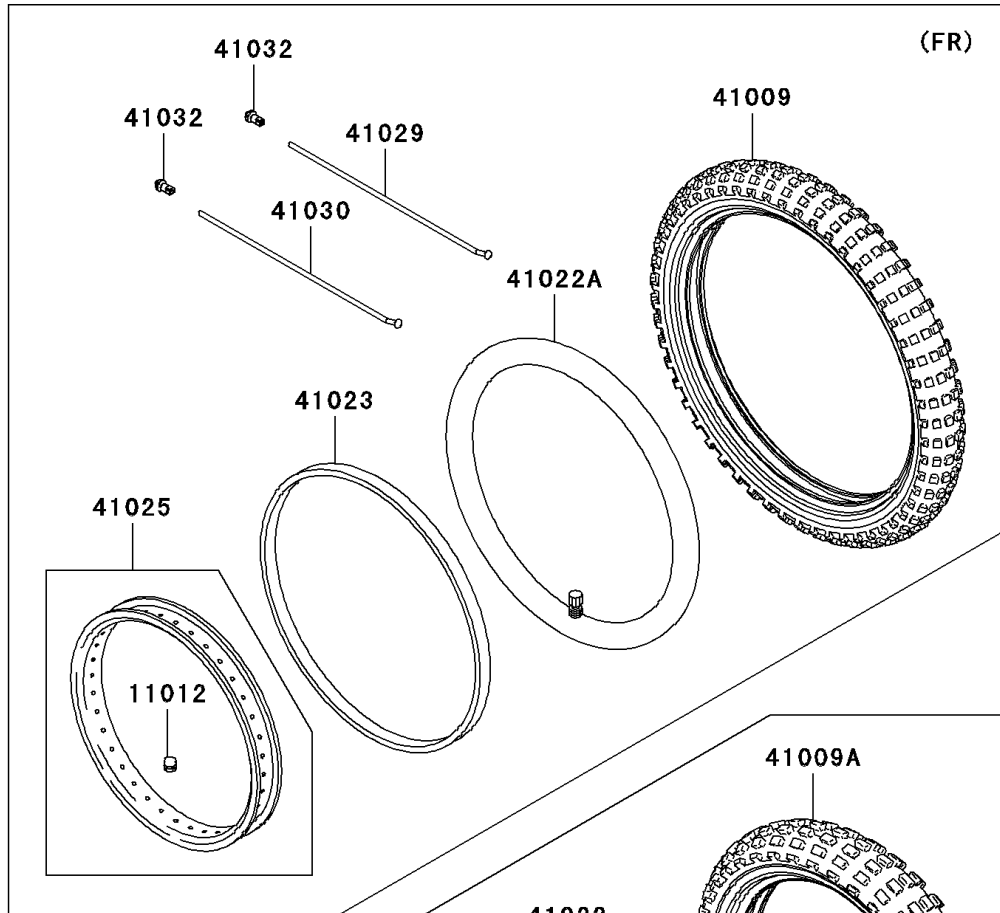

2010 Super Sherpa (Canada Only) PARTS DIAGRAM

Wheels/Tires

F2210

2010 Super Sherpa (Canada Only) PARTS LIST

Wheels/Tires

ITEM NAME	PART NUMBER	QUANTITY
CAP,BEAD STOPPER (Ref # 11012)	11012-1670	2
TIRE,FR,2.75-21 45P,TW301(BS) (Ref # 41009)	41009-1194	1
TIRE,RR,4.10-18 59P,TW302(BS) (Ref # 41009A)	41009-1195	1
TUBE-TIRE,4.10-18(BS) (Ref # 41022)	41022-1145	1
TUBE-TIRE,2.75/3.50-21(BS) (Ref # 41022A)	41022-1178	1
BAND-RIM,X-21(BS) (Ref # 41023)	41023-1009	1
BAND-RIM,4.10-18(BS) (Ref # 41023A)	41023-1086	1
RIM,FR,1.60X21,A.SILVER (Ref # 41025)	41025-1330-WA	1
RIM,RR,2.15X18,SILVER (Ref # 41025A)	41025-1332-WA	1
SPOKE-INNER,FR,229MMX167D (Ref # 41029)	41029-0017	18
SPOKE-INNER,RR,RH,190MMX162D (Ref # 41029A)	41029-0018	18
SPOKE-INNER,RR,LH,194MMX172D (Ref # 41029B)	41029-0019	9
SPOKE-OUTER,FR,227MMX167D (Ref # 41030)	41030-0006	18
SPOKE-OUTER,RR,LH,192MMX172D (Ref # 41030A)	41030-0007	9
NIPPLE-SPOKE (Ref # 41032)	41032-1073	72