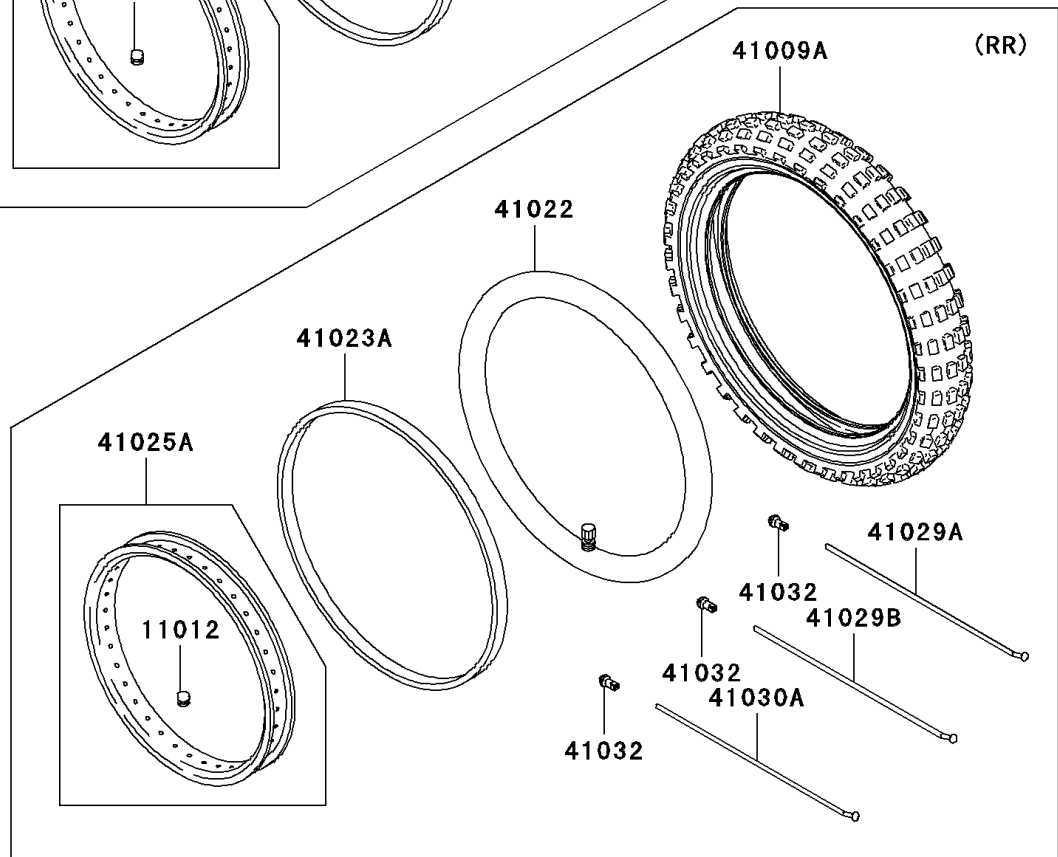

2010 Super Sherpa (Canada Only) PARTS DIAGRAM

Wheels/Tires

F2210

2010 Super Sherpa (Canada Only) PARTS LIST

Wheels/Tires

ITEM NAME	PART NUMBER	QUANTITY
CAP,BEAD STOPPER (Ref # 11012)	11012-1670	2
TIRE,FR,2.75-21 45P,TW301(BS) (Ref # 41009)	41009-1194	1
TIRE,RR,4.10-18 59P,TW302(BS) (Ref # 41009A)	41009-1195	1
TUBE-TIRE,4.10-18(BS) (Ref # 41022)	41022-1145	1
TUBE-TIRE,2.75/3.50-21(BS) (Ref # 41022A)	41022-1178	1
BAND-RIM,X-21(BS) (Ref # 41023)	41023-1009	1
BAND-RIM,4.10-18(BS) (Ref # 41023A)	41023-1086	1
RIM,FR,1.60X21,A.SILVER (Ref # 41025)	41025-1330-WA	1
RIM,RR,2.15X18,SILVER (Ref # 41025A)	41025-1332-WA	1
SPOKE-INNER,FR,229MMX167D (Ref # 41029)	41029-0017	18
SPOKE-INNER,RR,RH,190MMX162D (Ref # 41029A)	41029-0018	18
SPOKE-INNER,RR,LH,194MMX172D (Ref # 41029B)	41029-0019	9
SPOKE-OUTER,FR,227MMX167D (Ref # 41030)	41030-0006	18
SPOKE-OUTER,RR,LH,192MMX172D (Ref # 41030A)	41030-0007	9
NIPPLE-SPOKE (Ref # 41032)	41032-1073	72