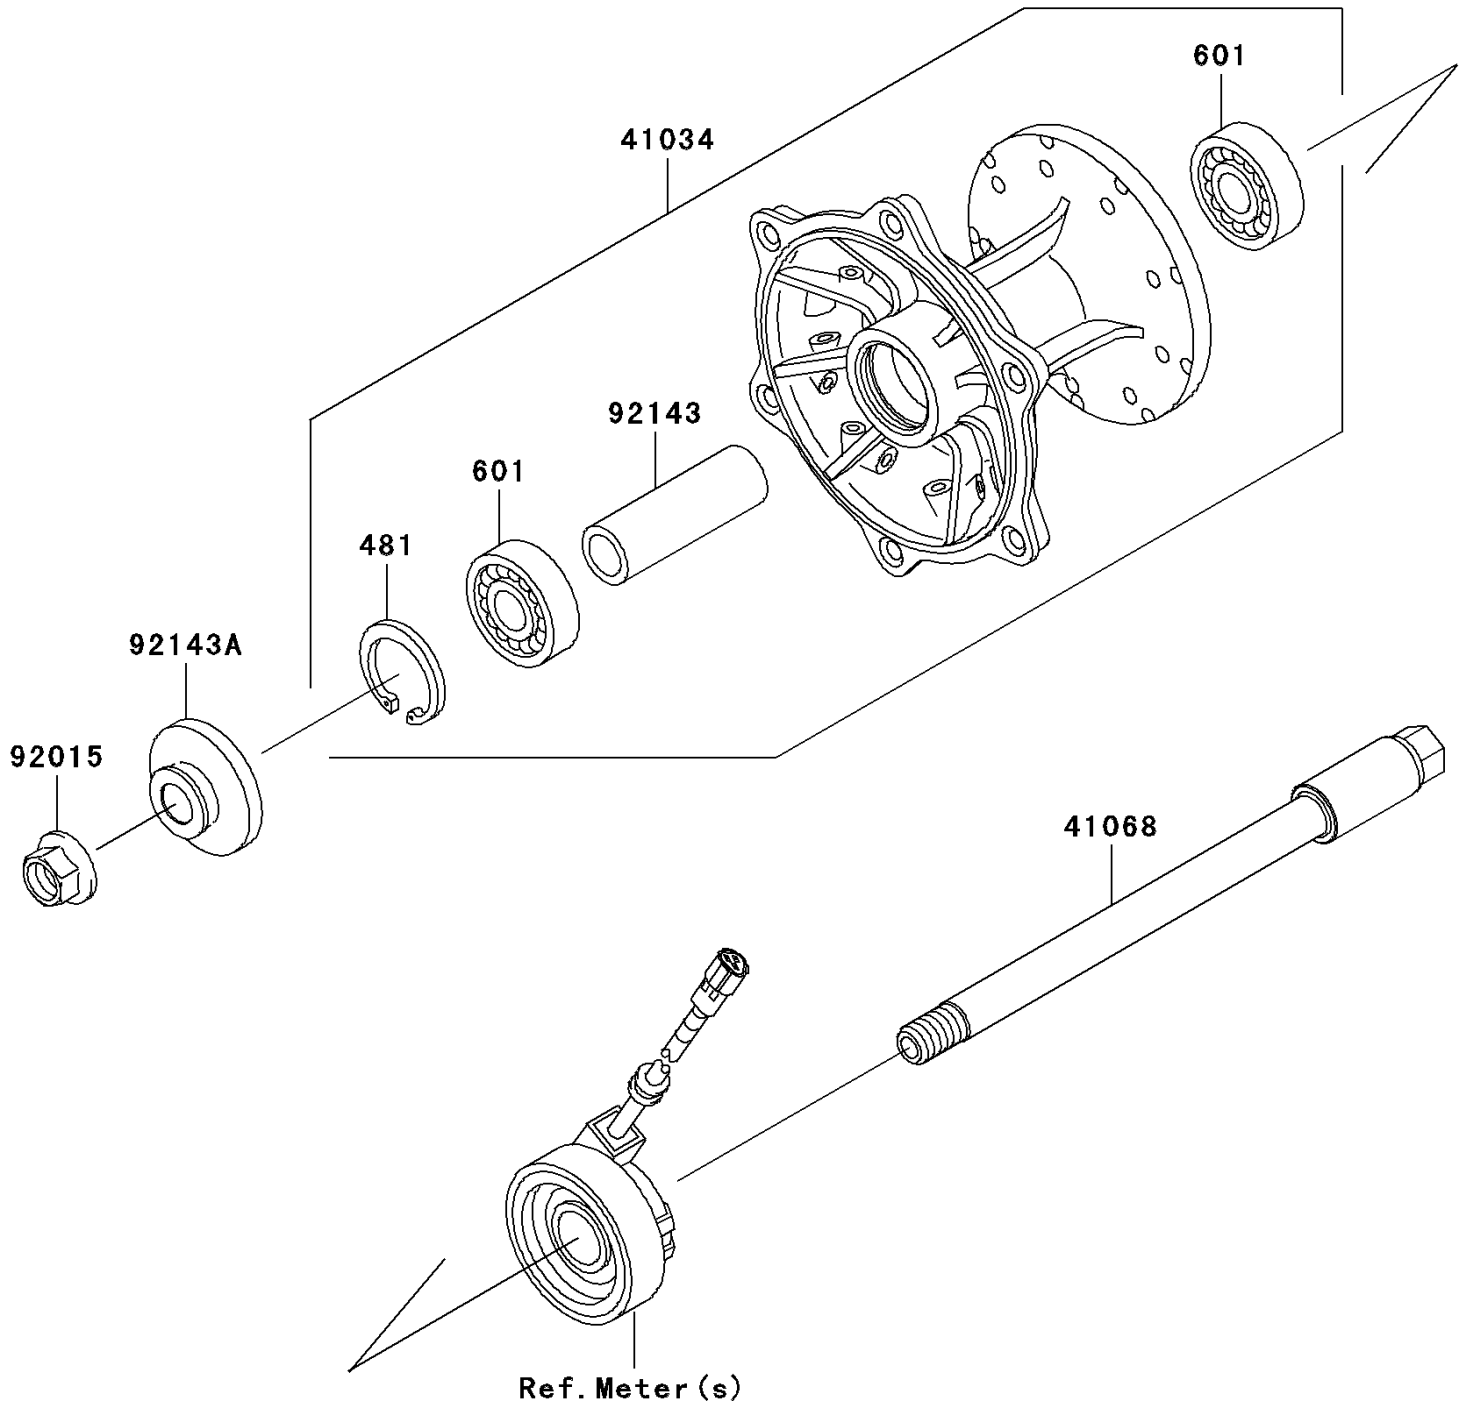

2010 Super Sherpa (Canada Only) PARTS DIAGRAM

Front Hub

F2230

2010 Super Sherpa (Canada Only) PARTS LIST

Front Hub

ITEM NAME	PART NUMBER	QUANTITY
CIRCLIP-TYPE-C,35MM (Ref # 481)	481J3500	1
BEARING-BALL,#6202UG (Ref # 601)	601B6202UG	2
DRUM-ASSY,FRONT BRAKE (Ref # 41034)	41034-0007	1
AXLE,FR (Ref # 41068)	41068-0062	1
NUT,14MM (Ref # 92015)	92015-1407	1
COLLAR,15.2X22X67 (Ref # 92143)	92143-1033	1
COLLAR,FR AXLE,L=19.5 (Ref # 92143A)	92143-1918	1