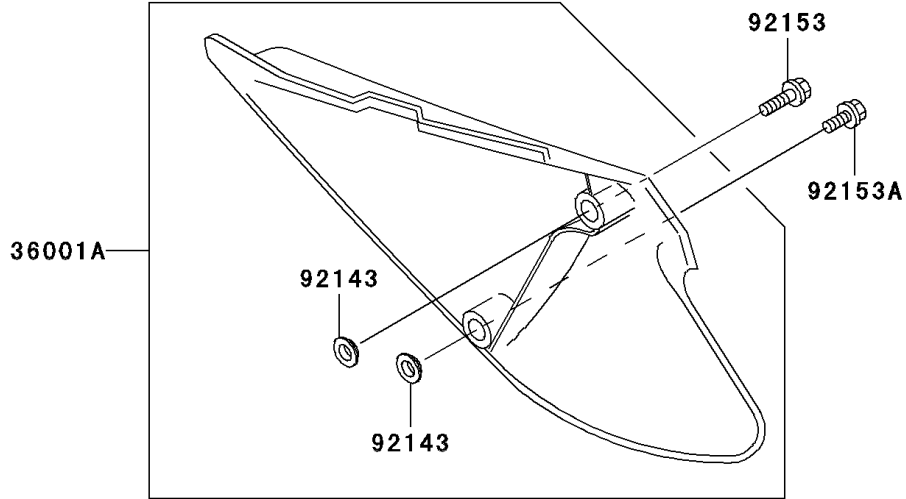

2007 KX85 PARTS DIAGRAM

Side Covers

F2611

2007 KX85 PARTS LIST

Side Covers

ITEM NAME	PART NUMBER	QUANTITY
COVER-SIDE,LH,S.WHITE (Ref # 36001)	36001-1584-266	1
COVER-SIDE,RH,S.WHITE (Ref # 36001A)	36001-1585-266	1
COLLAR (Ref # 92143)	92143-1196	4
BOLT,6X20 (Ref # 92153)	92153-0502	2
BOLT,FLANGED,6X14 (Ref # 92153A)	92153-0936	2
DAMPER (Ref # 92160)	92160-1899	1