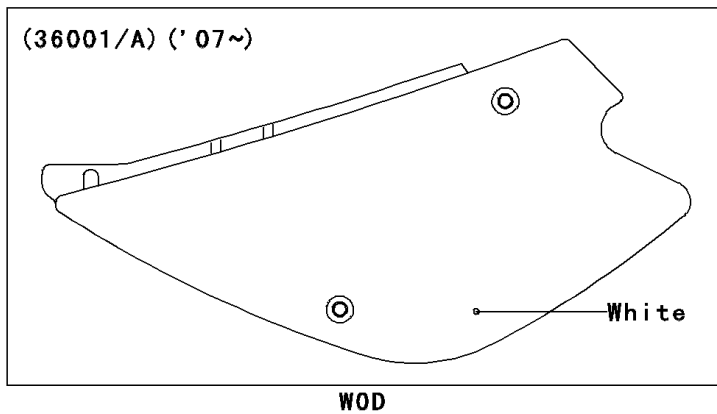

2007 KX85 PARTS DIAGRAM

Side Covers

F2611

2007 KX85 PARTS LIST

Side Covers

ITEM NAME	PART NUMBER	QUANTITY
COVER-SIDE,LH,S.WHITE (Ref # 36001)	36001-1584-266	1
COVER-SIDE,RH,S.WHITE (Ref # 36001A)	36001-1585-266	1
COLLAR (Ref # 92143)	92143-1196	4
BOLT,6X20 (Ref # 92153)	92153-0502	2
BOLT,FLANGED,6X14 (Ref # 92153A)	92153-0936	2
DAMPER (Ref # 92160)	92160-1899	1