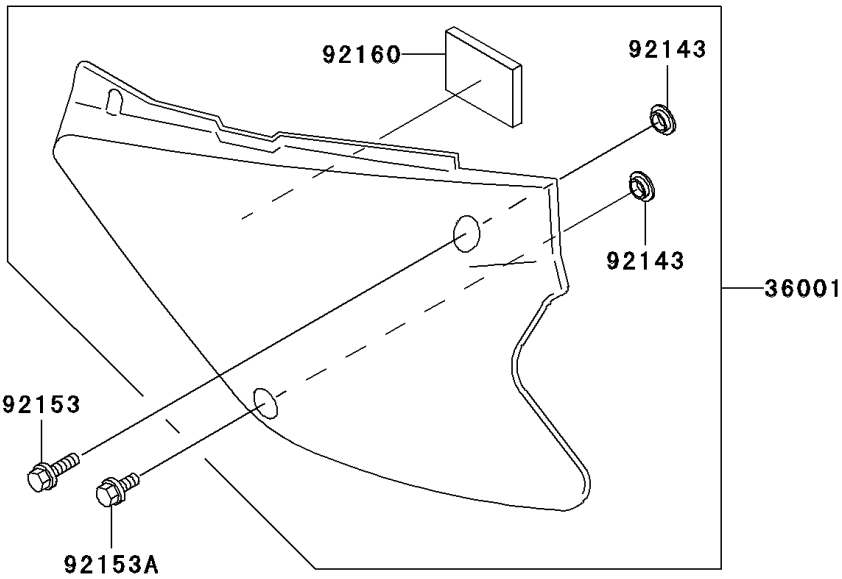

2007 KX85 PARTS DIAGRAM

Side Covers

F2611

2007 KX85 PARTS LIST

Side Covers

ITEM NAME	PART NUMBER	QUANTITY
COVER-SIDE,LH,S.WHITE (Ref # 36001)	36001-1584-266	1
COVER-SIDE,RH,S.WHITE (Ref # 36001A)	36001-1585-266	1
COLLAR (Ref # 92143)	92143-1196	4
BOLT,6X20 (Ref # 92153)	92153-0502	2
BOLT,FLANGED,6X14 (Ref # 92153A)	92153-0936	2
DAMPER (Ref # 92160)	92160-1899	1