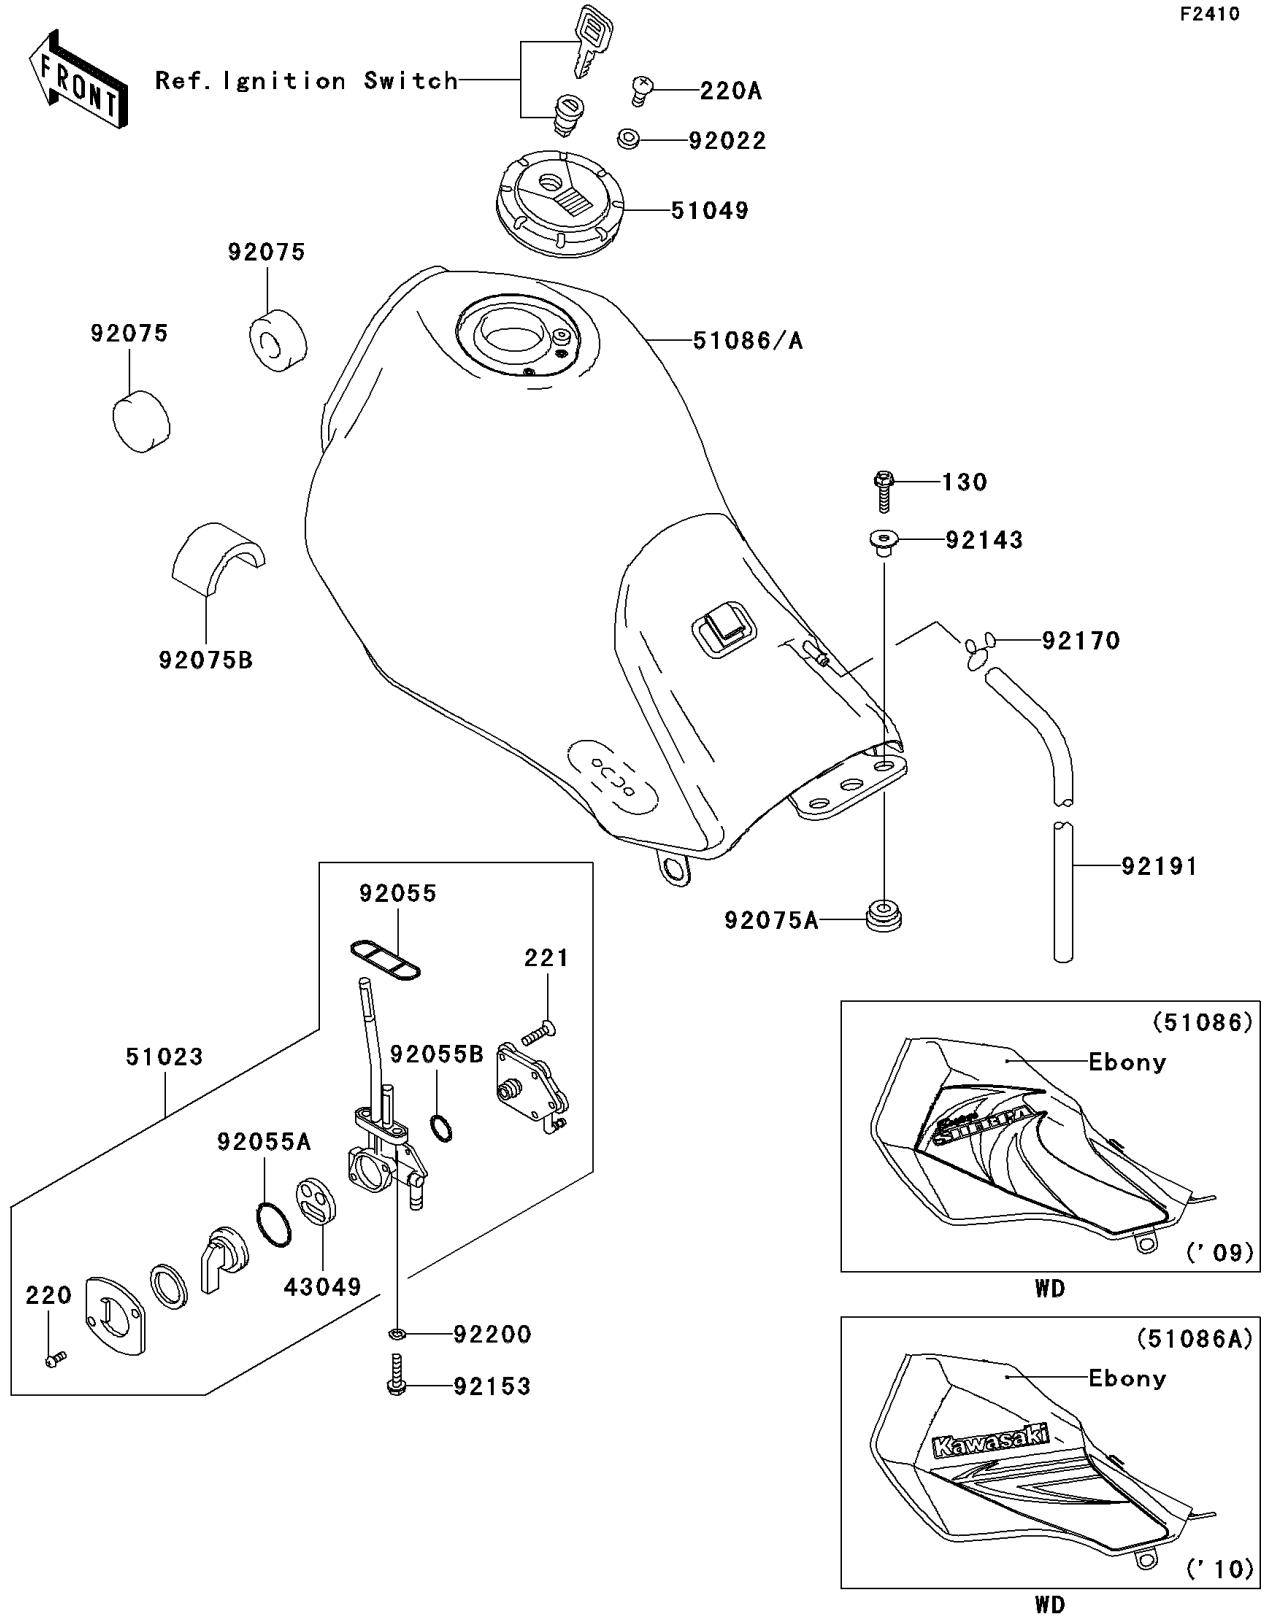

2010 Super Sherpa (Canada Only) PARTS DIAGRAM

Fuel Tank

F2410

2010 Super Sherpa (Canada Only) PARTS LIST

Fuel Tank

ITEM NAME	PART NUMBER	QUANTITY
PACKING,TAP VALVE (Ref # 43049)	43049-1091	1
TAP-ASSY,FUEL (Ref # 51023)	51023-1278	1
CAP-TANK,FUEL (Ref # 51049)	51049-1134	1
TANK-COMP-FUEL,EBONY (Ref # 51086A)	51086-5305-H8	1
WASHER,5.1X10X1.0 (Ref # 92022)	92022-1977	2
RING-O,FUEL TAP PACKING (Ref # 92055)	92055-1112	1
RING-O,TAP LEVER (Ref # 92055A)	92055-1419	1
RING-O (Ref # 92055B)	92055-1664	1
DAMPER,FUEL TANK (Ref # 92075)	92075-101	2
DAMPER (Ref # 92075A)	92075-112	2
DAMPER (Ref # 92075B)	92075-1507	1
COLLAR (Ref # 92143)	92143-1353	2
BOLT,FLANGED,6X25 (Ref # 92153)	92153-0514	2
CLAMP,TUBE (Ref # 92170)	92170-1834	1
TUBE,7X12X600 (Ref # 92191)	92191-1138	1
WASHER,6.5X11.5X0.8 (Ref # 92200)	92200-0117	2
BOLT-FLANGED,6X25 (Ref # 130)	130BA0625	2
SCREW-PAN-CROS,3X8 (Ref # 220)	220AA0308	2
SCREW-PAN-CROSS,5X10 (Ref # 220A)	220AA0510	2
SCREW-CSK-CROS,4X14 (Ref # 221)	221AA0414	5