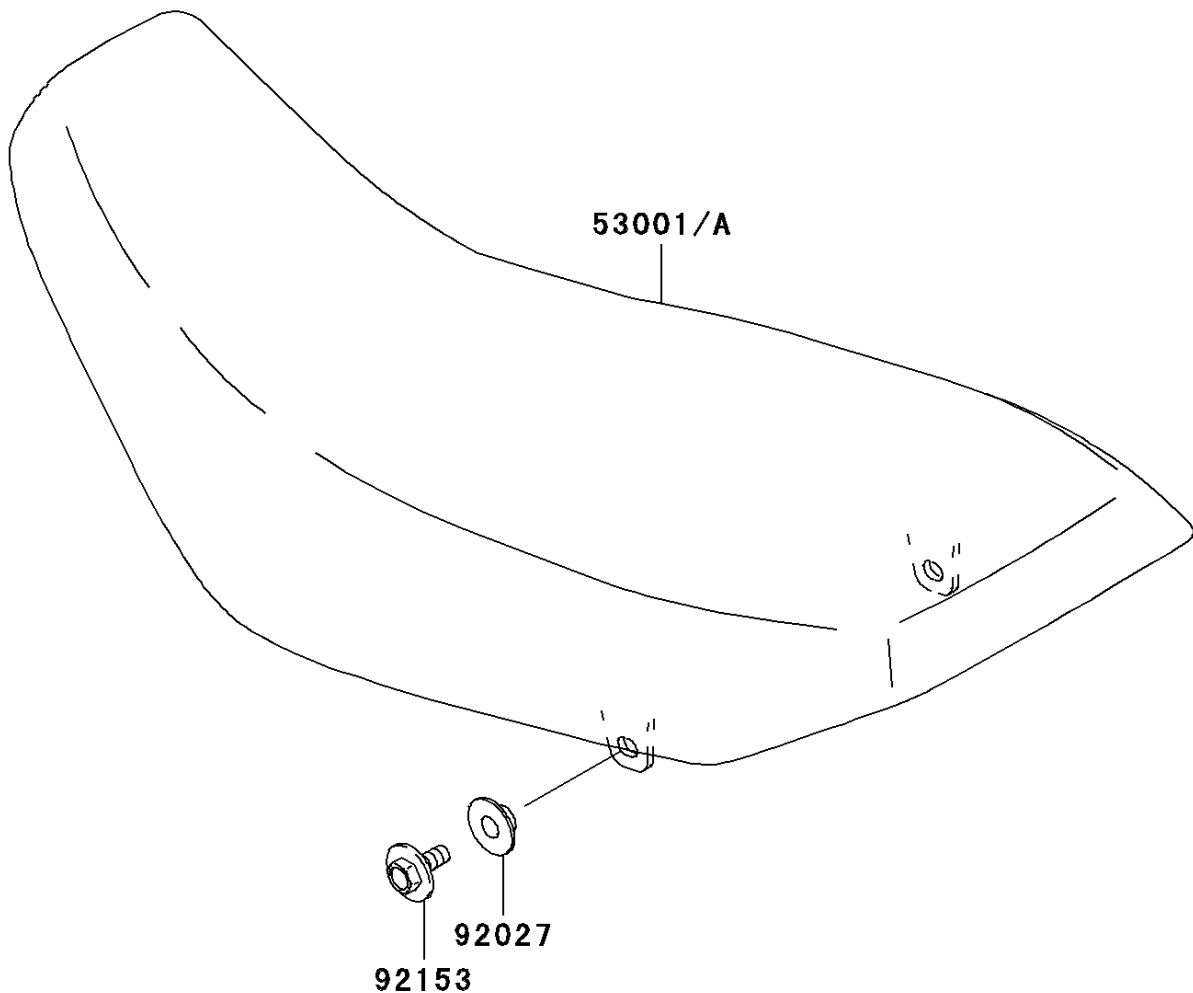

2010 Super Sherpa (Canada Only) PARTS DIAGRAM

Seat

F2510

2010 Super Sherpa (Canada Only) PARTS LIST

Seat

ITEM NAME	PART NUMBER	QUANTITY
SEAT-ASSY,DUAL,BLACK (Ref # 53001)	53001-1836-MA	1
COLLAR (Ref # 92027)	92027-1794	2
BOLT,6X16 (Ref # 92153)	92153-0684	2