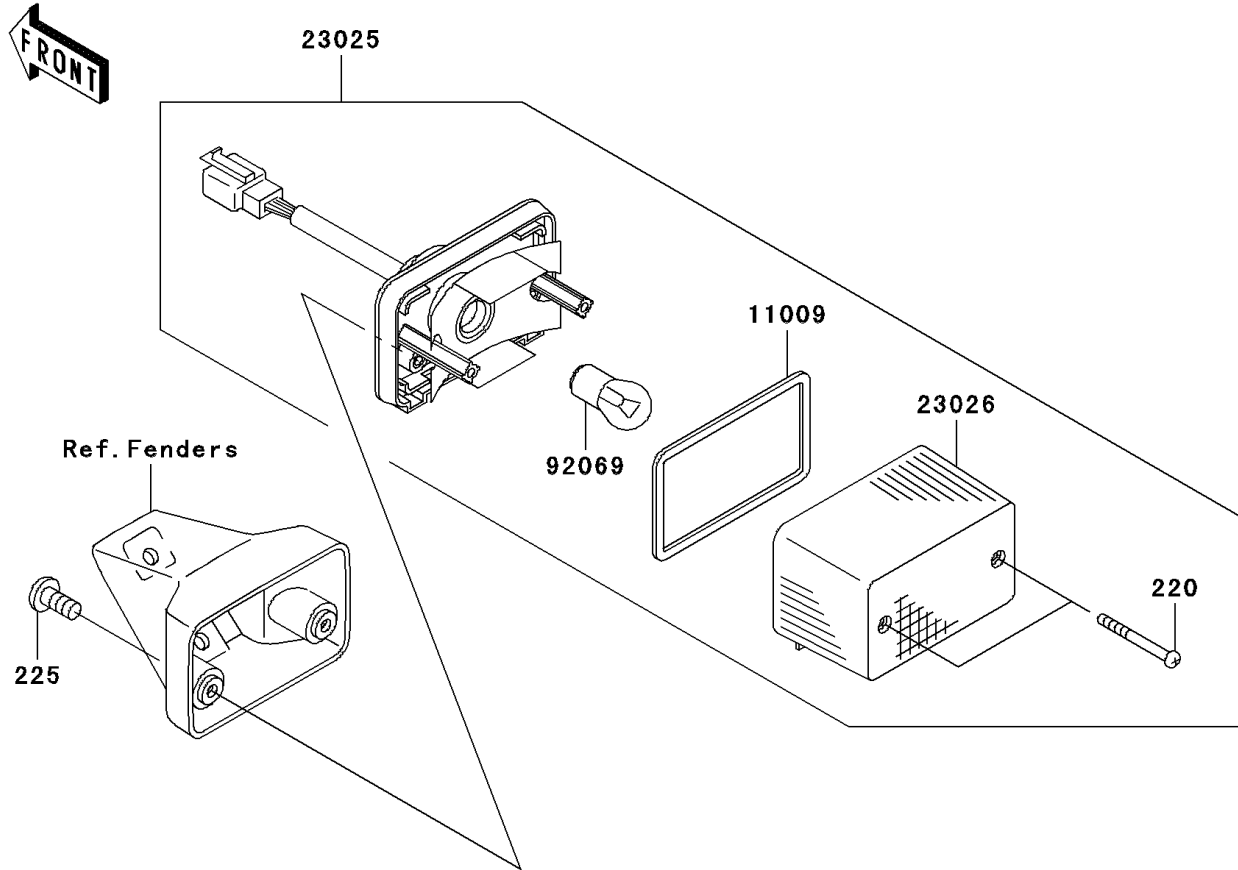

# 2010 Super Sherpa (Canada Only) PARTS DIAGRAM

Taillight(s)

F2720

## 2010 Super Sherpa (Canada Only) PARTS LIST

Taillight(s)

ITEM NAME	PART NUMBER	QUANTITY
SCREW-PAN-CROSS,4X40 (Ref # 220)	220AB0440	2
SCREW-PAN-WSP-CROS,6X14 (Ref # 225)	225AB0614	2
GASKET,TAIL LAMP LENS (Ref # 11009)	11009-1078	1
BRACKET,LICENSE (Ref # 11051)	11051-1348	1
LAMP-TAIL (Ref # 23025)	23025-1287	1
LENS,TAIL LAMP (Ref # 23026)	23026-1003	1
BULB,12V 21/5W (Ref # 92069)	92069-063	1
BOLT,6X16 (Ref # 92153)	92153-0684	2