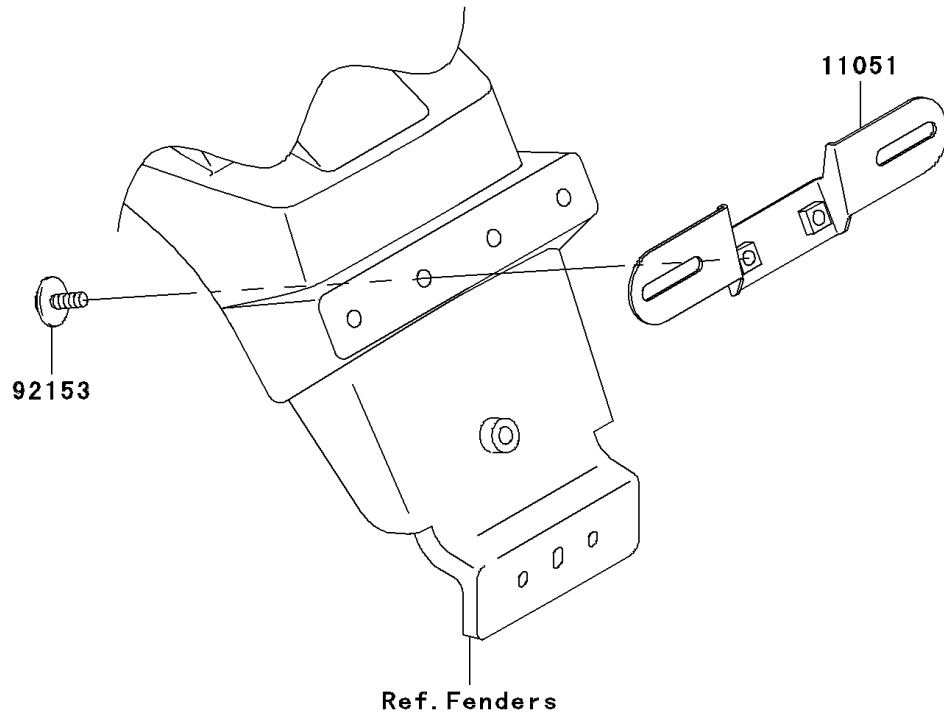

# 2010 Super Sherpa (Canada Only) PARTS DIAGRAM

Taillight(s)

F2720

## 2010 Super Sherpa (Canada Only) PARTS LIST

Taillight(s)

ITEM NAME	PART NUMBER	QUANTITY
SCREW-PAN-CROSS,4X40 (Ref # 220)	220AB0440	2
SCREW-PAN-WSP-CROS,6X14 (Ref # 225)	225AB0614	2
GASKET,TAIL LAMP LENS (Ref # 11009)	11009-1078	1
BRACKET,LICENSE (Ref # 11051)	11051-1348	1
LAMP-TAIL (Ref # 23025)	23025-1287	1
LENS,TAIL LAMP (Ref # 23026)	23026-1003	1
BULB,12V 21/5W (Ref # 92069)	92069-063	1
BOLT,6X16 (Ref # 92153)	92153-0684	2