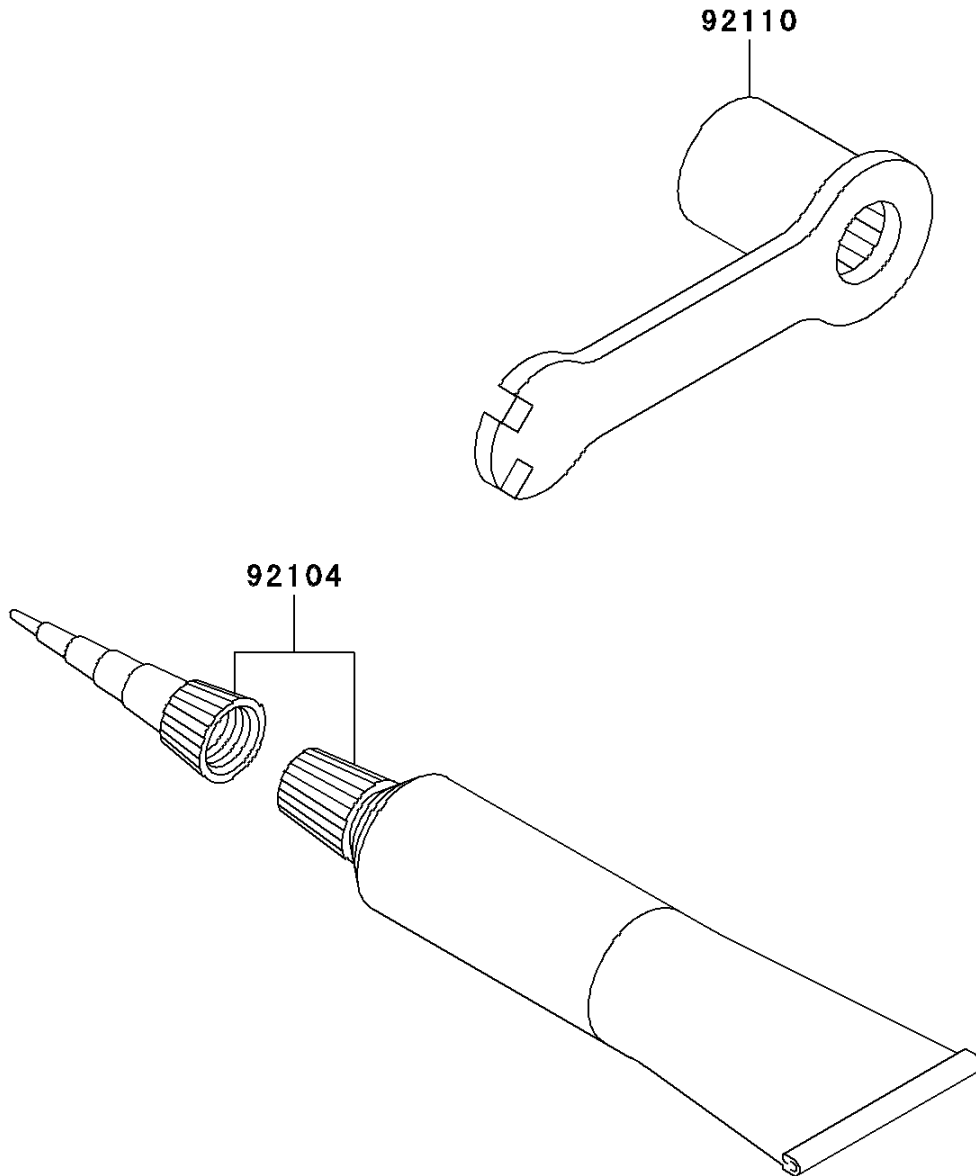

2008 KX™ 85 PARTS DIAGRAM

Owner's Tools

F2810

2008 KX™ 85 PARTS LIST

Owner's Tools

ITEM NAME	PART NUMBER	QUANTITY
GASKET-LIQUID,TB1105B,SILVER (Ref # 92104)	92104-002	1
TOOL-WRENCH,BOX,21MM&SPOKE (Ref # 92110)	92110-1119	1