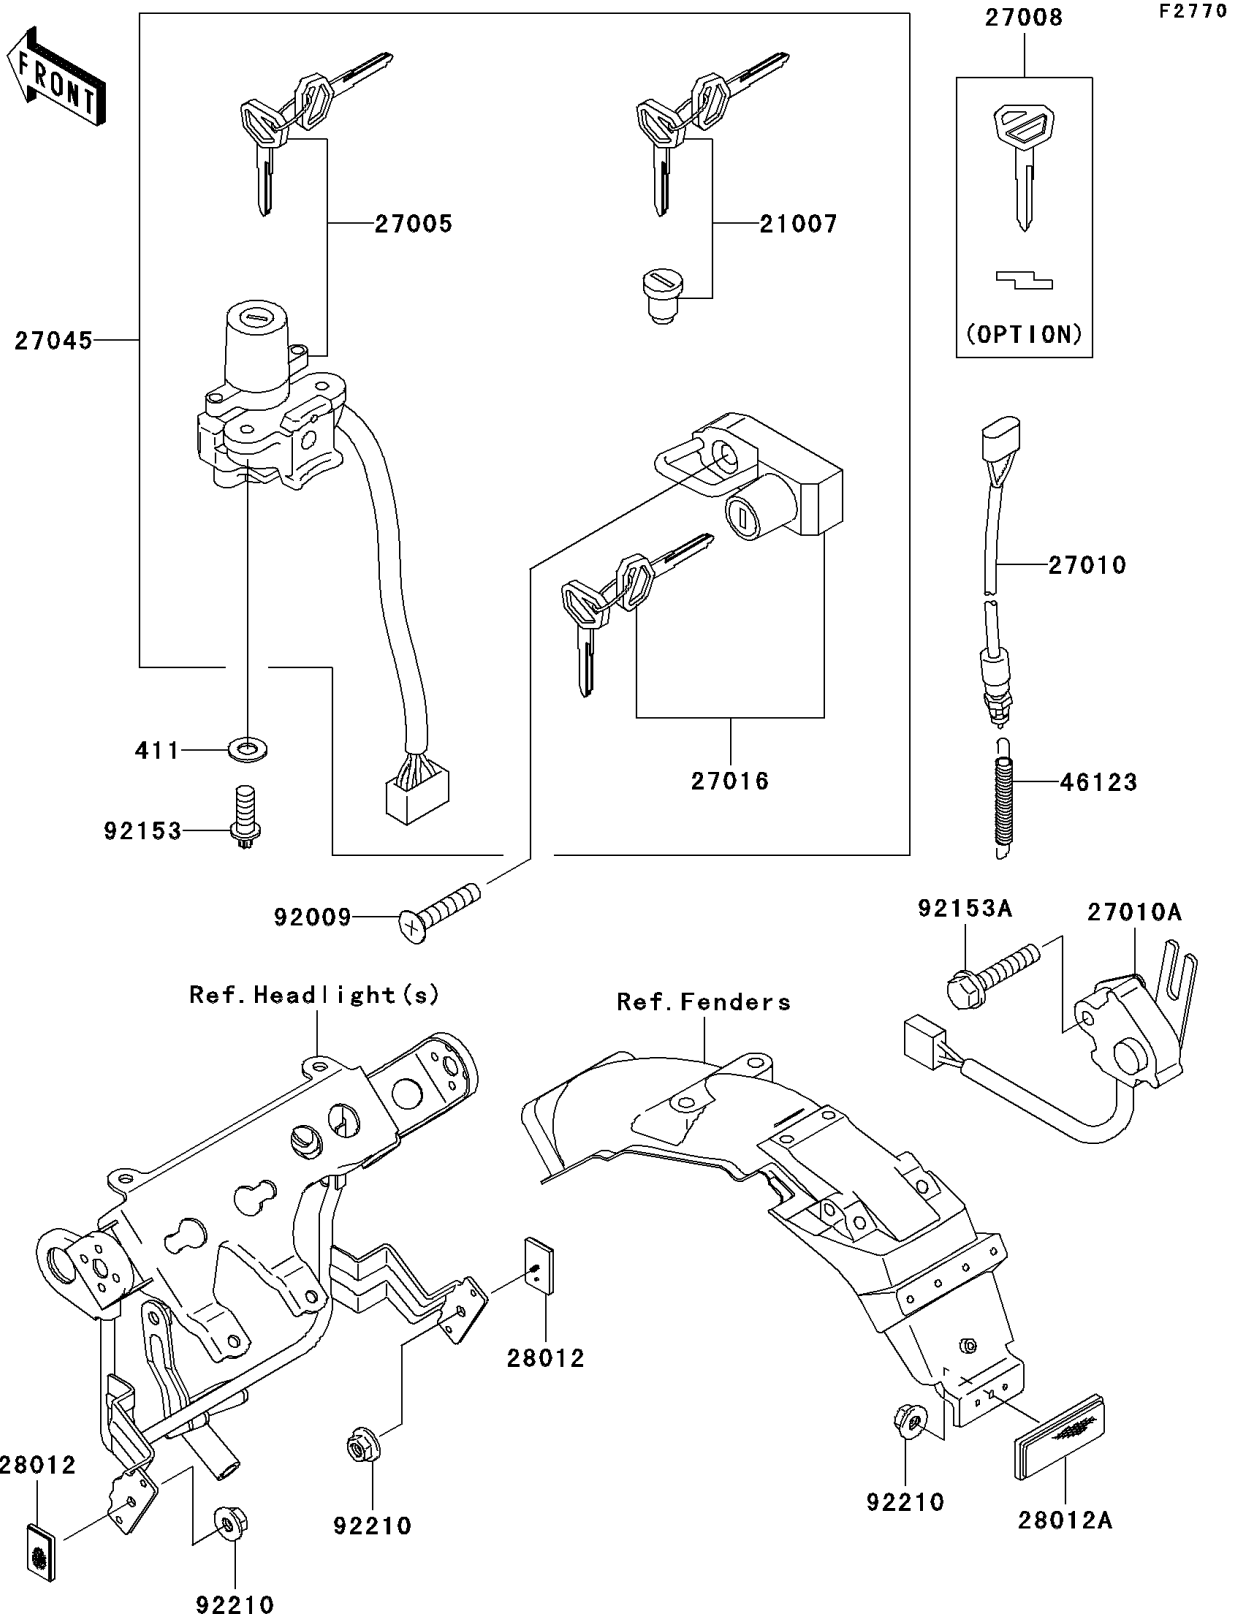

2010 Super Sherpa (Canada Only) PARTS DIAGRAM

Ignition Switch

2010 Super Sherpa (Canada Only) PARTS LIST

Ignition Switch

ITEM NAME	PART NUMBER	QUANTITY
WASHER-PLAIN,6.5X13X1 (Ref # 411)	411AA0600	2
ROTOR,LOCK,TANK CAP (Ref # 21007)	21007-5040	1
SWITCH-ASSY-IGNITION (Ref # 27005)	27005-1203	1
KEY-LOCK,BLANK (Ref # 27008)	27008-1170	1
SWITCH,BRAKE LAMP (Ref # 27010)	27010-1462	1
SWITCH,SIDE STAND (Ref # 27010A)	27010-1471	1
LOCK-ASSY,HELMET (Ref # 27016)	27016-5207	1
SWITCH-ASSY (Ref # 27045)	27045-5038	1
REFLECTOR-REFLEX (Ref # 28012)	28012-1003	2
REFLECTOR-REFLEX (Ref # 28012A)	28012-1077	1
SPRING-COMP,REAR BRAKE SWITCH (Ref # 46123)	46123-1056	1
SCREW,6X30 (Ref # 92009)	92009-1753	1
BOLT,TORX,6X16 (Ref # 92153)	92153-0967	2
BOLT,FLANGED,6X30 (Ref # 92153A)	92153-1425	1
NUT,FLANGED,5MM (Ref # 92210)	92210-0007	3