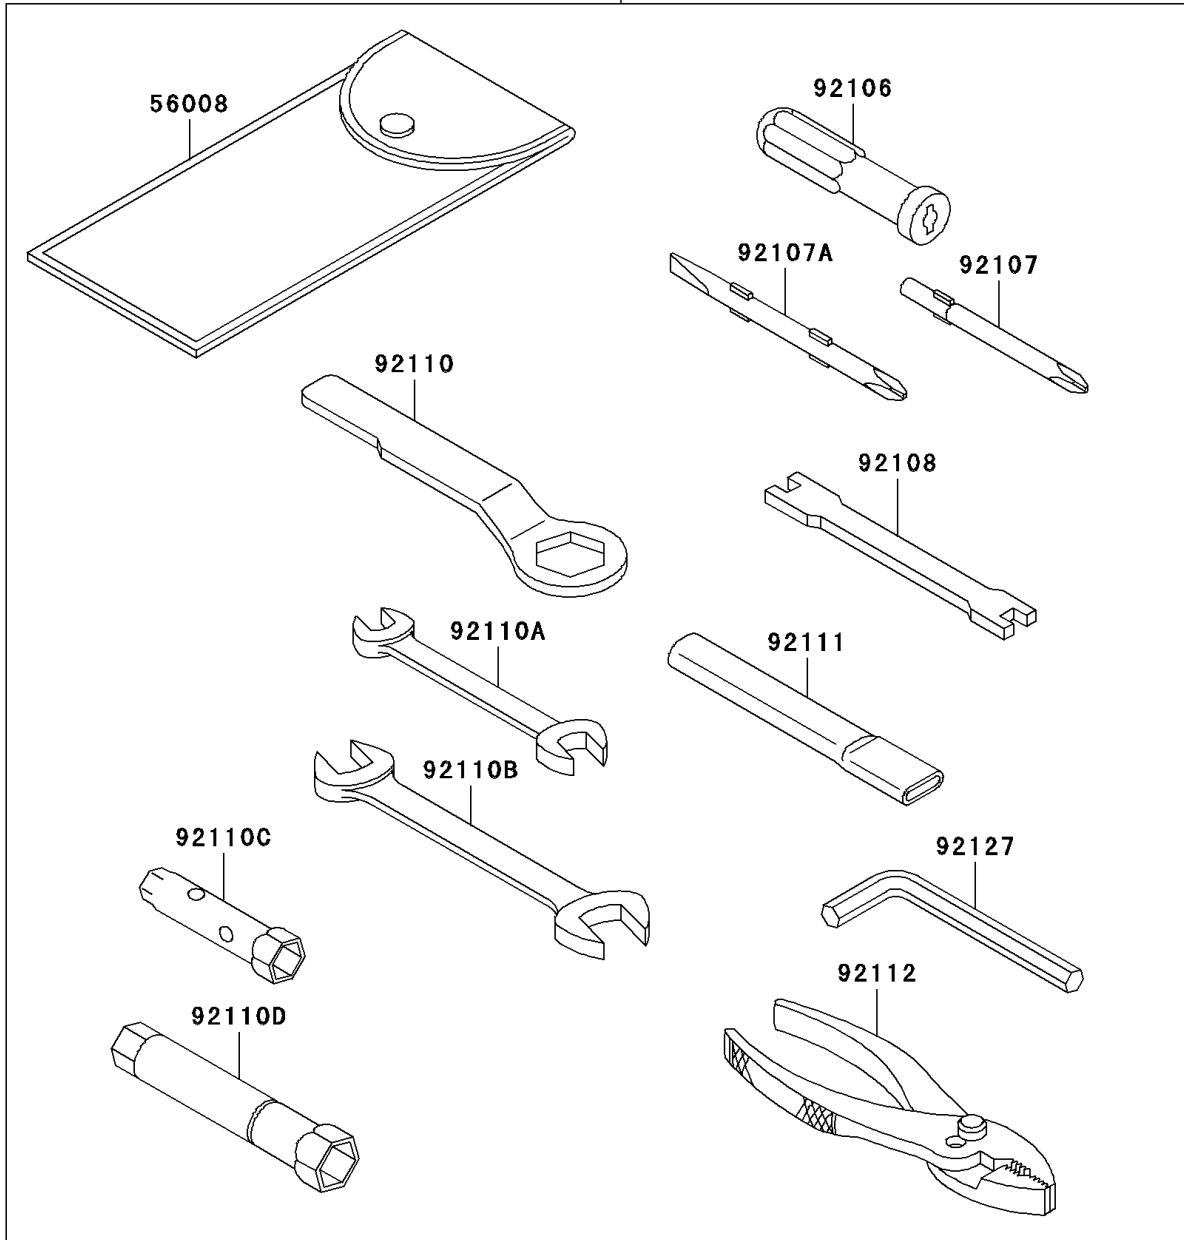

2010 Super Sherpa (Canada Only) PARTS DIAGRAM

Owner's Tools

56007

F2810

2010 Super Sherpa (Canada Only) PARTS LIST

Owner's Tools

ITEM NAME	PART NUMBER	QUANTITY
TOOL-KIT (Ref # 56007)	56007-1408	1
BAG,TOOL (Ref # 56008)	56008-1075	1
GASKET-LIQUID,TB1211,WHITE (Ref # 56019A)	56019-120	1
GASKET-LIQUID,TB1215B,BLACK (Ref # 92104)	92104-1062	1
GRIP-SCREW DRIVER (Ref # 92106)	92106-1001	1
TOOL-DRIVER,#3PHILLIPS (Ref # 92107)	92107-005	1
TOOL-DRIVER,#2PHILLIPS&SLOT (Ref # 92107A)	92107-1051	1
TOOL-WRENCH,SPOKE (Ref # 92108)	92108-011	1
TOOL-WRENCH,BOX END,22MM (Ref # 92110)	92110-1148	1
TOOL-WRENCH,OPEN END,10X12 (Ref # 92110A)	92110-1152	1
TOOL-WRENCH,OPEN END,14X17 (Ref # 92110B)	92110-1153	1
TOOL-WRENCH,BOX,8&10MM (Ref # 92110C)	92110-1160	1
TOOL-WRENCH,BOX,16MM (Ref # 92110D)	92110-1172	1
TOOL-BAR,BOX END WRENCH (Ref # 92111)	92111-1051	1
TOOL-PLIERS (Ref # 92112)	92112-1001	1
TOOL-WRENCH,ALLEN,6MM (Ref # 92127)	92127-003	1