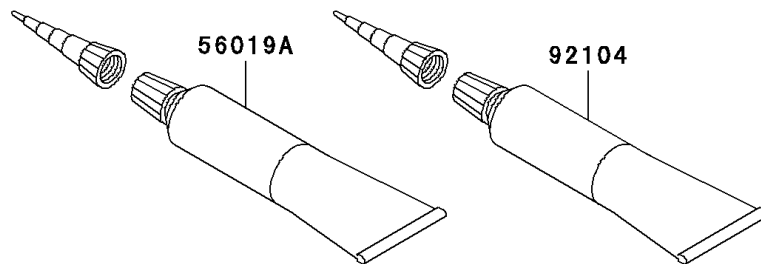

2010 Super Sherpa (Canada Only) PARTS DIAGRAM

Owner's Tools

56007

F2810

2010 Super Sherpa (Canada Only) PARTS LIST

Owner's Tools

ITEM NAME	PART NUMBER	QUANTITY
TOOL-KIT (Ref # 56007)	56007-1408	1
BAG,TOOL (Ref # 56008)	56008-1075	1
GASKET-LIQUID,TB1211,WHITE (Ref # 56019A)	56019-120	1
GASKET-LIQUID,TB1215B,BLACK (Ref # 92104)	92104-1062	1
GRIP-SCREW DRIVER (Ref # 92106)	92106-1001	1
TOOL-DRIVER,#3PHILLIPS (Ref # 92107)	92107-005	1
TOOL-DRIVER,#2PHILLIPS&SLOT (Ref # 92107A)	92107-1051	1
TOOL-WRENCH,SPOKE (Ref # 92108)	92108-011	1
TOOL-WRENCH,BOX END,22MM (Ref # 92110)	92110-1148	1
TOOL-WRENCH,OPEN END,10X12 (Ref # 92110A)	92110-1152	1
TOOL-WRENCH,OPEN END,14X17 (Ref # 92110B)	92110-1153	1
TOOL-WRENCH,BOX,8&10MM (Ref # 92110C)	92110-1160	1
TOOL-WRENCH,BOX,16MM (Ref # 92110D)	92110-1172	1
TOOL-BAR,BOX END WRENCH (Ref # 92111)	92111-1051	1
TOOL-PLIERS (Ref # 92112)	92112-1001	1
TOOL-WRENCH,ALLEN,6MM (Ref # 92127)	92127-003	1