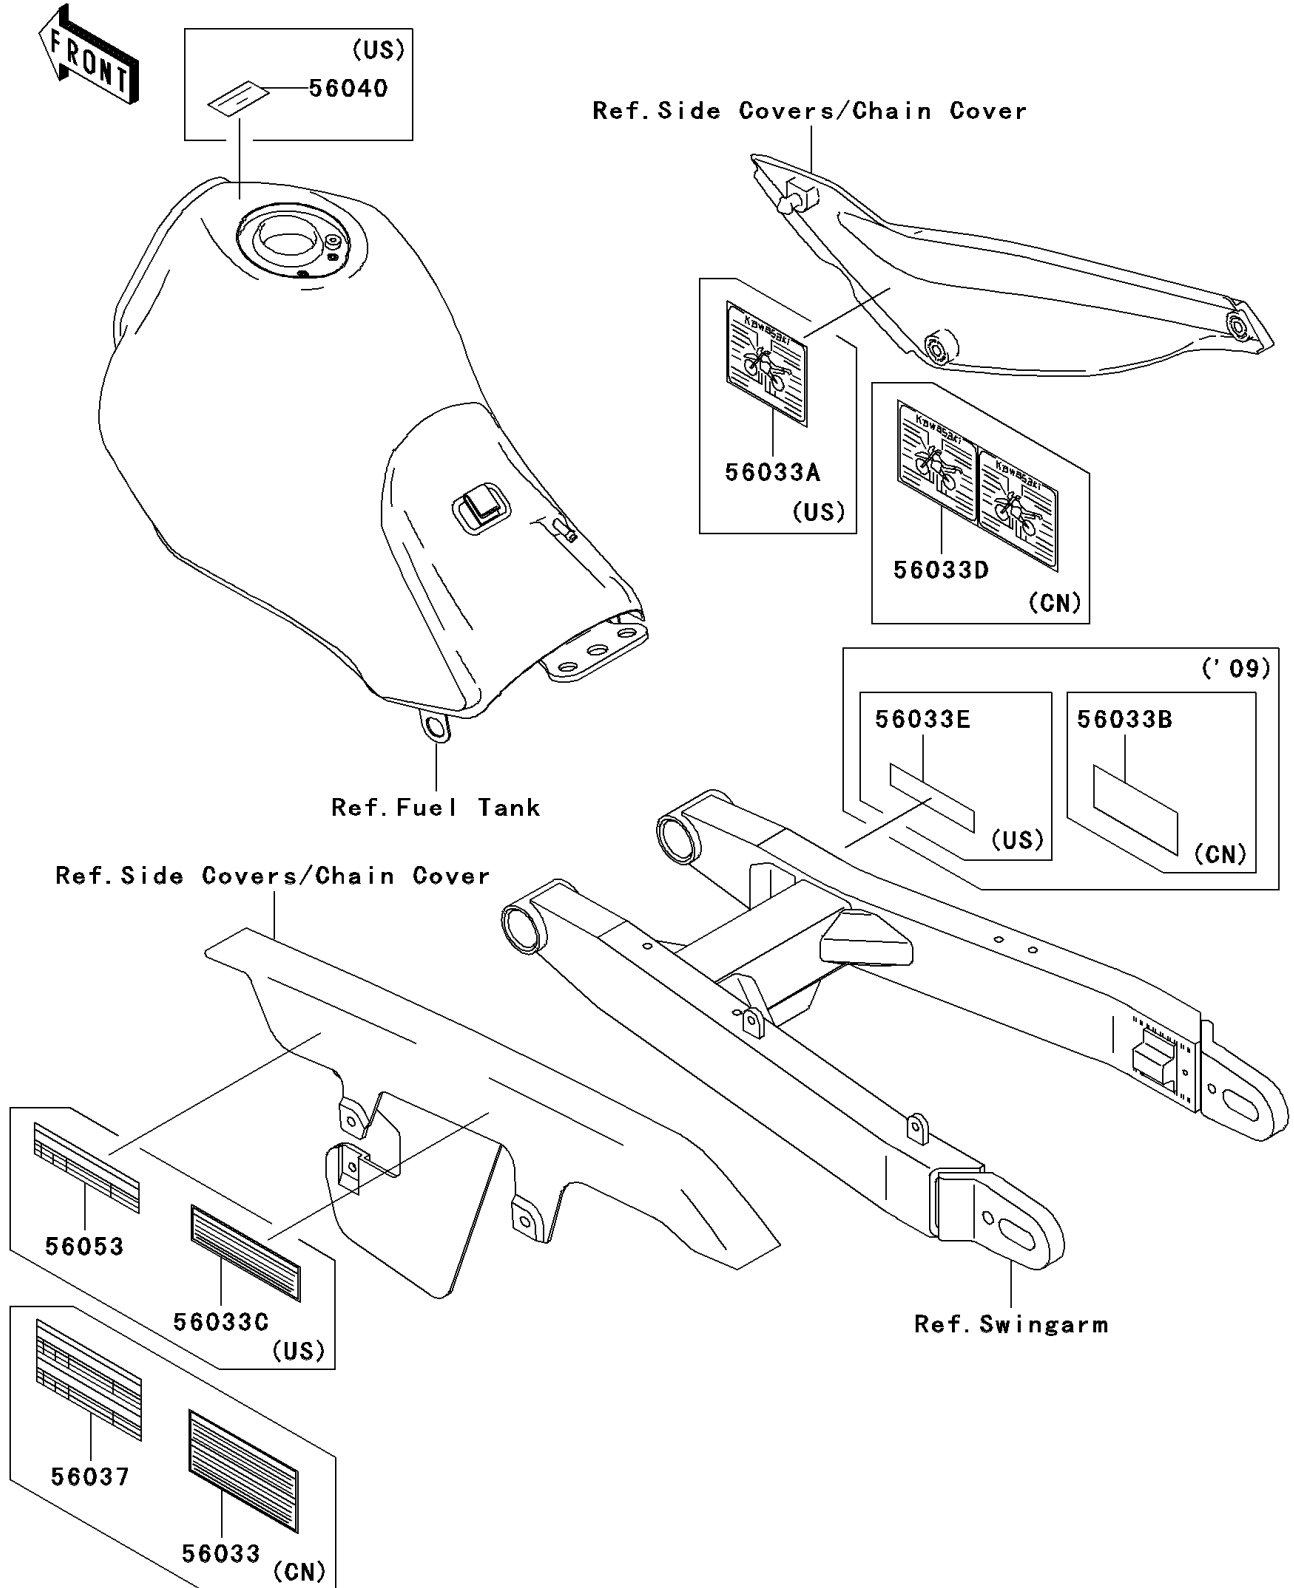

2010 Super Sherpa (Canada Only) PARTS DIAGRAM

Labels

F2860

2010 Super Sherpa (Canada Only) PARTS LIST

Labels

ITEM NAME	PART NUMBER	QUANTITY
LABEL-MANUAL,CHAIN (Ref # 56033)	56033-1087	1
LABEL-MANUAL,DAILY SAFETY (Ref # 56033A)	56033-1088	1
LABEL-MANUAL,CHAIN (Ref # 56033C)	56033-1364	1
LABEL-MANUAL,DAILY SAFETY (Ref # 56033D)	56033-1365	1
LABEL-SPECIFICATION,TIRE&LOAD (Ref # 56037)	56037-1814	1
LABEL-WARNING,BREAK IN CAUTION (Ref # 56040)	56040-1008	1
LABEL-SPECIFICATION,TIRE&LOAD (Ref # 56053)	56053-1076	1