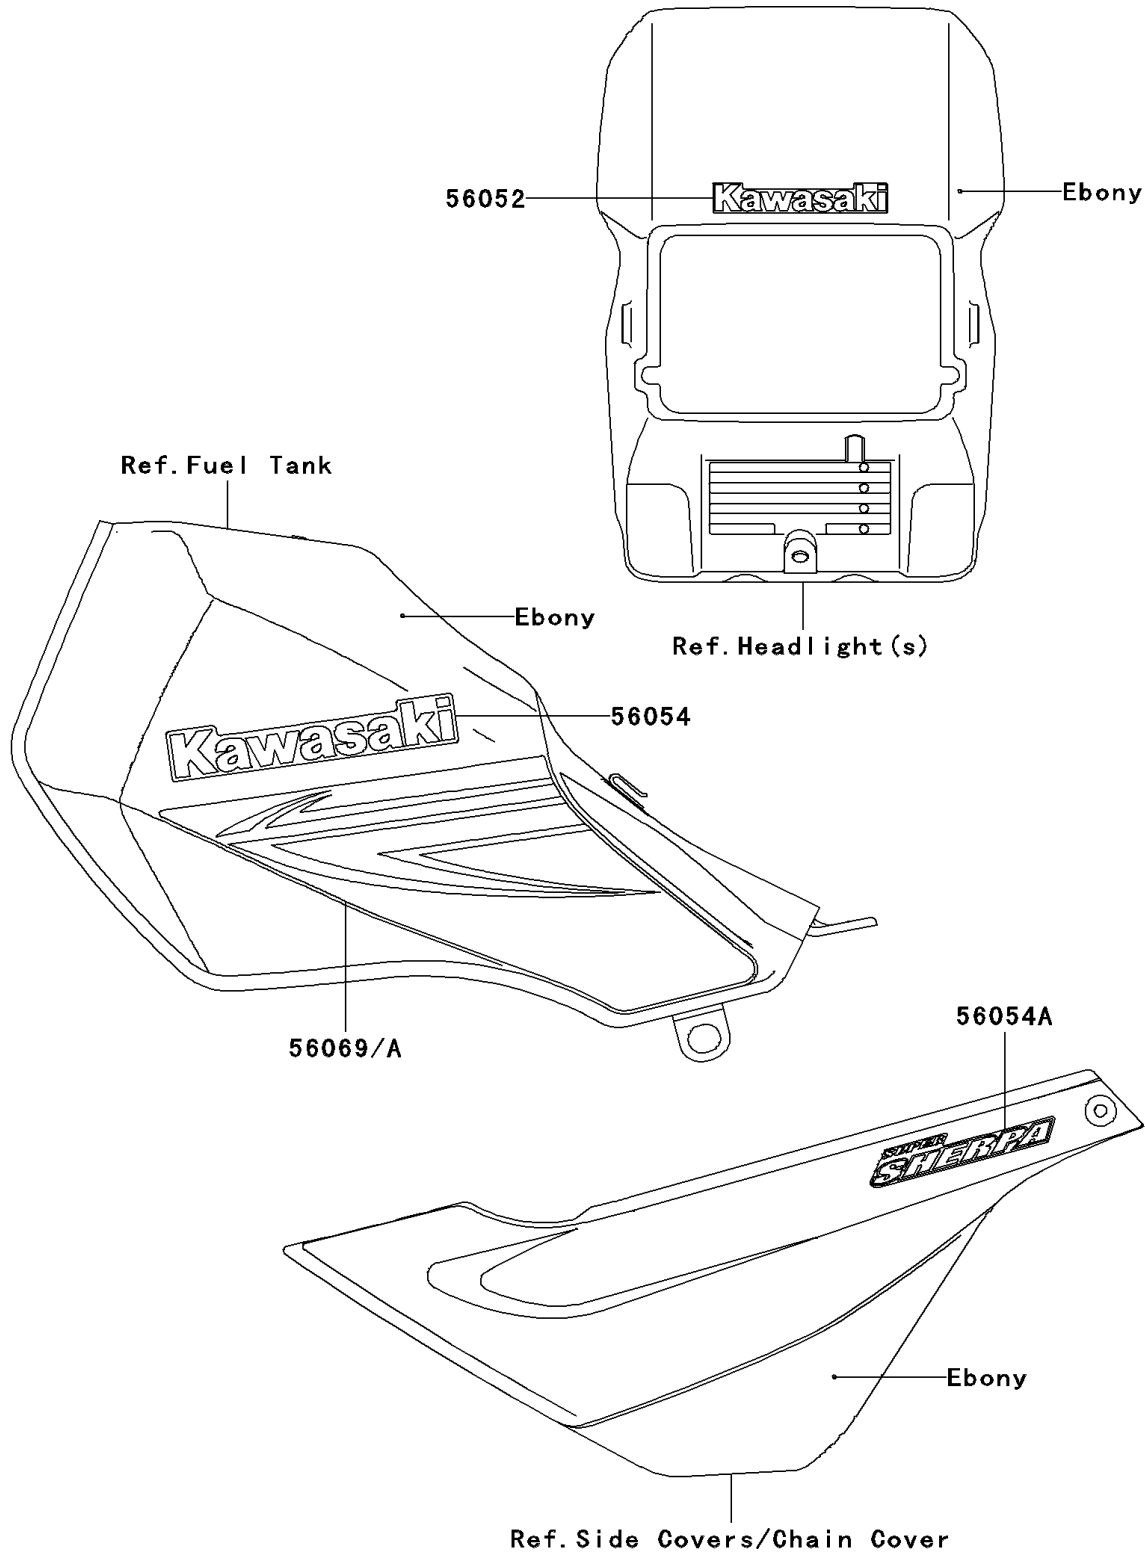

# 2010 Super Sherpa (Canada Only) PARTS DIAGRAM

Decals(Ebony)(GAF)

F2861A

## 2010 Super Sherpa (Canada Only) PARTS LIST

Decals(Ebony)(GAF)

ITEM NAME	PART NUMBER	QUANTITY
MARK,HEAD LAMP (Ref # 56052)	56052-0839	1
MARK,FUEL TANK,KAWASAKI (Ref # 56054)	56054-0521	2
MARK,SIDE COVER,SHERPA (Ref # 56054A)	56054-0522	2
PATTERN,FUEL TANK,LH (Ref # 56069)	56069-0135	1
PATTERN,FUEL TANK,RH (Ref # 56069A)	56069-0136	1