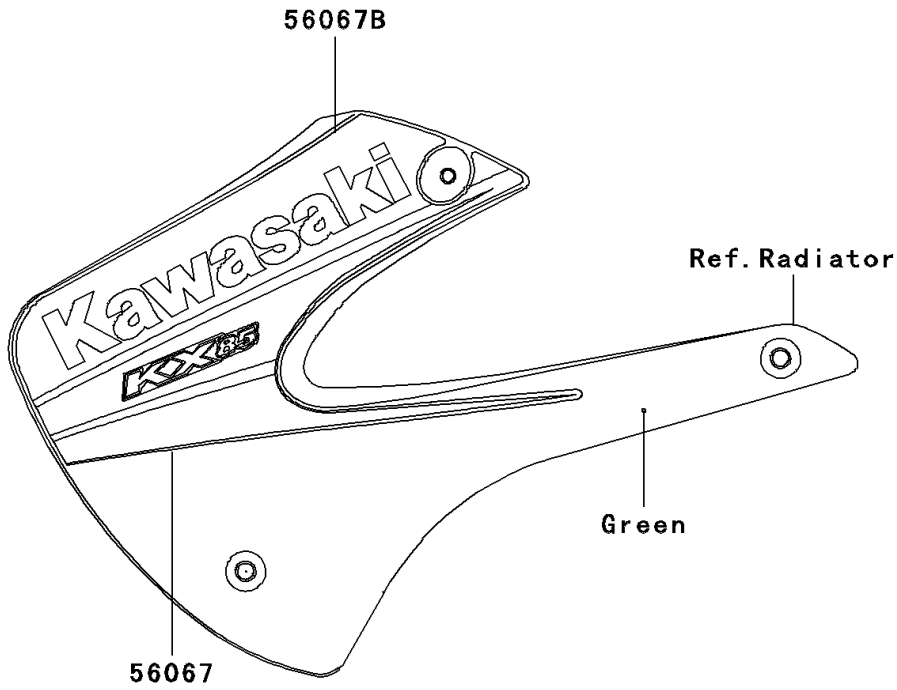

2006 KX85 PARTS DIAGRAM

Decals(Green)(A6F)

F2861

2006 KX85 PARTS LIST

Decals(Green)(A6F)

| ITEM NAME | PART NUMBER | QUANTITY |
|--------------------------------------|-------------|----------|
| PATTERN,SHROUD,LWR,LH (Ref # 56067) | 56067-0136 | 1 |
| PATTERN,SHROUD,LWR,RH (Ref # 56067A) | 56067-0137 | 1 |
| PATTERN,SHROUD,UPP,LH (Ref # 56067B) | 56067-0138 | 1 |
| PATTERN,SHROUD,UPP,RH (Ref # 56067C) | 56067-0139 | 1 |