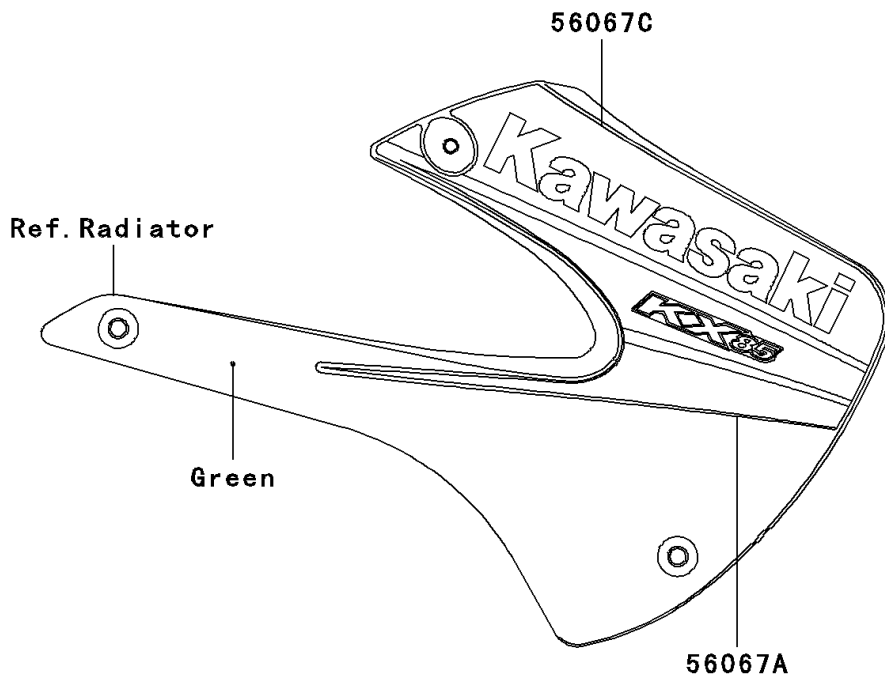

2006 KX85 PARTS DIAGRAM

Decals(Green)(A6F)

F2861

2006 KX85 PARTS LIST

Decals(Green)(A6F)

| ITEM NAME | PART NUMBER | QUANTITY |
|--------------------------------------|-------------|----------|
| PATTERN,SHROUD,LWR,LH (Ref # 56067) | 56067-0136 | 1 |
| PATTERN,SHROUD,LWR,RH (Ref # 56067A) | 56067-0137 | 1 |
| PATTERN,SHROUD,UPP,LH (Ref # 56067B) | 56067-0138 | 1 |
| PATTERN,SHROUD,UPP,RH (Ref # 56067C) | 56067-0139 | 1 |