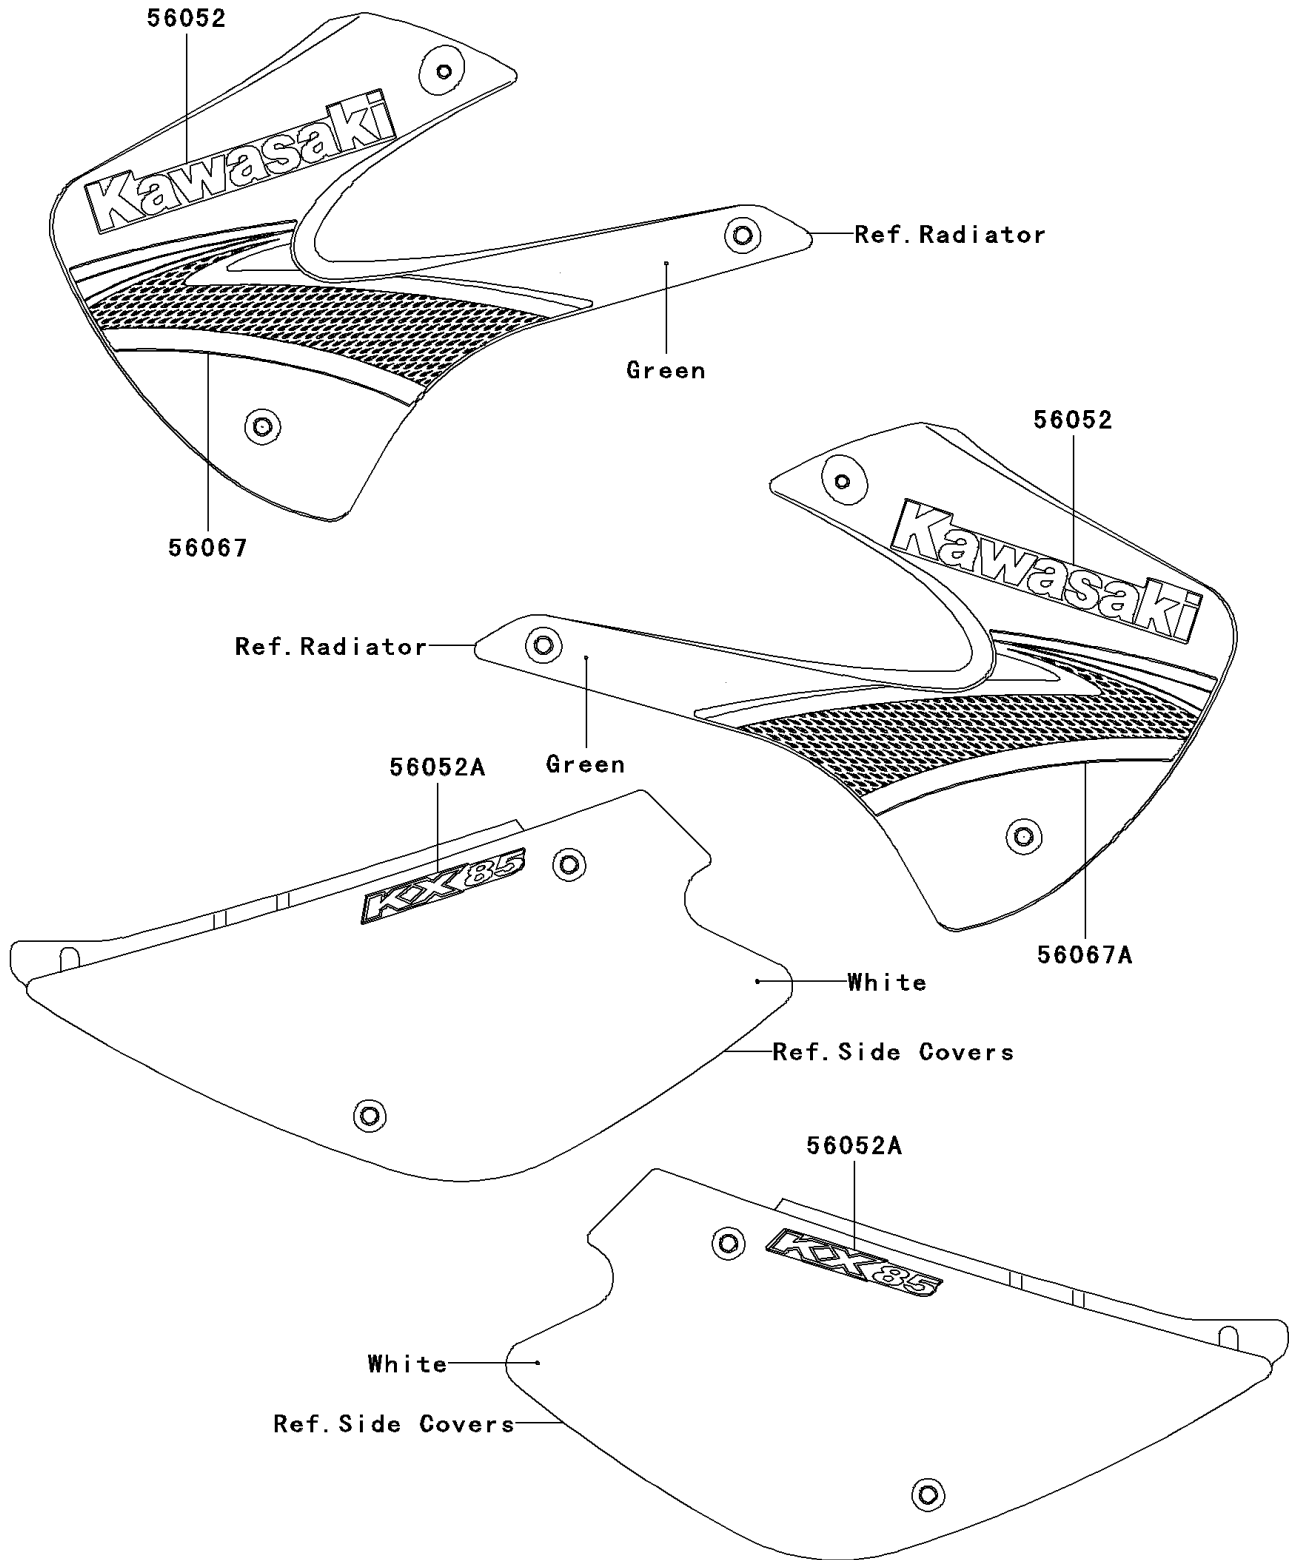

2007 KX85 PARTS DIAGRAM

Decals(Green)(A7F)

F2861A

2007 KX85 PARTS LIST

Decals(Green)(A7F)

ITEM NAME	PART NUMBER	QUANTITY
MARK,SHROUD,KAWASAKI (Ref # 56052)	56052-0562	2
MARK,SIDE COVER,KX85 (Ref # 56052A)	56052-0890	2
PATTERN,SHROUD,LH (Ref # 56067)	56067-0985	1
PATTERN,SHROUD,RH (Ref # 56067A)	56067-0986	1